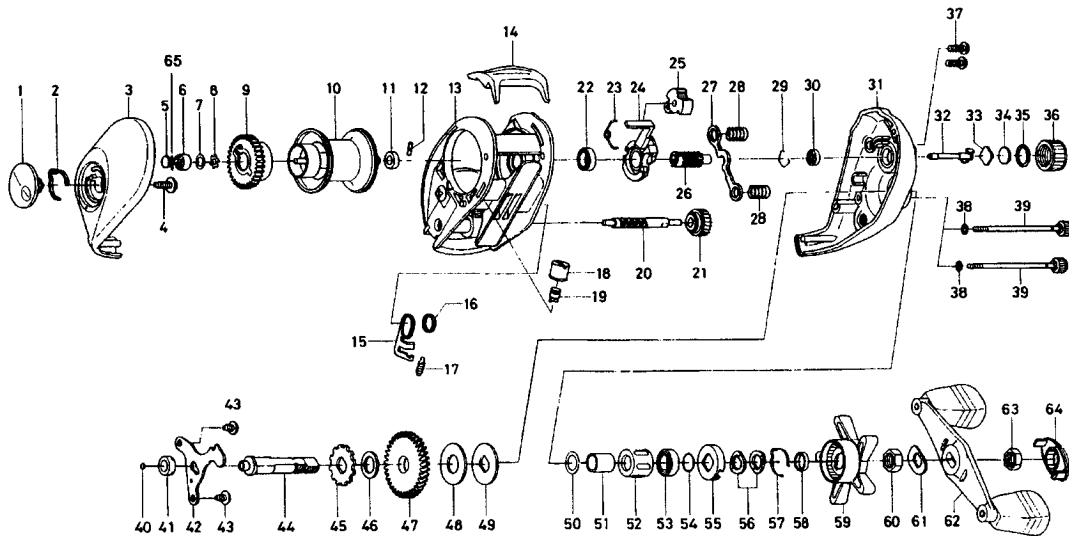

# BAITCASTING REEL PROCASTER-Z153iV

Key No.	Parts No.	Parts Name
1	F40-3616	BRAKE ADJ KNOB
2	F03-2401	BRAKE CLICK SPRING
3	F64-9101	L/S PLT
4	B84-2102	BRAKE ADJ KNOB SCREW
5	374-9103	SPACER A
6	E08-8001	BALL BEARING A
7	375-3003	SPACER C
8	F41-2301	BEARING RET
9	E23-9501	MAGNET HOLDER
10-12	F64-8002	SPOOL
13	F64-8701	FRAME
14	F40-2002	CLUTCH LEVER
15	F42-8801	CLUTCH TRIP PLT
16	F44-0201	CLUTCH TRIP PLT RET
17	F63-9901	CLUTCH TRIP PLT SPRING
18	F40-2801	PAWL CAP
19	F51-6501	LINE GUIDE PAWL
20	F51-0301	WORM SHAFT
21	F67-5101	WORM SHAFT GEAR
22	B86-1701	BALL BEARING B
23	F73-1201	CLUTCH CAM SPRING
24	F64-7001	CLUTCH CAM
25	E24-9102	A/R LEVER
26	F58-3401	PINION GEAR
27	E23-7701	YOKE
28	E16-7101	YOKE SPRING
29	E21-9701	BEARING RET B
30	F05-5601	BALL BEARING C
31	E33-0402	R/S PLT
32	F65-0401	PINION SHAFT
33	B17-5401	SPOOL ADJ CAP METAL
34	B17-5503	SPACER D

Key No.	Parts No.	Parts Name
35	171-5201	O RING A
36	F64-9801	CAST CONTROL CAP
37	E33-0402	SET PLT SCREW
38	B85-3101	O RING B
39	B91-1726	R/S PLT SCREW
40	F64-7201	DRIVE SHAFT WASHER
41	B35-8601	BALL BEARING D
42	F64-7301	DRIVE SHAFT RET
43	F21-2201	DRIVE SHAFT RET SCREW
44	F64-7101	DRIVE SHAFT
45	E32-7701	A/R RATCHET
46	375-7103	DRIVE SHAFT WASHER B
47	F40-2501	DRIVE GEAR
48	F60-2401	DRAG WASHER A
49	B36-0303	KEY WASHER
50	E42-5401	DRAG WASHER B
51	F40-7901	GEAR SHAFT COLLAR
52	F40-8001	ROLLER CLUTCH
53	F05-5501	BALL BEARING E
54	B55-3801	DRAG WASHER C
55	F02-8201	CLICK LEAF SPRING HOLDER
56	150-8901	DRAG SPRING WASHER
57	F03-2401	CLICK LEAF SPRING
58	B97-4901	SPACING SLEEVE
59	F40-3202	STAR DRAG
60	B43-3601	DRAG NUT
61	150-9001	FRICTION WASHER
62	F64-9001	HANDLE
63	B43-3601	HANDLE NUT
64	F40-8404	HANDLE SCREW CAP
65	374-9105	SPACER B