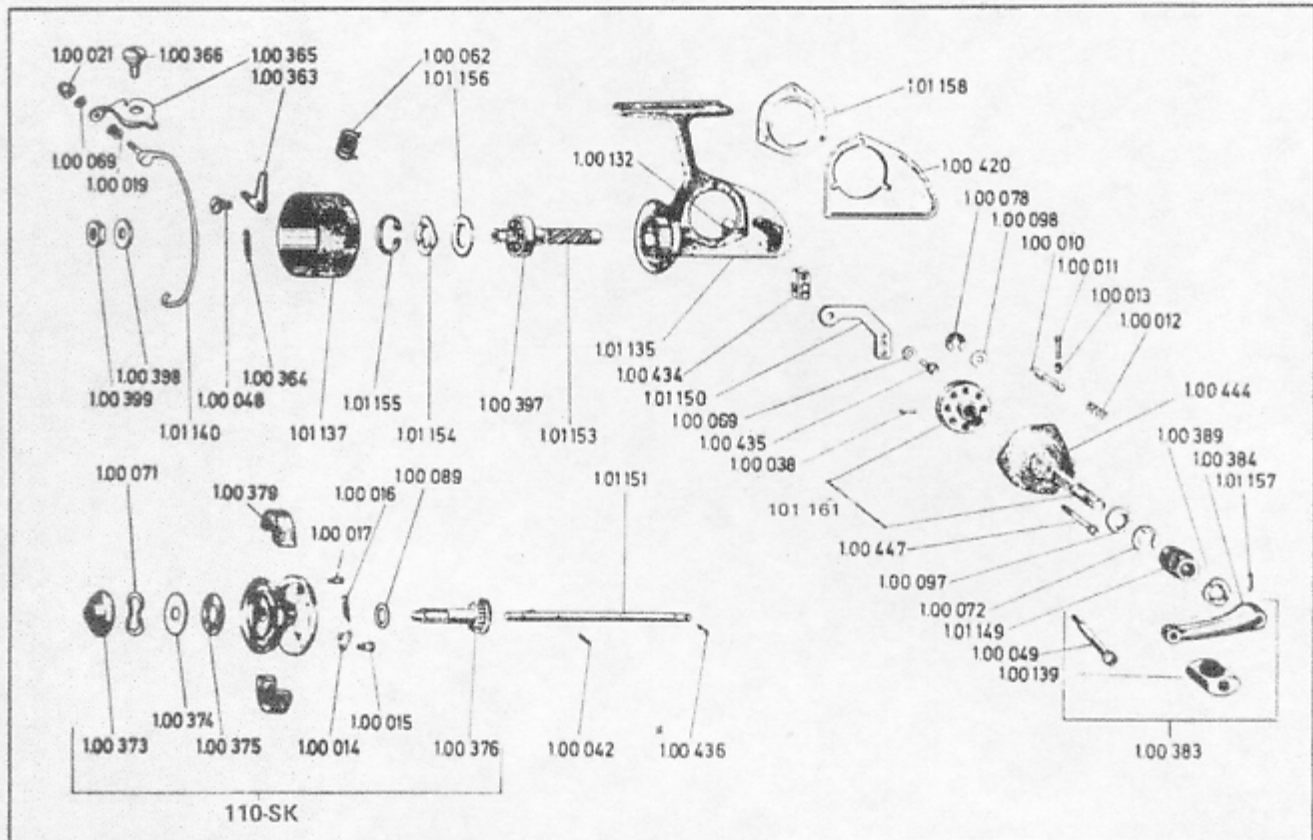

620 TERMINAL WAY • P. O. BOX 938 • COSTA MESA, CALIFORNIA 92627 • (714) 642-1163

**IMPORTANT: AN "N" SERIES QUICK SPOOL WILL NOT FIT THIS REEL.**

PART NO.	DESCRIPTION	LIST PRICE	PART NO.	DESCRIPTION	LIST PRICE
100-010	Anti-reverse pin		100-375	Washer (nylon)	
100-011	Ball lever		100-376	Brake spindle w/ratchet wheel	
100-012	Spring		100-379	Cork ring halves (2)	
100-013	Plastic tubing		100-383	Crank arm, complete	
100-014	Click tongue		100-384	Crank arm	
100-015	Pin		100-389	Washer	
100-016	Spring		100-397	Ball bearing	
100-017	Pin		100-398	Washer	
100-019	Line guide		100-399	Hexagon nut	
100-021	Hexagon nut		100-420	Side plate cover	
100-038	Pin for drive gear		100-434	Connecting piece	
100-042	Pin for axle		100-435	Screw for slide	
100-048	Lug screw		100-436	Screw for axle	
100-049	Grip screw		100-444	Bearing cover	
100-062	Ball spring		100-447	Screw for bearing cover	
100-069	Lock washer		101-135	Housing	
100-071	Spring washer		101-137	Rotating head	
100-072	Safety clip		101-140	Bail	
100-078	Safety clip		101-149	Crank nut	
100-089	Washer		101-150	Slide	
100-097	Washer		101-151	Axle with pin	
100-098	Washer		101-153	Drive shaft	
100-132	Bushing		101-154	Spring washer	
100-139	Handle grip		101-155	Snap ring	
100-363	Trip lever		101-156	Packing ring	
100-364	Spring		101-157	Pin for crank arm	
100-365	Angle lever		101-158	Plate cover	
100-366	Bearing screw		101-161	Drive axle & gear complete	
100-373	Drag nut		110 SK	Spool, complete	
100-374	Washer (metal)		***		
			100-515	Spool box, plastic	