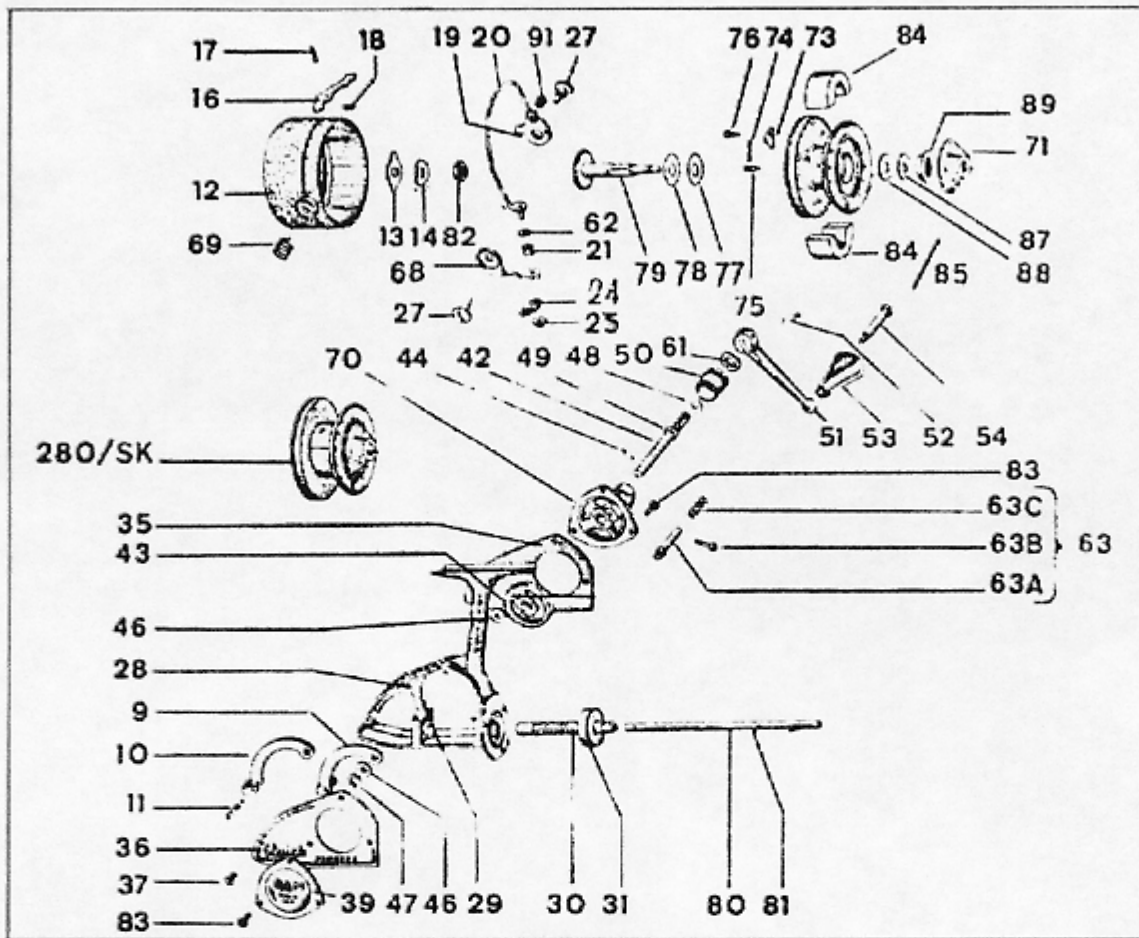

620 TERMINAL WAY • P. O. BOX 938 • COSTA MESA, CALIFORNIA 92627 • (714) 642-1163

IMPORTANT: AN "N" SERIES QUICK SPOOL WILL NOT FIT THIS REEL.

FIG. NO.	PART NO.	DESCRIPTION	PRICE	FIG. NO.	PART NO.	DESCRIPTION	PRICE
9	100-504	Lever arm for left hand cranking		53	100-149	Handle grip	
10	100-514	Lever arm for right hand cranking		54	100-051	Grip screw	
11	100-505	Screw for lever arm		61	100-073	Spring ring for P/N 50 & 51	
12	100-468	Flange with stop lever bearing With parts 16, 17, 18		62	100-481	Plastic washer for P/N 21	
13	100-107	Washer		100-010			
14	100-070	Spring ring		63	100-011	Anti reverse clutch	
16	100-470	Stop lever		100-012			
17	100-472	Bearing pin		63A	100-010	Anti reverse pin	
18	100-474	Drag spring		63B	100-011	Ball lever	
19	100-109	Rubber buffer		63C	100-012	Spring	
20	100-477	Pickup arm		68	100-476	Angle lever	
21	100-019	Line guide		69	100-061	Ball spring	
24	100-069	Lock washer		70	100-444	Bearing cover	
25	100-482	Plain nut		71	100-488	Brake nut	
27	100-476	Bearing screw		73	100-014	Ratchet	
28	100-516	Housing - refer to 285/330 Schematic		74	100-016	Ratchet spring	
29	100-132	Bushing		75	100-017	Stop pin	
30	100-179	Driving shaft		76	100-015	Rivet	
31	100-176	Ball bearing		77	100-087	Washer Resitex	
35	100-465	Case cover, left		78	100-086	Washer, metal	
36	100-464	Case cover, right		79	100-493	Brake spindle	
37	100-026	Half round screw for case cover		80	100-506	Axle - refer to 285/330 Schematic	
39	100-508	Plate cover		81	100-041	Pin	
42	100-154	Driving axle		82	100-024	Hexagon nut	
43	100-501	Screw wheel		83	100-027	Screw	
44	100-038	Pin for screw wheel		84	100-495	Cork ring (pair)	
46	100-098	Washer for P/N 45		87	100-104	Washer, metal	
47	100-078	Spring ring for P/N 45		88	100-486	Washer, fiber	
48	100-097	Washer for P/N 42		89	100-487	Plastic bushing	
49	100-072	Spring ring for P/N 42		91	100-112	Cover cap	
50	100-134	Handle nut			280 SK	N/A - use 330 SK with 330 axle conversion noted on 285/330	
51	100-185	Crank nut			***		
52	100-045	Pin for crank arm			100-515	Spool box, plastic	