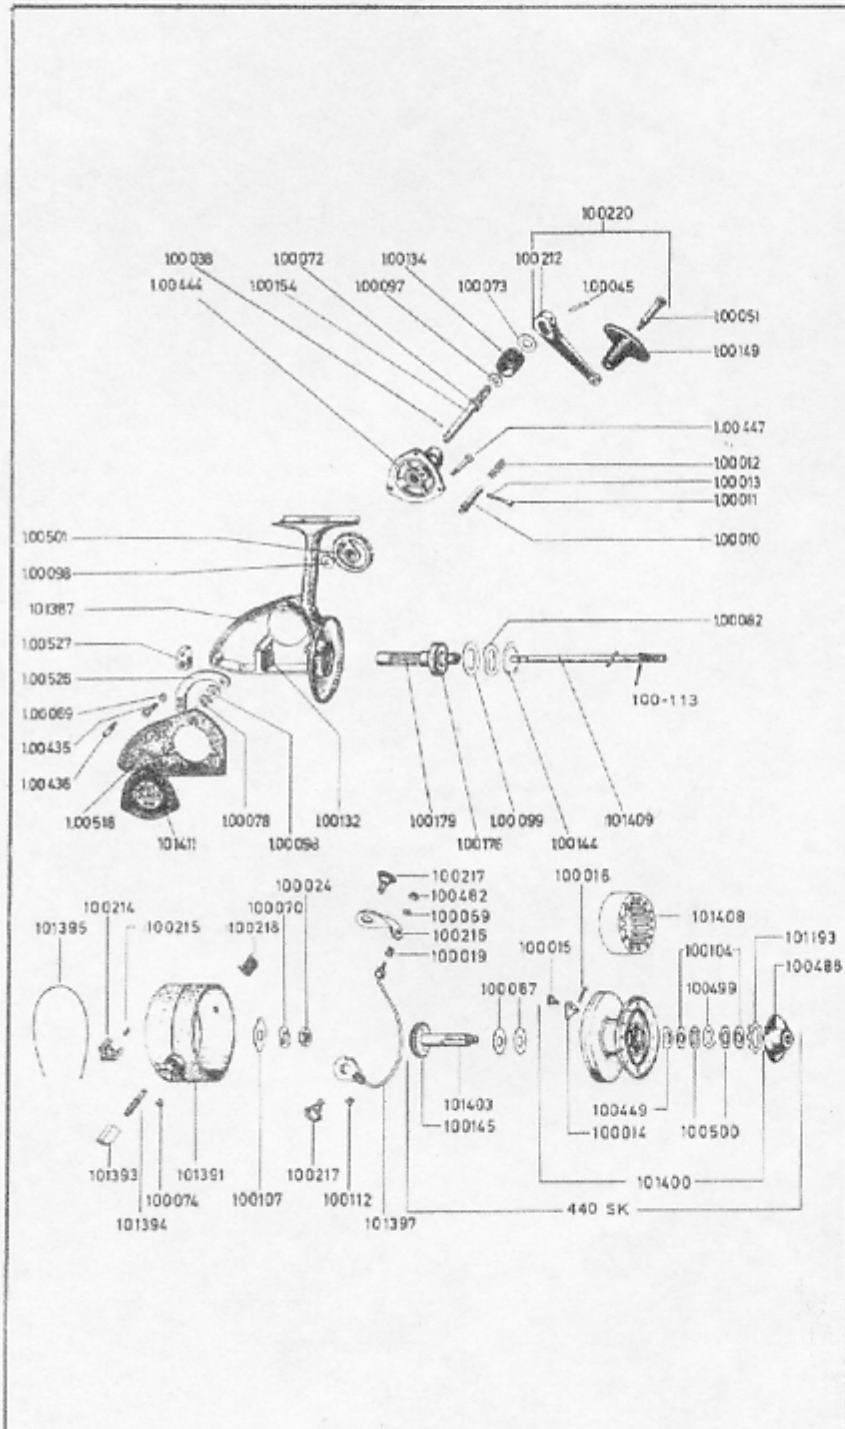

620 TERMINAL WAY • P. O. BOX 938 • COSTA MESA, CALIFORNIA 92627 • (714) 642-1163

IMPORTANT: AN "N" SERIES QUICK SPOOL WILL NOT FIT THIS REEL.

PART NO.	DESCRIPTION	LIST PRICE
100-010	Anti-reverse pin	
100-011	Ball lever	
100-012	Spring	
100-013	Plastic tubing	
100-014	Click tongue	
100-015	Pin	
100-016	Spring	
100-019	Line guide	
100-024	Hexagon nut	
100-038	Pin for drive gear	
100-045	Pin for crank arm	
100-051	Grip screw	
100-069	Lock washer	
100-070	Spring washer	
100-072	Safety clip	
100-073	Washer	
100-074	Safety clip	
100-078	Safety clip	
100-082	Spring washer	
100-087	Washer (resitex)	
100-097	Washer	
100-098	Washer	
100-099	Packing ring	
100-104	Washer (metal)	
100-107	Driving plate	
100-112	Cover cap	
100-113	Axle spool catch	
100-132	Bearing bushing for housing	
100-134	Crank nut	
100-144	Snap ring	
100-145	Ratchet wheel	
100-149	Handle grip	
100-154	Driving axle	
100-176	Ball bearing	
100-179	Drive shaft	
100-212	Crank arm	
100-214	Switching piece	
100-215	Threaded pin	
100-216	Angle lever	
100-217	Bearing screw	
100-218	Ball spring	
100-220	Crank arm, complete	
100-435	Screw for slide	
100-436	Screw for axle	
100-444	Bearing cover	
100-447	Screw for bearing cover	
100-449	Spring ring	
100-482	Hexagon nut	
100-488	Drag nut	
100-499	Driving plate	
100-500	Washer	
100-501	Drive gear	
100-518	Housing cover	
100-526	Slide	
100-527	Connecting piece	
101-193	Toothed washer	
101-387	Housing	
101-391	Rotating head	
101-393	Guide block	
101-394	Stop screw	
101-395	Stop slide spring	
101-397	Ball	
101-403	Brake spindle	
101-408	Ring for spool	
101-409	Axle, complete	
101-411	Side plate cover	
440SK	Spool, complete	