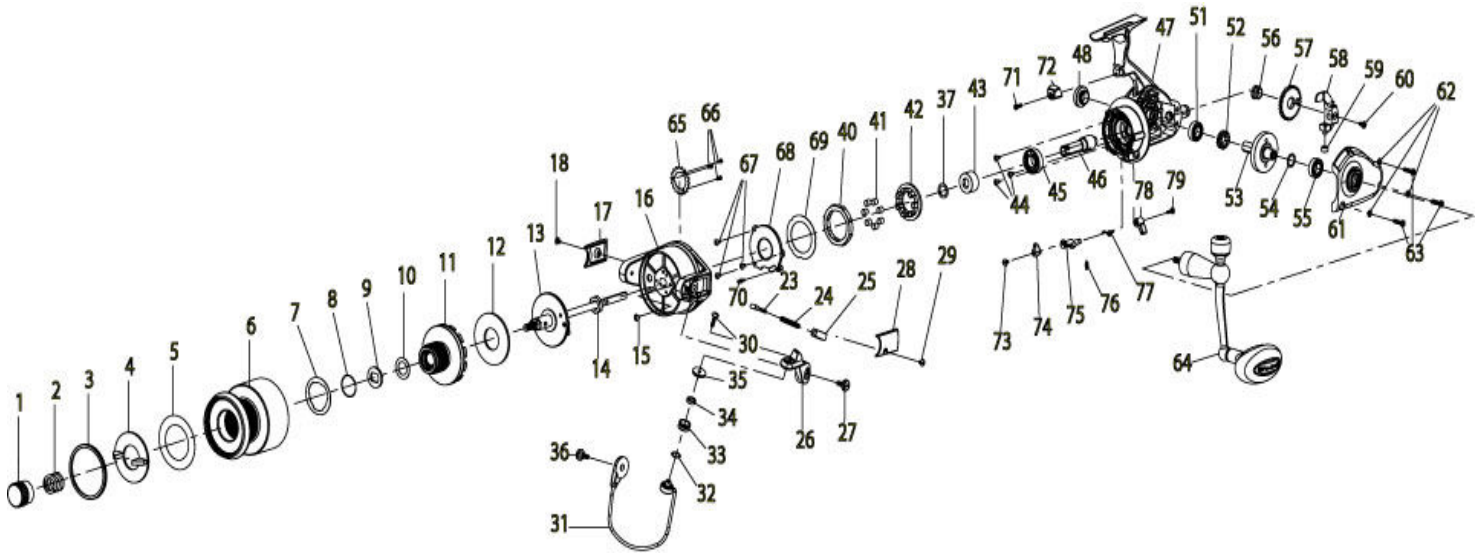

FIN-NOR®

LEGENDARY TACKLE SINCE 1933

Ahab ABS16

For parts and service
call toll free: 1-888-404-1119
www.mikesreelrepair.com

Fin-Nor Ahab ABS16 Spinning Reel Part List

Key #	Description	Part No.	Key #	Description	Part No.
1	Drag Knob	CP032-01	41	Clutch Roller	UK165-01
2	Drag Spring	AP043-01	42	Clutch Roller Retainer	UK040-01
3	Drag Guard Retainer	CP237-01	43	Clutch Sleeve	CP139-01
4	Drag Guard	CP236-01	44	Pinion Bearing Screw	QW053-07
5	Drag Guard Washer	DP081-01	45	Pinion Ball Bearing	DP058-01
6	Spool	CP021-01	46	Pinion	CP011-01
7	Drag Plate Washer	DP109-01	47	Body Assembly	CP301-01
8	Washer Retainer	AP038-01	48	Handle Screw	CP054-01
9	Drag Washer "D"	AP080-01	49	Bail Kick Plate Screw	N/A
10	Drag Washer "A"	BP081-01	50	Bail Kick Plate	N/A
11	Drag Plate "B" Assembly	CP3234-01	51	Body Ball Bearing	CP058-01
12	Drag Washer	CP081-01	52	O/S Pinion	CP230-01
13	Main Shaft Assembly	CP315-01	53	Drive Gear Assembly	CP312-01
14	Rotor Nut	CP006-01	54	Drive Gear Washer	CP105-01
15	Rotor Nut Screw	MX123-02	55	Body Cover Ball Bearing	CP058-01
16	Rotor Assembly	CP309-01	56	O/S Gear Bush	CP158-01
17	Bail Trip Cover	CP046-01	57	O/S Gear Assembly	CP353-01
18	Bail Trip Cover Screw	QW123-10	58	O/S Slider Assembly	CP325-01
19	Kick Lever	N/A	59	O/S Slider Bearing	AP227-01
20	Kick Lever Screw	N/A	60	Slider Screw	AP100-01
21	Kick Lever Retainer	N/A	61	Side Cover	CP023-01
22	Bail Trip Spring	N/A	62	Side Cover Screw Washer	AP142-01
23	Spring Shaft	AP031-01	63	Side Cover Screw	AP057-01
24	Bail Spring	CP117-01	64	Handle Assembly	CP418-01
25	Bail Spring Holder	CP033-01	65	Click Gear	CP037-01
26	Arm Lever	CP007-01	66	Click Gear Screw	DP168-01
27	Arm Lever Screw	AP085-01	67	Clutch Retainer Screw	QW053-07
28	Arm Lever Cover	CP087-01	68	Clutch Retainer	CP060-01
29	Arm Lever Cover Screw	QW123-10	69	Clutch Seal Washer	CP166-01
30	Line Roller Screw	AP108-01	70	Rotor Click Spring Post	CP247-01
31	Bail Assembly	CP347-01	71	Trip Bumper Screw	CP168-01
32	Line Roller Washer	AP065-01	72	Trip Bumper	CP243-01
33	Line Roller	AP004-01	73	Rotor Click Pawl Screw	CP246-01
34	Ball Bearing	SW017-01	74	Rotor Click Pawl	CP245-01
35	Line Roller Ring	AP104-01	75	Rotor Click Cam	CP244-01
36	Bail Holder Screw	AP085-01	76	Rotor Click Pawl Spring	DP068-01
37	Pinion Washer	CP109-01	77	Rotor Click Cam Spring	CP068-01
38	Clutch Retainer Ring	N/A	78	Rotor Click Lever	CP226-01
39	Clutch Seal Plate	N/A	79	Lever Screw	QW053-08
40	Clutch Lock Ring	UK063-02			