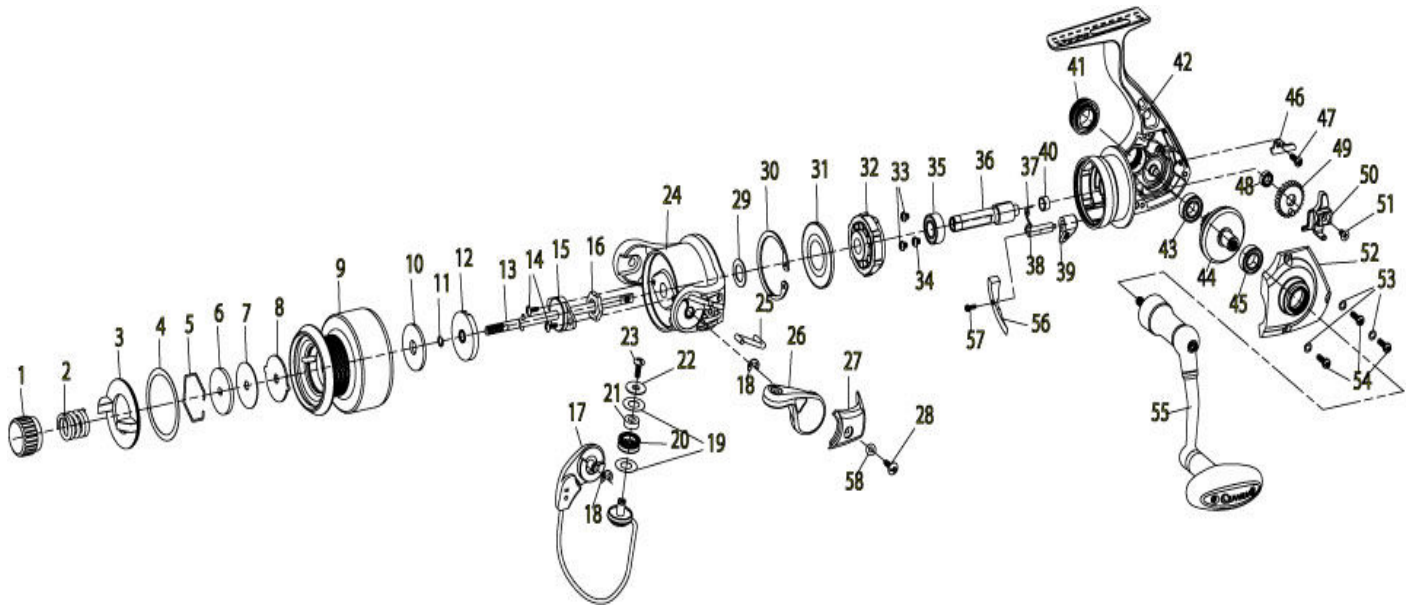

FIN-NOR®

LEGENDARY TACKLE SINCE 1933

MEGALite ML2000

For parts and service
call toll free: 1-888-404-1119
www.mikesreelrepair.com

MEGALITE SPINNING REEL Part List

Key #	Description	Part No.		Key #	Description	Part No.	
		ML2000				ML2000	
1	Drag Knob	WP032-01		30	Clutch Retainer Ring	TK060-01	
2	Drag Spring	WP043-01		31	Clutch Seal Plate	WP166-01	
3	Drag Guard	WP236-01		32	Clutch Unit	WP463-01	
4	Drag Guard Washer	WP109-01		33	Pinion Bearing Screw "A"	TK057-01	
5	Retainer Ring	RQ038-01		34	Pinion Bearing Screw "B"	TK057-11	
6	Drag Washer "D"	SQ080-02		35	Pinion Ball Bearing	BH028-01	
7	Drag Washer "B"	RQ033-11		36	Pinion	RQ011-01	
8	Drag Washer "A"	RQ081-01		37	Stopper Cam Spring	TK089-01	
9	Spool Assembly	WP321-01		38	Stopper Cam	TK090-01	
10	Drag Washer	WP081-01		39	Stopper Lever	RQ059-02	
11	Retainer Clip	TK034-01		40	Pinion Bushing	RQ141-01	
12	Drag Click Assembly	WP459-01		41	Handle Screw Assembly	BG354-01	
13	Main Shaft Assembly	WP315-01		42	Body Assembly	WP301-01	
14	Rotor Nut Lock Screw	RQ094-01		43	Body Ball Bearing	CH028-01	
15	Main Shaft Bushing	RQ214-01		44	Drive Gear Assembly	QT312-01	
16	Rotor Nut	SH006-01		45	Side Cover Ball Bearing	CH028-01	
17	Bail Assembly	RQ347-11		46	O/S Slider Retainer	WP078-01	
18	E-Clip	GH034-01		47	O/S Slider Retainer Screw	SK057-11	
19	Line Roller Washer	DH102-01		48	O/S Gear Ball Bearing	EH158-01	
20	Line Roller	DH004-01		49	O/S Gear	RQ053-01	
21	Line Roller Balling Bearing	GH202-01		50	O/S Slider	RQ025-01	
22	Line Roller Collar	CH102-01		51	Slider Screw	RQ100-01	
23	Line Roller Screw	AQ108-01		52	Side Cover	WP023-01	
24	Rotor Assembly	RQ309-11		53	Side Cover Screw Washer	RQ142-01	
25	Kick Lever	RQ019-01		54	Side Cover Screw	RQ057-01	
26	Arm Lever Assembly	RQ307-11		55	Handle Assembly	WP318-01	
27	Arm Lever Cover	RQ087-11		56	Trip Bumper	N/A	
28	Arm Lever Cover Screw	GU077-02		57	Trip Bumper Screw	N/A	
29	Pinion Washer	AT110-01		58	Arm Lever Cover Washer	SQ142-01	