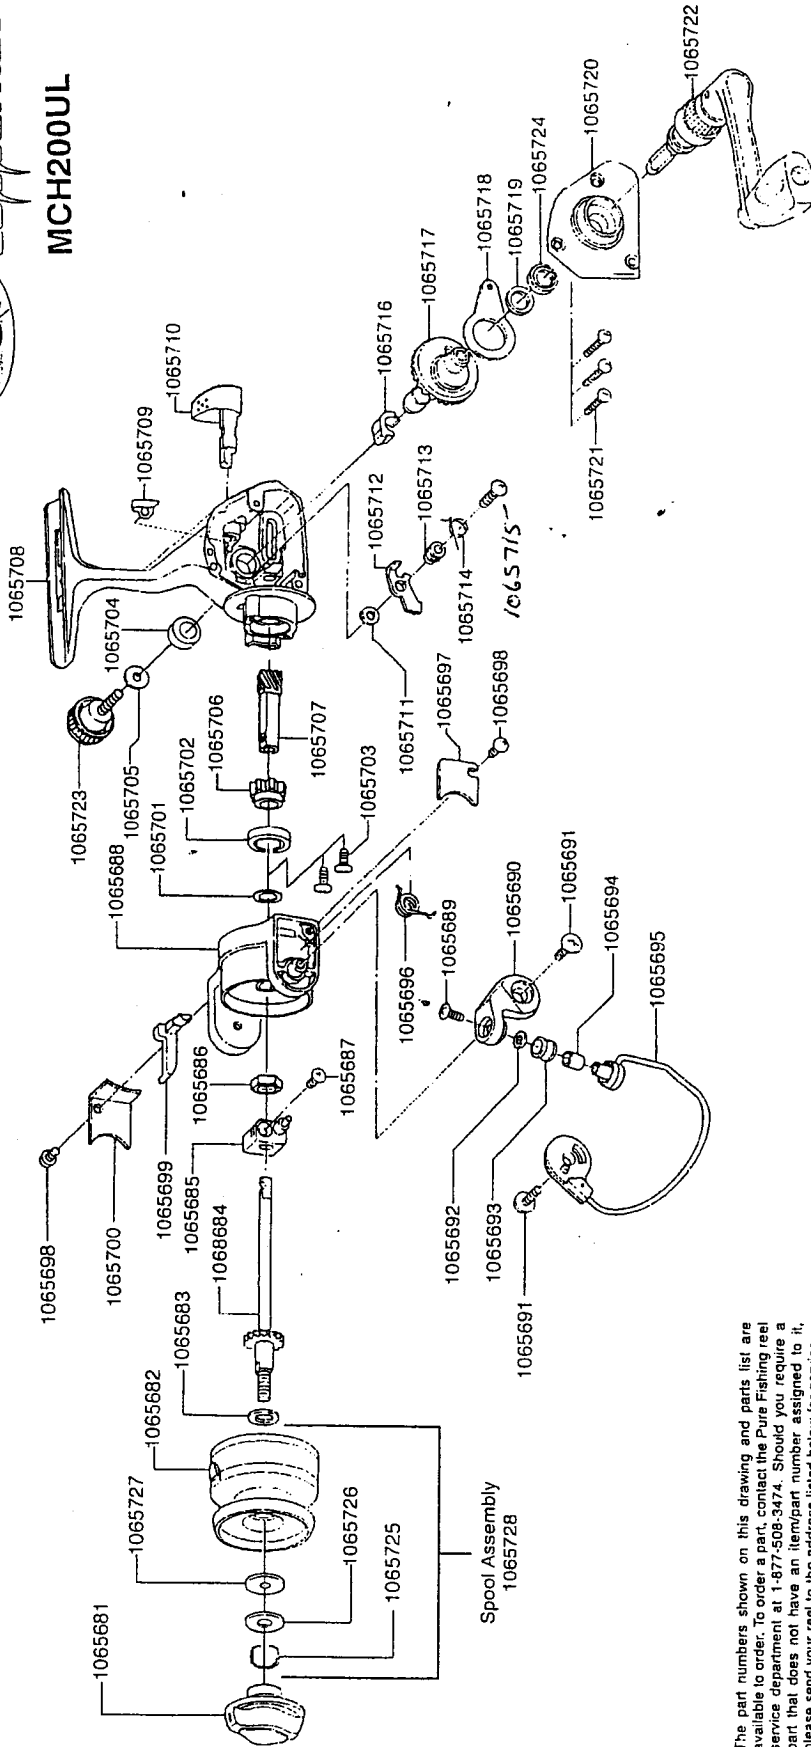

MCH200UL

Spool Assembly  
1065728

The part numbers shown on this drawing and parts list are available to order. To order a part, contact the Pure Fishing reel service department at 1-877-508-3474. Should you require a part that does not have an item/part number assigned to it, please send your reel to the address listed below for service.

Pure Fishing Reel Service Department  
1900 18th Street, Spirit Lake, Iowa 51360