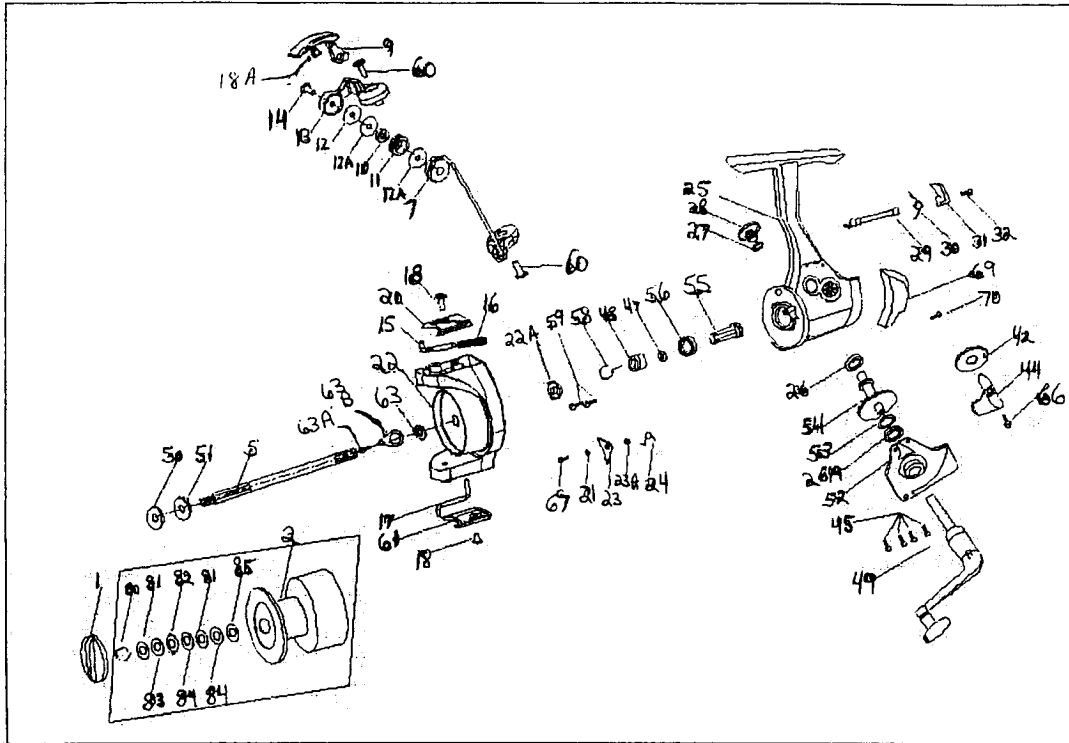

EPIC 10T and 20T

E10T and E20T Parts List			
Item	Description	E10T	E20T
1	Drag Knob	1082569	1071514
2	Spool Assy (Includes Items 80-85)	1084809	1084810
5	Main Shaft		1071116
7	Bail Wire Assy	1085160	1085161
9	Trigger		1084782
10	Roller Bearing		1084783
11	Roller		1071161
12	Roller Washer (Metal)		1071127
12A	Roller Washer (Teflon*2)		1084784
13	Bail Arm		1084785
14	Roller Screw		1071126
15	Bail Arm Spring Shaft		1071121
16	Bail Arm Spring		1071122
17	Bail Trip Lever	1082573	1071165
18	Bail Arm Cover Screw		1071124
18A	TRIGGER SCREW		1085090
20	Bail Arm Cover	1071529	1084786
21	A/R Plate Washer		1084787
22	Rotor	1084788	1084789
22A	Rotor Guide		1071166
23	A/R Plate		1084790
23A	A/R Plate Spring Bushing		1084791
24	A/R Plate Spring		1084792
25	Main Body	1084793	1084794
26	Main Body Ball Bearing		1071202
26A	Side Cover Ball Bearing		1071202
27	Handle Retrieve Washer		1071192
28	Handle Nut		1071534
29	A/R Shaft		1071194
30	A/R Switch Spring		1071195
31	A/R Switch		1071535
32	A/R Switch Screw		1079182
42	Oscillation Gear		1071197
44	Slide		1071199
45	Side Cover Screw		1071204
47	Pinion Gear Washer		1084795
48	A/R Control Guide		1084796
49	Handle Assy		1071517
50	Main Shaft Washer		1071115
51	Main Shaft Gear		1071114
52	Side Cover	1084797	1084798
53	Main Gear Washer		1071201
54	Main Gear		1071198
55	Pinion Gear		1071167
56	Pinion Ball Bearing		1071168
58	A/R Control Spring		1084801
59	Ball Bearing Screw		1084803
60	Bail Arm / Weight Screw		1071162
61	Bail Wire Weight Cover	1071531	1084808
63	Hex Nut		1071119
63A	Retained Plate Screw		1071117
63B	Retained Plate		1071118
66	Slide Screw		1071200
67	A/R Plate Screw		1084806
69	Rear Cover		1071532
70	Rear Cover Screw		1079183
80	Spool Retaining Ring		1071108
81	Drag Washer (metal)		1071109
82	Drag Washer (ear)		1071110
83	Front Drag Washer		1071111
84	Drag Washer (2)		1071112
85	Back Drag Washer		1071113