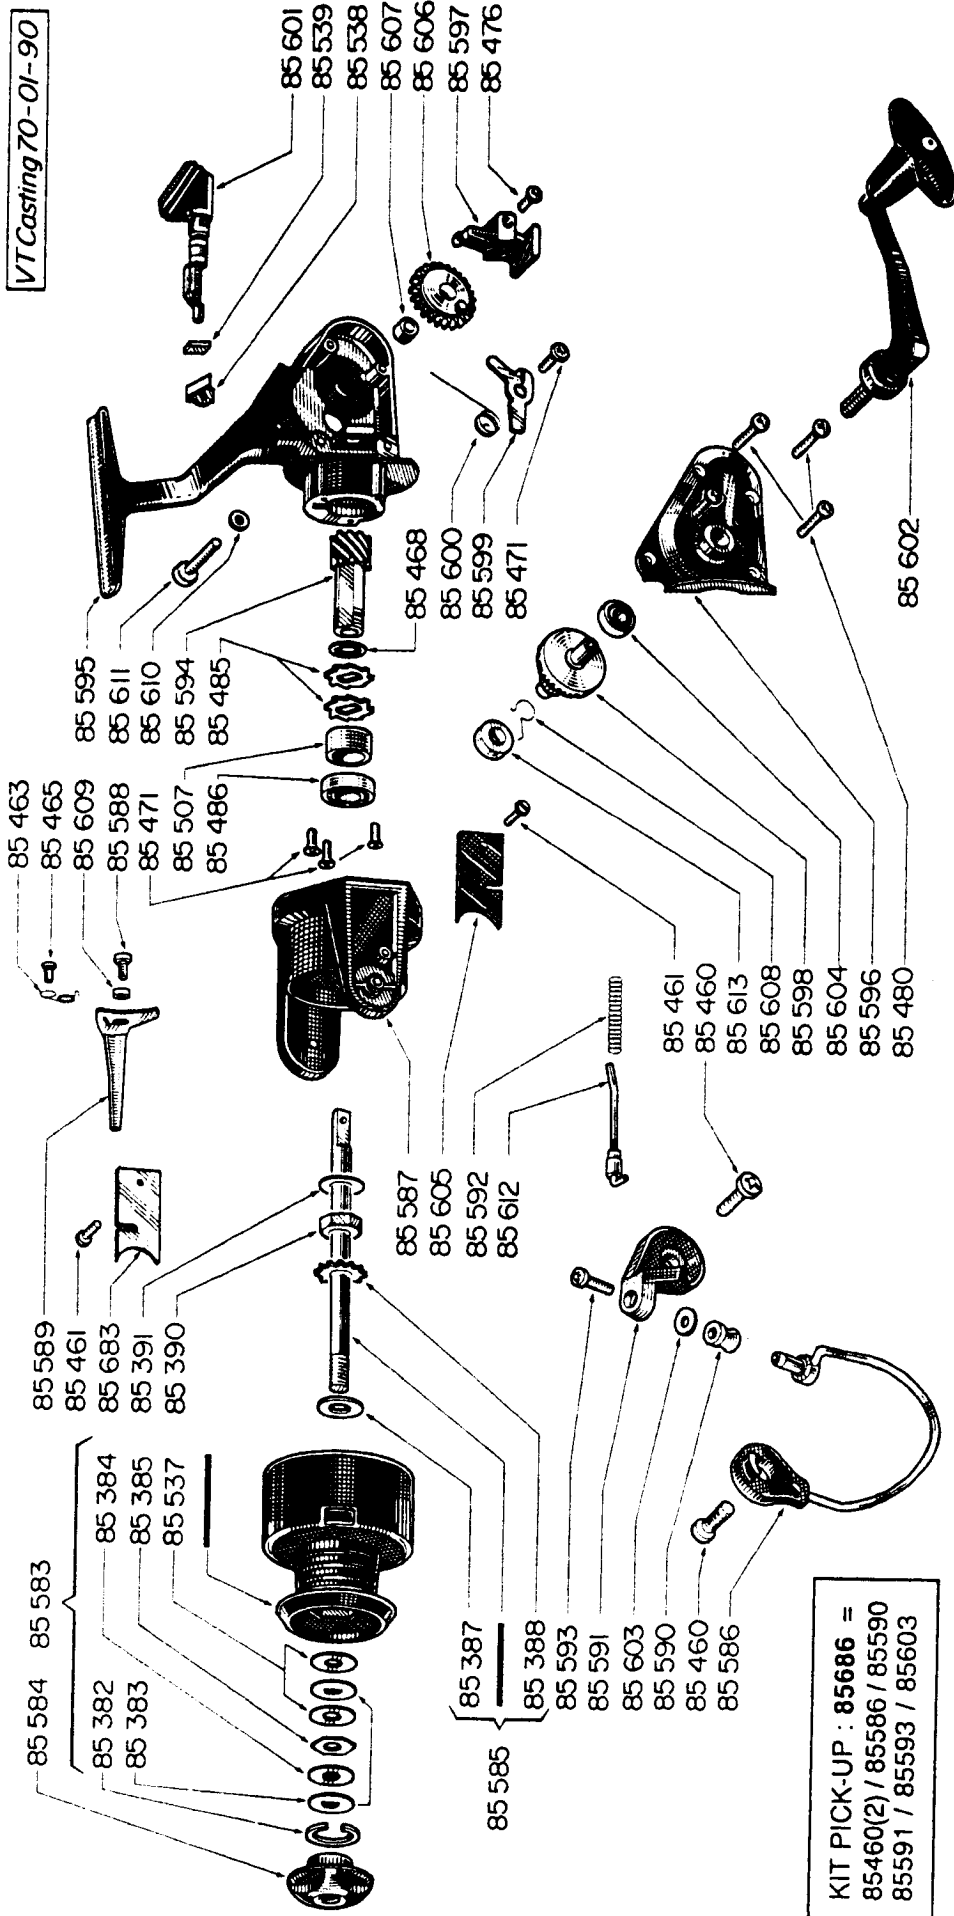

MITCHELL

Casting 70

VT Casting 70-01-90

KIT PICK-UP : 85686 =
85460(2) / 85586 / 85590
85591 / 85593 / 85603