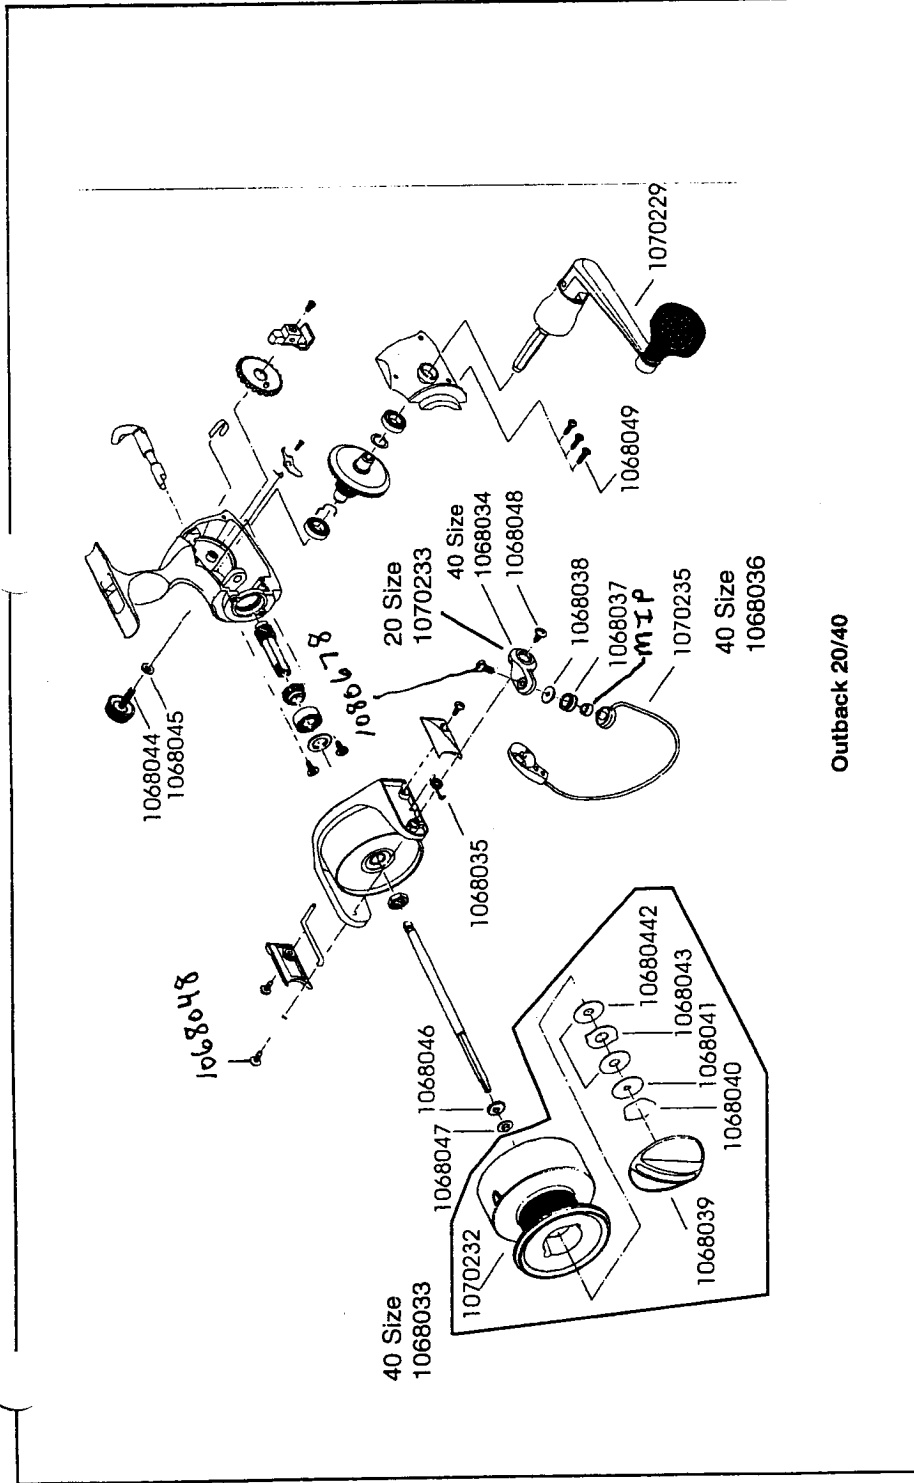

**Limited Warranty.** Purchasing warranty on the original purchaser's reel. **MITCHELL** fishing reels are free from defects in material or workmanship for a period of one (1) year from the date of purchase. The reel must be returned, prepaid and with proof of purchase, to Pure Fishing Reel Service Department, 1900 18th Street, Spirit Lake, Iowa 51360. If after inspection, we find the product or part was defective in material or workmanship, we shall, at our option, repair or replace it without charge. We are not responsible for normal wear and tear or defects caused by accidents, abuse, modification, misuse, improper operation, or for reels used commercially. **There are no other express warranties beyond the limited warranty. In no event shall we be liable for consequential damages.** Pure Fishing Reel Service Department states do not allow limitations on how long implied warranty lasts or the exclusion of incidental or consequential damages so the above limitations or exclusions do not apply to you. This warranty gives you specific rights and you may have other rights which vary from state to state.

**Pure Fishing Reel Service Department,  
1900 18th Street, Spirit Lake, Iowa 51360**

No. PART NAME	20 SIZE	40 SIZE	No. PART NAME	20 SIZE
1 SPOOL COMPLETE (INCLUDES ITEMS 1, 8, 9, 10, & 11)	1070232		10 DRAG FIBER WASHER	1068042 (2)
2 BAIL ARM	1068034	1068034	11 DRAG KEYED WASHER	1068043
3 BAIL ARM SPRING	1070233		12 HANDLE CAP SCREW	1068044
4 BAIL ASSY	1068035		13 HANDLE RETAINER WASHER	1068045
5 LINE ROLLER	1070235		14 CLICK GEAR	1068046
6 LINE ROLLER WASHER	1068037		15 CLICK GEAR WASHER	1068047
7 DRAG KNOB	1068039		16 BAIL ARM SCREW	1068048
8 DRAG RETAINER	1068040		17 SIDE PLATE SCREW	1068049 (3)
9 DRAG METAL WASHER	1068041		18 HANDLE ASSY	1070229