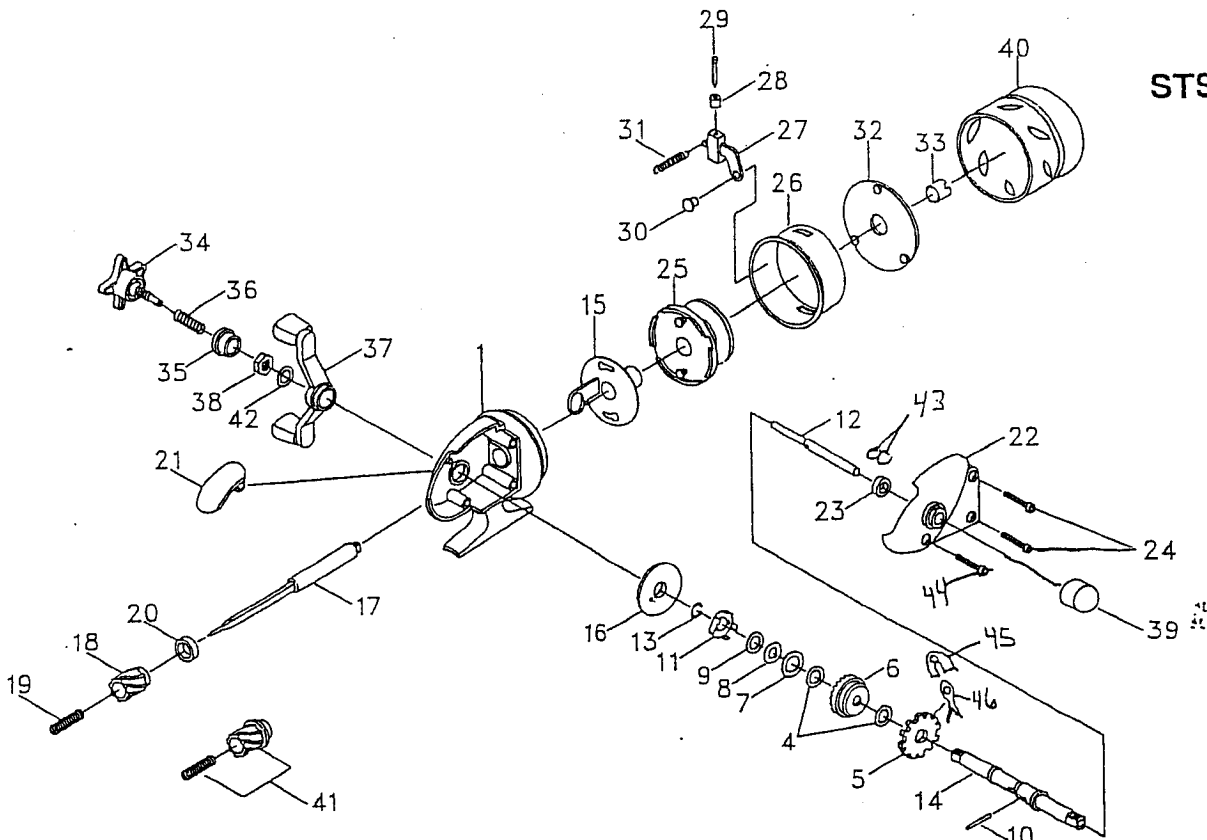

# STSC400

ITEM	PART#	DESCRIPTION	ITEM	PART#	DESCRIPTION	ITEM	PART#	DESCRIPTION
1	1091892	Frame	18	1066430	Pinion	33	1066445	Pick-Up Housing Nut
4	1066416	Friction Washer	19	1066431	Spring Drag Washer	34	1091889	Drag Star
5	1066417	Ratchet	20	1066432	Ball Bearing	35	1066448	Click Sleeve
6	1066418	Drive Gear	21	1091893	Thumb Lever	36	1066449	Star Spring
7	1066419	Drag Washer	22	1091894	Cover Plate	37	1091890	Crank Arm
8	1066420	Spring Drag Washer	23	1066435	Bushing	38	1066451	Nut
9	1066421	Drag Pln Washer	24	1066436	Screw	39	1091891	End Cap
10	1066422	Drag Pln	25	1066437	Spool	40	1091895	Front Cone
11	1066423	Click Washer	26	1066438	Pick-Up Housing	41	1066456	Pinion
12	1066424	Drag Shaft	27	1066439	Pick-Up Arm	42	1066457	Tension Washer
13	1066425	Retaining Ring	28	1066440	Pick-Up Sleeve	43	1078664	SHIM
14	1066426	Gear Shaft	29	1066441	Pick-Up Pin	44	1078665	SCREW
15	1066427	Oscillation Connector	30	1066442	Pick-Up Arm Stud	45	1078666	A/R ACTUATOR
16	1066428	Cam	31	1066443	Pin Spring	46	1078667	A/R PAWL
17	1066429	Main Shaft	32	1066444	Pinch Ring			