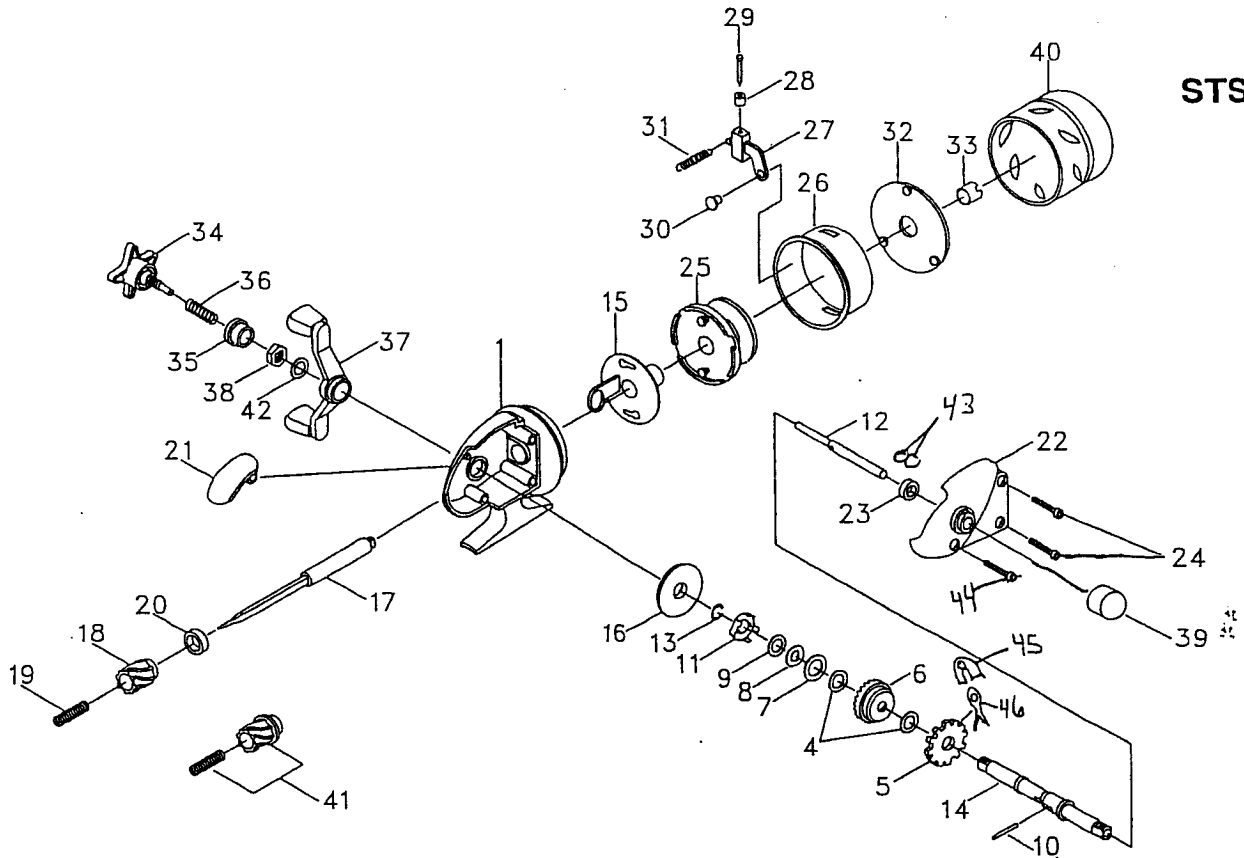

STSC400

ITEM	PART#	DESCRIPTION	ITEM	PART#	DESCRIPTION	ITEM	PART#	DESCRIPTION
1	1091892	Frame	18	1066430	Pinion	33	1066445	Pick-Up Housing Nut
4	1066416	Friction Washer	19	1066431	Spring Drag Washer	34	1091889	Drag Star
5	1066417	Ratchet	20	1066432	Ball Bearing	35	1066448	Click Sleeve
6	1066418	Drive Gear	21	1091893	Thumb Lever	36	1066449	Star Spring
7	1066419	Drag Washer	22	1091894	Cover Plate	37	1091890	Crank Arm
8	1066420	Spring Drag Washer	23	1066435	Bushing	38	1066451	Nut
9	1066421	Drag Pin Washer	24	1066436	Screw	39	1091891	End Cap
10	1066422	Drag Pin	25	1066437	Spool	40	1091895	Front Cone
11	1066423	Click Washer	26	1066438	Pick-Up Housing	41	1066456	Pinion
12	1066424	Drag Shaft	27	1066439	Pick-Up Arm	42	1066457	Tension Washer
13	1066425	Retaining Ring	28	1066440	Pick-Up Sleeve	43	1078664	SHIM
14	1066426	Gear Shaft	29	1066441	Pick-Up Pin	44	1078665	SCREW
15	1066427	Oscillation Connector	30	1066442	Pick-Up Arm Stud	45	1078666	A/R ACTUATOR
16	1066428	Cam	31	1066443	Pin Spring	46	1078667	A/R PAWL
17	1066429	Main Shaft	32	1066444	Pinch Ring			

(62)