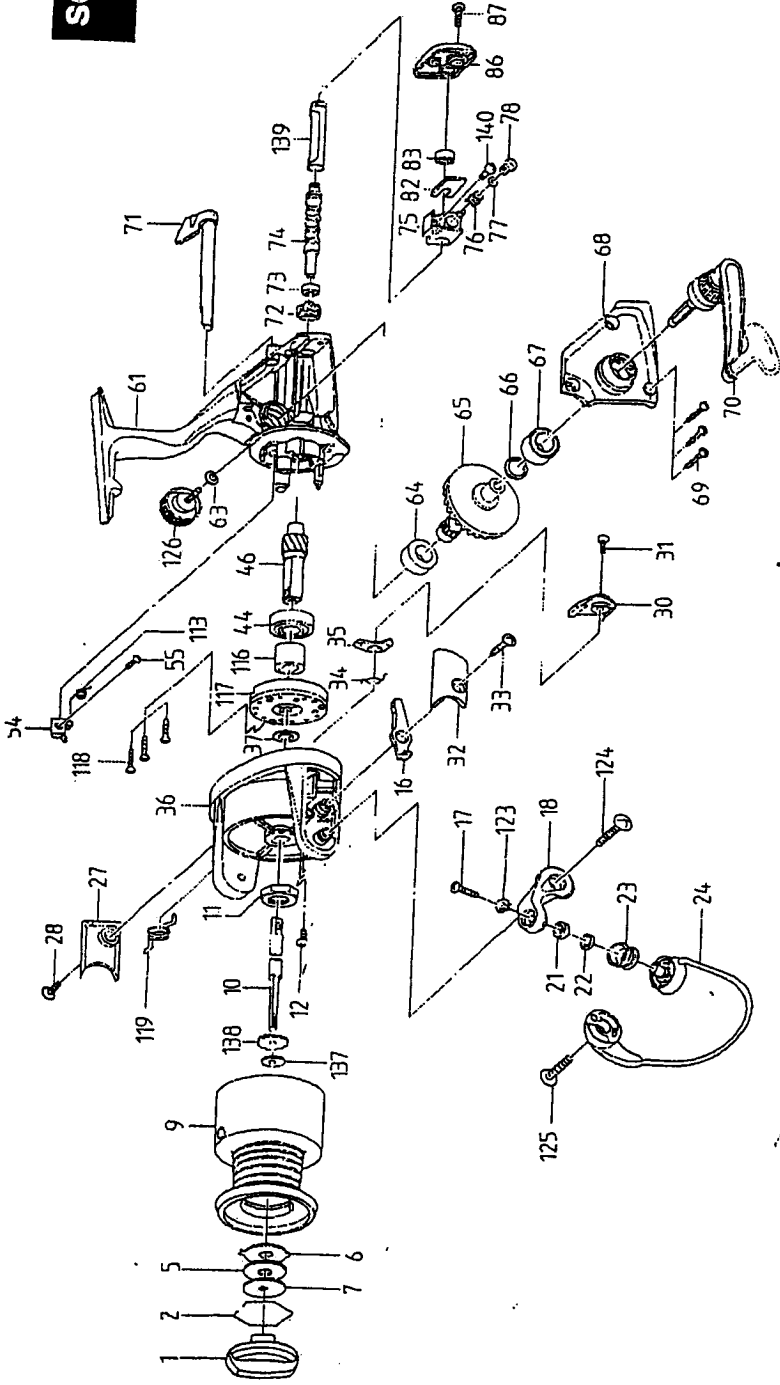

# SCA50

DESCRIPTION	SCA50	8889858	8889859
1 DRAG KNOB ASSEMBLY	8889836		
2 DRAG WASHER RETAINER	8889837		
5 DRAG WASHER	8889838		
6 EARED WASHER	8889839		
7 KEY WASHER	8889841		
9 SPOOL ASSEMBLY (INCLUDES # 2, 5, 6, 7)	1071226		
10 MAIN SHAFT	8889843		
11 ROTOR NUT	8889844		
12 ROTOR NUT HOLDING SCREW	8889845		
16 BAIL TRIP LEVER A	8889846		
17 BAIL SCREW	1071228		
18 BAIL ARM	8889848		
21 BALL BEARING	8889849		
22 LINE ROLLER WASHER	8889851		
23 LINE ROLLER	1071230		
24 BAIL ASSEMBLY	1071233		
27 BAIL SPRING COVER A	8889854		
28 BAIL SPRING COVER SCREW A	1071236		
30 BAIL SPRING COVER B	8889859		
31 BAIL SPRING COVER SCREW B	1071238		
32 BAIL TRIP LOWER COVER	8889858		
33 BAIL TRIP LEVER COVER SCREW	1071154		
34 BAIL SPRING	8889811		
35 BALL TRIP LEVER B	8889912		
36 ROTOR	8889913		
37 BUSH WASHER	8889864		
44 BALL BEARING	8889865		
46 PINION	8889866		
45 ANTI-REVERSE CAM	8889867		
55 ANTI-REVERSE CAM SCREW	8889868		
61 BODY	1071157		
63 HANDLE LOCK SCREW WASHER AND SCREW (INCLUDES #126)	1071249		
64 BALL BEARING	8889872		
65 DRIVE GEAR	8889873		
66 DRIVE GEAR WASHER	8889874		
67 BALL BEARING	8889875		
68 SIDE COVER	1071256		
69 SIDE COVER SCREW	1071259		
70 HANDLE ASSEMBLY	1071262		
71 ANTI-REVERSE LEVER	8889879		
72 WORM GEAR	8889881		
73 BEARING		8889882	
74 WORM SHAFT		8889883	
75 OSCILLATING SLIDER		8889884	
76 OSCILLATING PAWL		8889885	
77 WASHER		8889886	
78 SCREW		8889887	
82 RETAINER		8889888	
83 BALL BEARING		8889889	
86 REAR COVER		1071265	
87 REAR COVER SCREW		1071267	
113 ANTI-REVERSE CAM SPRING		8889893	
116 BUSHING		8889894	
117 ONE WAY CLUTCH ASSEMBLY		8889895	
118 ONE WAY CLUTCH SCREW		8889896	
119 BAIL TRIP SPRING		8889897	
123 LINE ROLLER LOCK WASHER		8889898	
124 BAIL ARM SCREW		1071269	
125 BAIL TRIP CAM SCREW		1071271	
126 HANDLE LOCK SCREW (SEE 63)			
137 SPOOL WASHER			
138 CLICK GEAR		8889904	
139 PIPE		8889905	
140 SCREW		8889906	