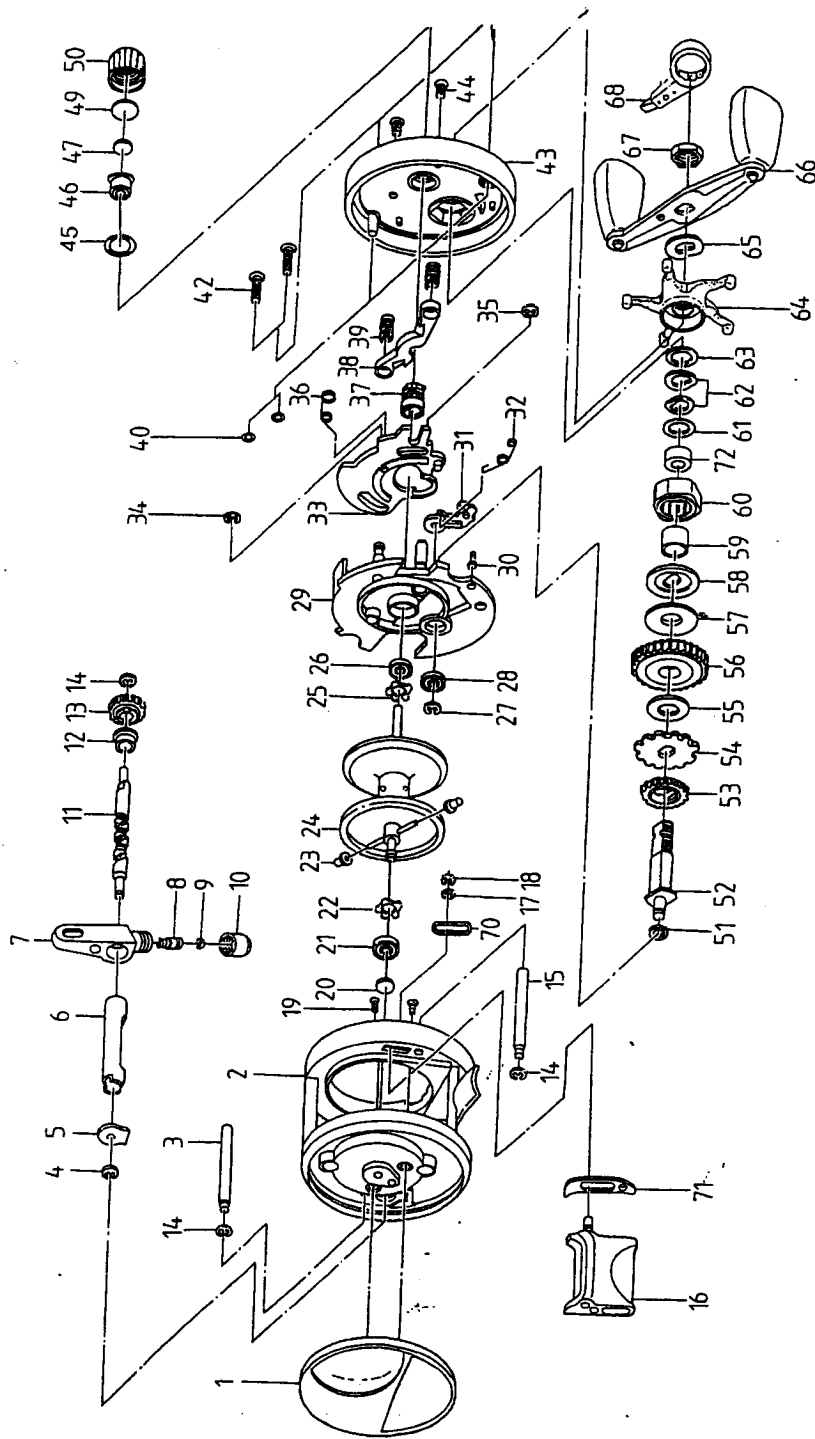

SC400P

DESCRIPTION	SC400P	1066027	1066056	1066075
1 SIDE PLATE (NON-GEAR)	1065982	1066028	43 SIDE PLATE (GEAR SIDE)	65 HANDLE SPRING WASHER
2 FRAME	1066008	1066030	44 GEAR PLATE SCREWS	66 CRANK HANDLE
3 CARRIER GUIDE	1066010	1066031	45 O-RING	67 HANDLE NUT
4 E-CLIP	1066011	1066028	46 BUSHING	68 UNI-TOOL
5 WORM SHAFT BUSHING	1066012	1066033	47 TENSION SHIM	69 UNI-TOOL SCREW
6 WORM SHAFT COVER	1066013	1066034	48 TENSION RUBBER	70 TUMB BAR SLIDE
7 CARRIER	1066014	1066035	49 TENSION KNOB	71 TUMB BAR SLIDE 2
8 PAWL	1065910	1066036	50 CRANK SHAFT WASHER	72 BALL BEARING
9 PAWL ADJUSTMENT SHIM	1065915	1066038	51 CRANK SHAFT	
10 PAWL CAP	1065909	1066039	52 CRANK SHAFT	
11 WORM SHAFT	1066015	1066041	53 O/S GEAR	
12 WORM GEAR BUSHING	1066017	1066043	54 LATCH GEAR	
13 WORM SHAFT GEAR	1065914	1066045	55 SPACER WASHER	
14 E-CLIP	1066018	1066046	56 DRIVE GEAR	
15 THUMB BAR GUIDE	1066019	1066047	57 DRAG B WASHER	
16 THUMB BAR	1066021	1066049	58 DRAG D WASHER	
17 WASHER	1066023	1066051	59 SLEEVE	
18 E-CLIP	1066018	1066053	60 CLUTCH BEARING	
19 SIDE PLATE SCREWS	1066025	1066054	61 WASHER	
20 SPOOL WASHER	1066026	1066055	62 DRAG SPRING WASHER	
			63 WASHER	
			64 STAR DRAG	
			65 HANDLE SPRING WASHER	
			66 CRANK HANDLE	
			67 HANDLE NUT	
			68 UNI-TOOL	
			69 UNI-TOOL SCREW	
			70 TUMB BAR SLIDE	
			71 TUMB BAR SLIDE 2	
			72 BALL BEARING	

The part numbers shown on this drawing and parts list are available to order. To order a part, either contact the Pure Fishing Reel Service Department at 1-877-508-3474, or the Pure Fishing Warranty Service Center nearest you. To locate the nearest service center, please see the accompanying service center listing, or visit us at www.purefishing.com