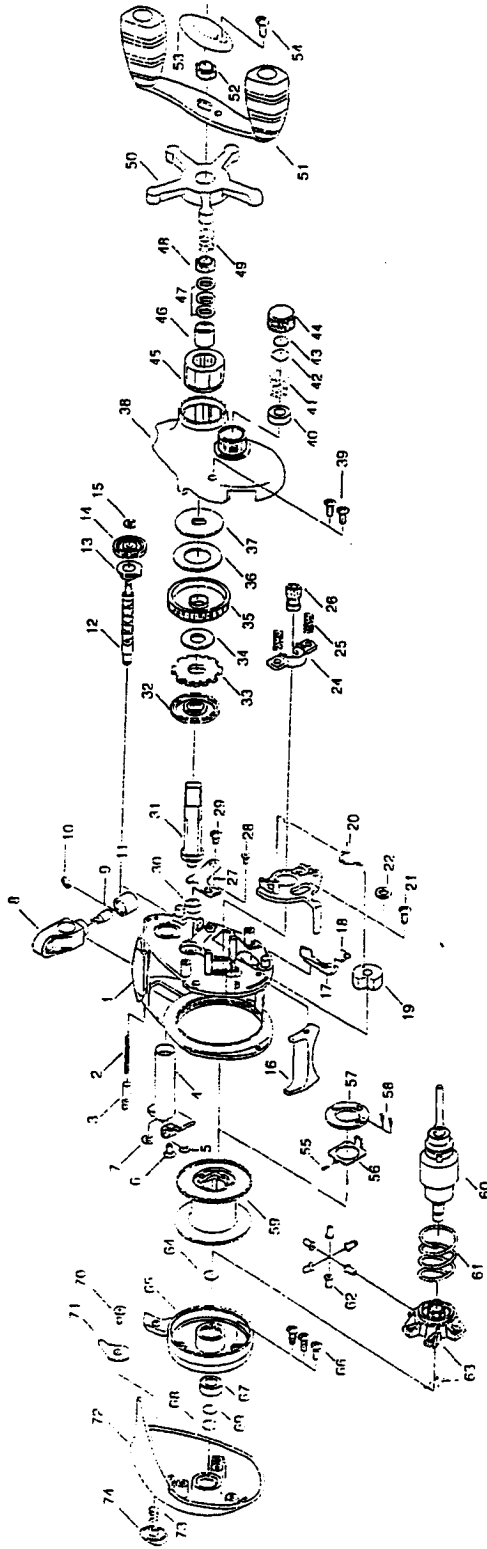

SCL500

DESCRIPTION	SCL500	8889451	44 TENSION KNOB	8889478	66 SPOOL COVER SCREW
1 FRAME ASSEMBLY	1078321	RRR9452	45 CLUTCH BEARING	8889479	67 BALL BEATING
2 LOCKER SPRING	RRR9430	8009453	46 SLEEVE	8889481	68 RING
3 LOCKER	RRR9431	RRR9454	47 WAVE WASHER	8889482	69 SPOOL COVER WASHER
4 CARRIER GUIDE	RRR9432	RRR9455	48 DRAG NUT	8889483	70 KEY SCREW
5 CARRIER GUIDE S/C WASHER	RRR9433	8889456	49 DRAG NUT SPRING	8889484	71 KEY
6 CARRIER GUIDE SCREW	RRR9434	8889457	50 STAR DRAG	1071508	72 LEFT SIDE COVER
7 E-CLIP	RRR9435	RRR9458	51 HANDLE ASSEMBLY	8889486	73 BUTTON SPRING
8 CARRIER	1071499	RRR9459	52 HANDLE NUT	1071509	74 BUTTON
9 PAWL	RRR9437	RRR9462	53 HANDLE NUT CAP	8889488	
10 PAWL CAP WASHER	RRR9438	8889463	54 CAP SCREW	8889489	
11 PAWL CAP	RRR9548	RRR9464	55 PLATE SPRING	8889490	
12 WORM SHAFT	RRR9440	RRR9465	56 PLATE	8889491	
13 WORM SHAFT FUSHING	RRR9441	RRR9466	57 SPOOL CAP	8889492	
14 O/S PINION	RRR9442	8889467	58 SPOOL CAP SCREW	8889581	
15 E-CLIP	RRR9443	8889468	59 SPOOL ASSEMBLY	8889494	
16 THUMB BAR	RRR9444	1071506	60 ARBOR ASSEMBLY	8889495	
17 KICKER	RRR9445	RRR9471	61 ARBOR SPRING	8889496	
18 KICKER SPRING	RRR9416	8889472	62 BRAKE SHOE	8889497	
19 FLIPPIN LEVER	RRR9447	8889474	63 BRAKE HOUSING	8889498	
20 FLIPPIN LEVER S/P	RRR9448	8889475	64 RING	8889499	
21 LATCH SCREW	RRR9449	8089476	65 SPOOL COVER		

The part numbers shown on this drawing and parts list are available to order. To order a part, either contact the Pure Fishing Reel Service Department at 1-877-508-3474, or the Pure Fishing Warranty Service Center nearest you. To locate the nearest service center, please see the accompanying service center listing, or visit us at www.purefishing.com