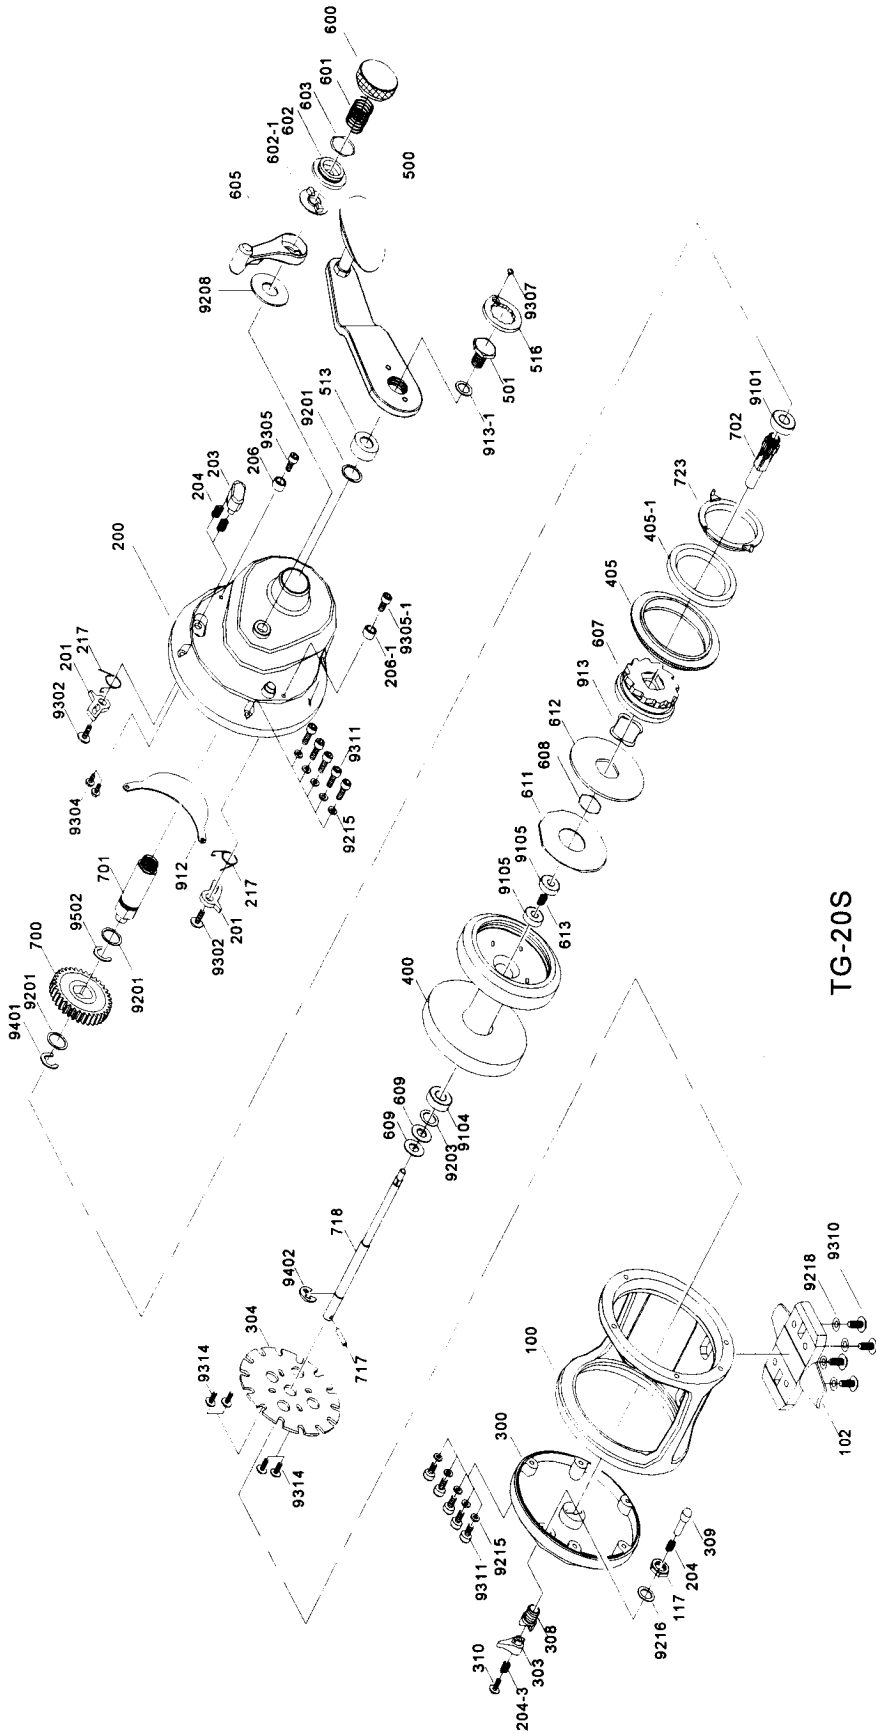

TITUS GOLD

Trolling

TG - 20S

TG-20S