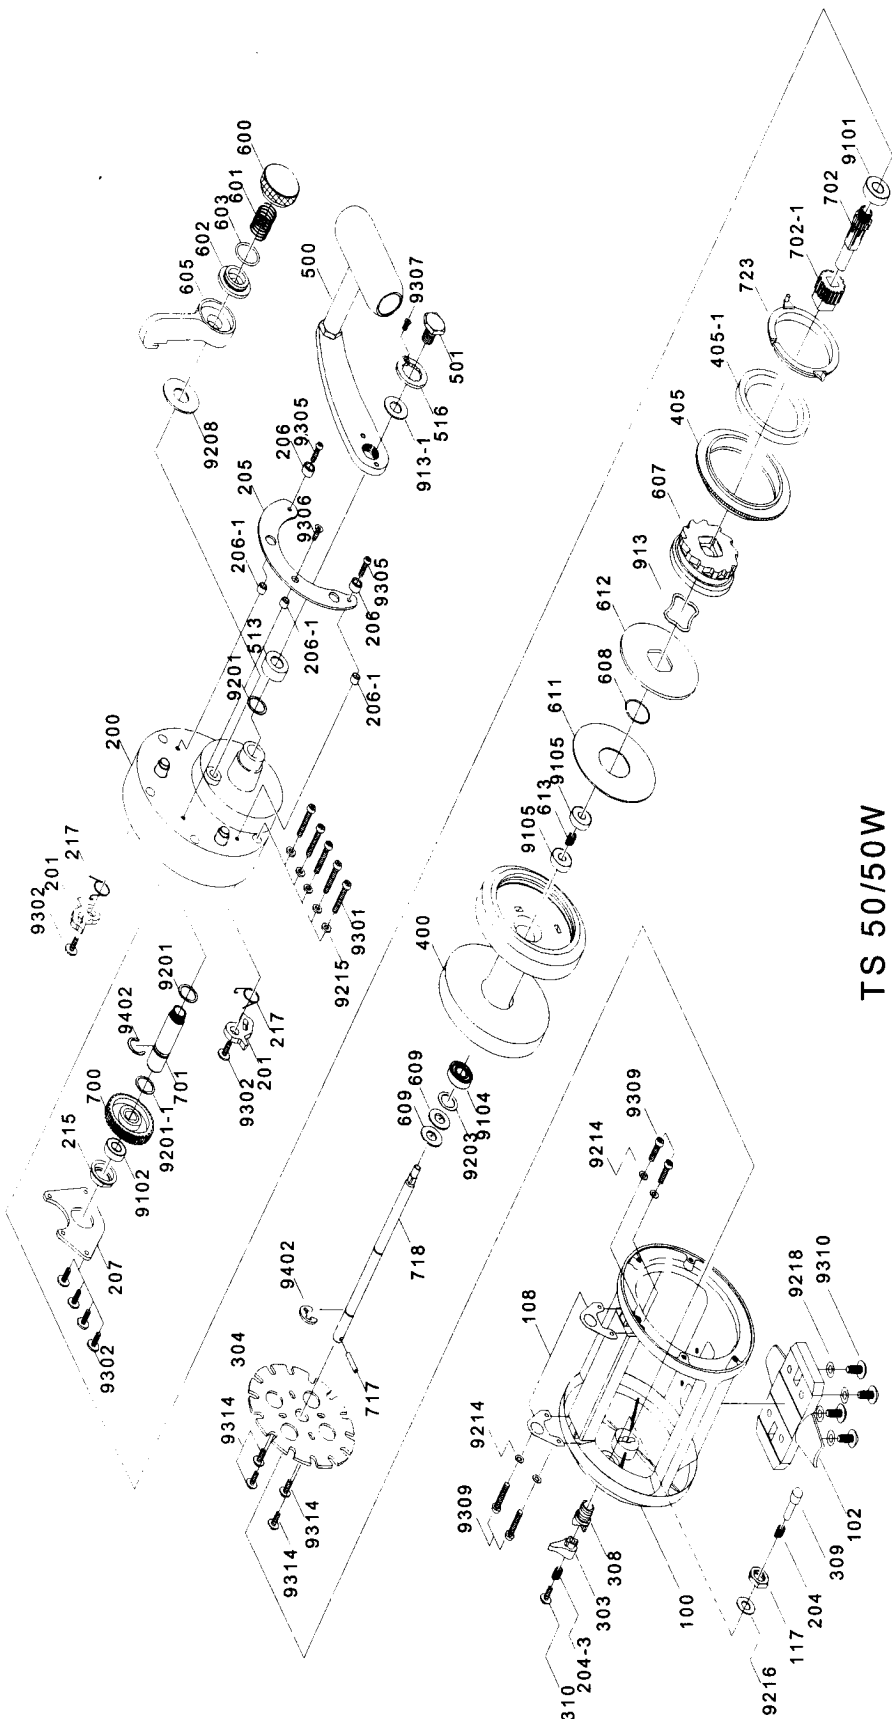

TITUS SILVER

Trolling

TS 50,50W

TS 50/50W