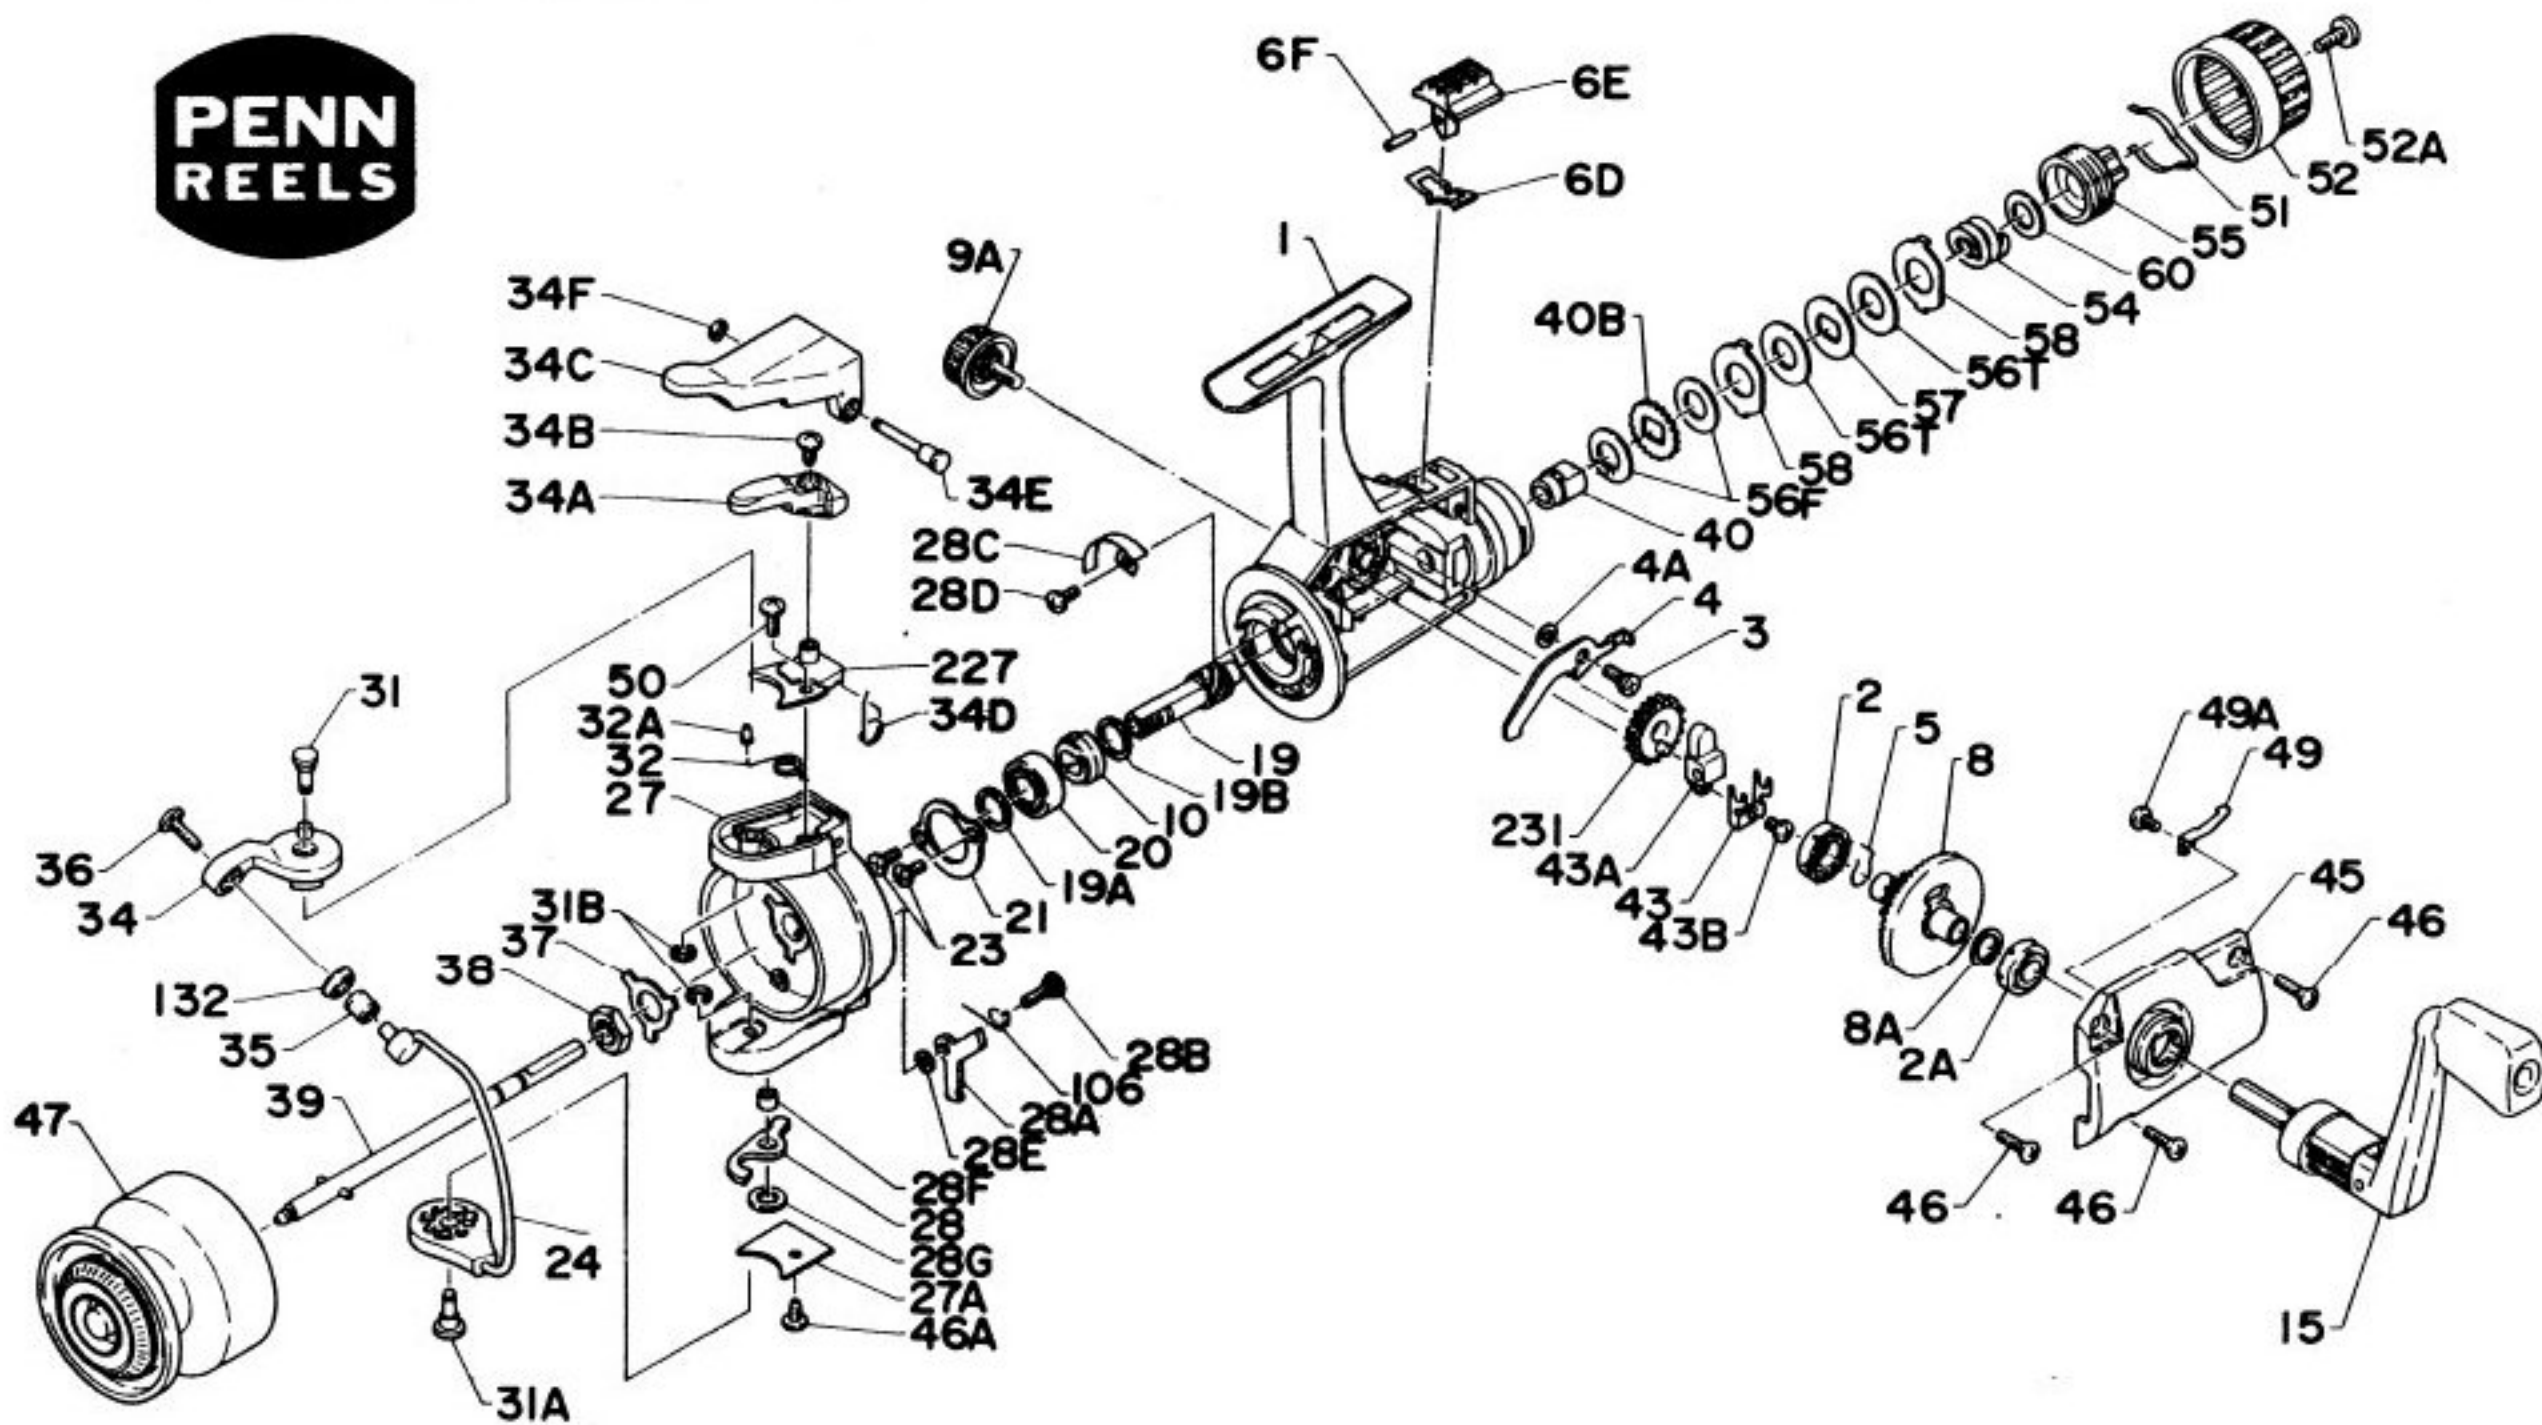

# PARTS FOR MODEL 230GR

Penn Reel Parts list for:

**KEY PART**

NO	NO.	DESCRIPTION
1	1-230	HOUSING
2A	2A-230	COVER BUSHING
3	3-230	DOG MOUNTING SCREW
4	4-230	DOG
4A	4A-240	DOG SHIM
5	5-230	DOG SPRING
6D	6D-240	ECCENTRIC SPRING
6E	6E-230	ECCENTRIC LEVER
6F	6F-240	ECCENTRIC LEVER MTG PIN
8	8-230	MAIN GEAR
8A	8A-230	MAIN GEAR SHIM
9A	9A-240	STANDARD DRIVE SCREW
10	10-230	ANTI-REVERSE RATCHET
15	15-230	HANDLE
19	19-230	PINION GEAR
19A	19A-240	ROTOR WASHER
19B	19B-230	PINION GEAR SPACER
20	20-230	BALL BEARING
21	21-230	BEARING COVER
23	23-230	BEARING COVER SCREW
24	24-230	BAIL
27	27-230	ROTOR CUP
27A	27A-230	ROTOR COVER
28	28-230	TRIP LEVER
28A	28A-230	CAM LEVER
28B	28B-240	CAM LEVER MTG SCREW
28C	28C-240	TRIP CAM
28D	28D-240	TRIP CAM MTG. SCREW
28E	28E-230	CAM LEVER SHIM
28F	28F-230	TRIP LEVER BUSHING
28G	28G-230	TRIP LEVER SHIM
31	31-240	BAIL ARM PIN
31A	31A-230	BAIL WIRE MTG. PIN
31B	31B-240	RETAINING RING
32	32-230	BAIL SPRING
32A	32A-240	BAIL SPRING BUSHING
34	34-230	BAIL ARM