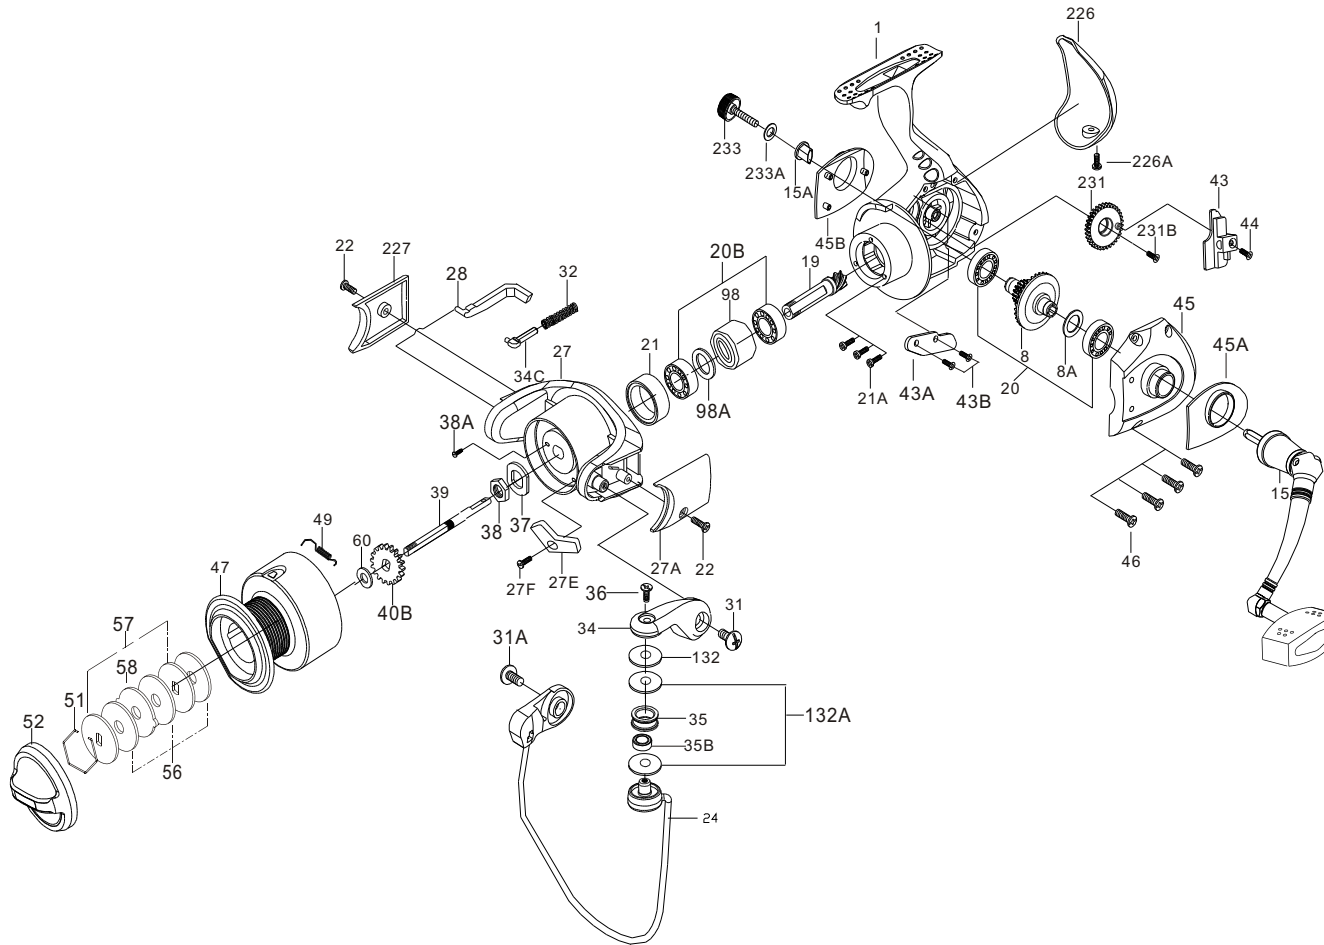

PARTS LIST FOR MODEL SV8000

KEY

NO. Description

- 1 Housing
- 8 Main Gear Assembly
- 8A Main Gear Shim
- 15 Handle Assembly
- 15A Handle Retaining Bushing
- 19 Pinion Gear
- 20 Main Gear Ball Bearing(2req.)
- 20B Pinion Ball Bearing(2 req.)
- 21 Collar
- 21A Bearing Mounting Screw(3 req.)
- 22 Cover Screw(2 req.)
- 24 Bail Wire
- 27 Rotor Cup
- 27A Bail Pivot Cover
- 27E Balance Weight
- 27F Balance Weight Screw
- 28 Trip Lever
- 31 Bail Arm Screw(2req.)
- 31A Bail Wire Screw
- 32 Bail Spring
- 34 Bail Arm
- 34C Pivot Arm
- 35 Line Roller
- 35B Line Roller Bushing
- 36 Bail Stud Screw
- 37 Rotor Washer
- 38 Rotor Nut
- 38A Rotor Nut Screw
- 39 Spool Shaft
- 40B Click Ratchet
- 43 Crosswind Block
- 43A Crosswind Block Plate
- 43B Crosswind Block Plate Screw
- 44 Crosswind Block Screw
- 45 Housing Cover
- 45A L. S. Rear cap
- 45B R. S. Rear cap
- 46 Housing Cover Screw(4 req.)
- 47 Spool Assembly
- 49 Spool Click Spring
- 51 Retaining Ring
- 52 Drag Knob
- 56 Friction Drag Washer(3req.)
- 57 Keyed Washer(2 req.)
- 58 Drag Washer Earred
- 60 Thrust Washer
- 98 Clutch Retainer
- 98A Clutch Shim
- 132 Roller Washer
- 132A Roller Washer (Plastic)(2req.)
- 226 Rear Cap
- 226A Rear Cap Screw
- 227 Cam Cover
- 231 Crosswind Gear
- 231B Crosswind Gear Screw
- 233 Bearing Cover
- 233A Bearing Cover Washer