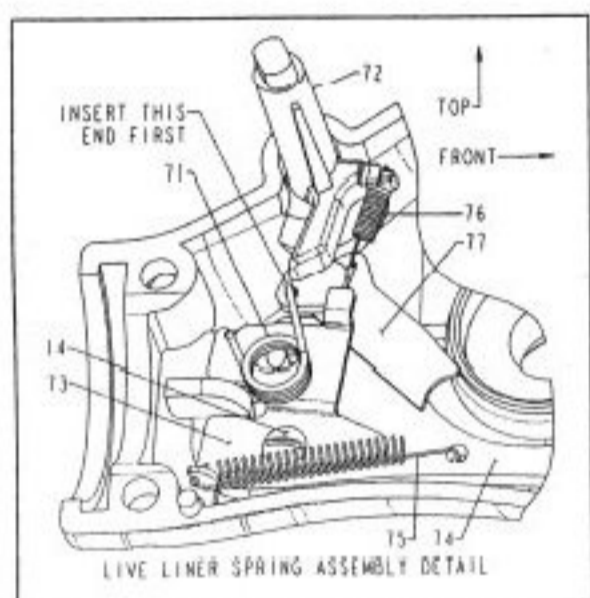

PENN PARTS LIST FOR MODELS 560L
Live Liner

Penn Reel Parts list for:

Model: 560L - LIVE LINER

KEY NO.	PART NO.	DESCRIPTION	KEY NO.	PART NO.	DESCRIPTION
1	1-560L	HOUSING	47C	47C-5600	DRAG COVER
2	44-5600	SCREW (3 REQ.)	47D	47D-5600	LINE CLIP
3	44-710	SCREW (3 REQ.)	48	48-5600	CLICK TONGUE W/SPRING
6	6-5600	MAIN DRAG WASHER HT-100	51	51-650	RETAINING RING
7	7-5600	MAIN KEYED DRAG WASHER	52	52-560	DRAG KNOB (COMPLETE)
8	8-5600	GEAR	56T	56T-650	DRAG WASHER (TEFLON)
9	22-750	SCREW (2 REQ.)	57	57-5600	DRAG WASHER (KEYED)
11	36-5600	SCREW	70	70-5600	LIVE LINER ECCENTRIC LEVER (LEFT)
12	36A-5600	LOCK WASHER	70A	70A-5600	LIVE LINER ECCENTRIC LEVER (RIGHT)
13	63A-2.5FR	SCREW	70C	70C-5600	SCREW
14	44-4400	SCREW (2 REQ.)	71	71-5600	LIVE LINER ECCENTRIC SPRING
15	15-560	HANDLE NEW GOLD COMPLETE	72	72-5600	LIVE LINER ECCENTRIC
15C	15C-650	PIVOT SCREW	73	73-5600	LIVE LINER PLATE
15G	15G-5600	HANDLE PIVOT	74	74-5600	LIVE LINER DOG
16	16-560	COLLAR	75	75-5600	LIVE LINER DOG SPRING
19	19-5600	PINION	76	76-5600	TRIP SPRING
20	20-722	BALL BEARING (2 REQ.)	77	77-5600	TRIP LEVER
20A	20-6500	BALL BEARING (2 REQ.)	82	82-5600	REAR HOUSING
24	24-5600	BAL WIRE	83	83-5600	REAR DRAG RATCHET
27	27-5600	ROTOR CUP	83A	83A-5600	REAR DRAG RATCHET WASHER
27A	27A-5600	BAL PIVOT COVER	84	84-5600	REAR DRAG CLICK SPRING
28	28-5600	TRIP LEVER	84A	84A-5600	REAR DRAG CLICK RETAINER
31	36-750	SCREW (2 REQ.)	85	85-5600	REAR DRAG WASHER
32	32-5600	BAL SPRING	85A	85A-5600	REAR KEYED WASHER
34	34-5600	BAL ARM	85B	85B-5600	REAR EARED WASHER
34A	34A-5600	ROTOR BUSHING (2 REQ.)	86	86-5600	REAR DRAG SPRING
34B	34B-5600	PIVOT PLATE	86A	86A-5600	REAR DRAG NUT
34C	34C-5600	PIVOT ARM	87	87-5600	REAR CLICK PIN
35	35-5600	LINE ROLLER	87A	87A-5600	REAR CLICK PIN RING
35A	35A-706	BAL BEARING	88	88-5600	REAR DRAG KNOB
38	38-5600	ROTOR NUT	95B	95B-70	ROTOR LOCKING PLATE
39	39-5600	SPOOL SHAFT	98	98-5600	CLUTCH RETAINER
39A	39A-5600	LOCATING PIN CLIP	98C	98C-5600	CLUTCH BEARING ASSEMBLY
39B	39B-5600	LOCATING PIN	117	117-5600	DRIVE PLATE
43	43N-5600	CROSSWIND BLOCK	132	132-5600	LINE ROLLER WASHER
43A	43A-5600	SPOOL SHAFT CLIP	227	227-5600	BAL TRIP COVER
44	39-4CH	SCREW (4 REQ.)	231	231N-5600	CROSSWIND GEAR
45	45-560L	HOUSING COVER	233	233-5600	BEARING COVER
47	47-560L	SPOOL (COMPLETE)			