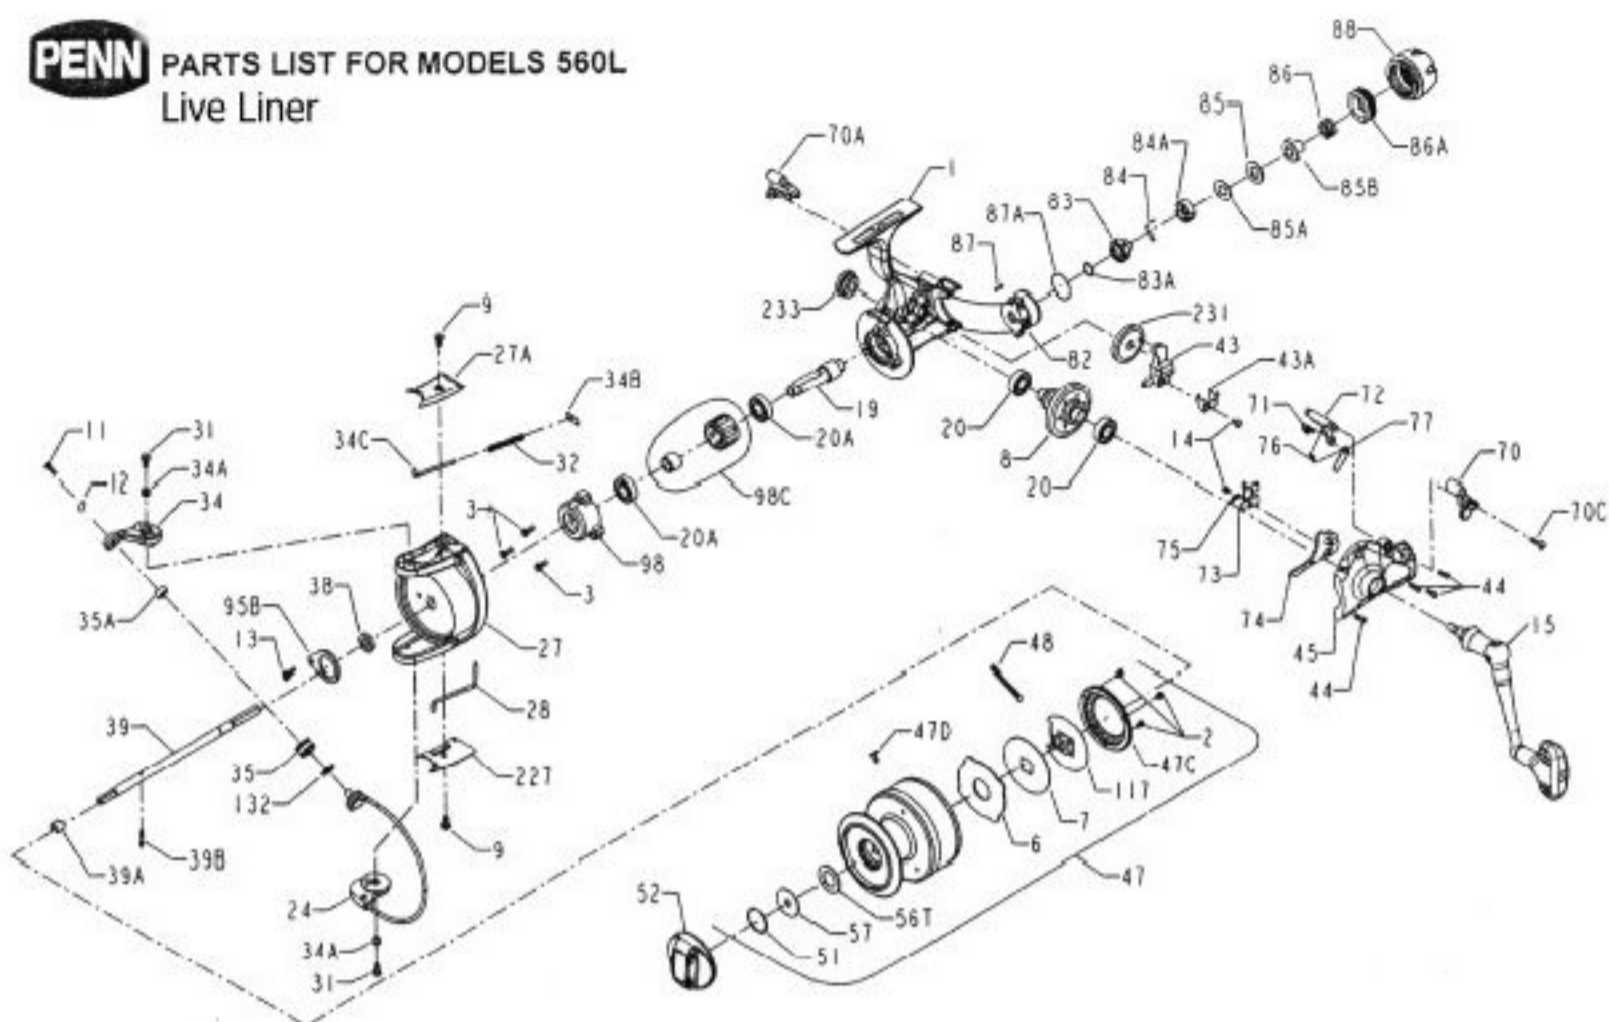

PENN PARTS LIST FOR MODELS 560L
Live Liner

Penn Reel Parts list for:

Model: 560L - LIVE LINER

KEY NO.	PART NO.	DESCRIPTION	KEY NO.	PART NO.	DESCRIPTION
1	1-560L	HOUSING	47C	47C-5600	DRAG COVER
2	44-5600	SCREW (3 REQ.)	47D	47D-5600	LINE CLIP
3	44-710	SCREW (3 REQ.)	48	48-5600	CLICK TONGUE W/SPRING
6	6-5600	MAIN DRAG WASHER HT-100	51	51-650	RETAINING RING
7	7-5600	MAIN KEYED DRAG WASHER	52	52-560	DRAG KNOB (COMPLETE)
8	8-5600	GEAR	56T	56T-650	DRAG WASHER (TEFLON)
9	22-750	SCREW (2 REQ.)	57	57-5600	DRAG WASHER (KEYED)
11	36-5600	SCREW	70	70-5600	LIVE LINER ECCENTRIC LEVER (LEFT)
12	36A-5600	LOCK WASHER	70A	70A-5600	LIVE LINER ECCENTRIC LEVER (RIGHT)
13	63A-2.5FR	SCREW	70C	70C-5600	SCREW
14	44-4400	SCREW (2 REQ.)	71	71-5600	LIVE LINER ECCENTRIC SPRING
15	15-560	HANDLE NEW GOLD COMPLETE	72	72-5600	LIVE LINER ECCENTRIC
15C	15C-650	PIVOT SCREW	73	73-5600	LIVE LINER PLATE
15G	15G-5600	HANDLE PIVOT	74	74-5600	LIVE LINER DOG
16	16-560	COLLAR	75	75-5600	LIVE LINER DOG SPRING
19	19-5600	PINION	76	76-5600	TRIP SPRING
20	20-722	BALL BEARING (2 REQ.)	77	77-5600	TRIP LEVER
20A	20-6500	BALL BEARING (2 REQ.)	82	82-5600	REAR HOUSING
24	24-5600	BAL WIRE	83	83-5600	REAR DRAG RATCHET
27	27-5600	ROTOR CUP	83A	83A-5600	REAR DRAG RATCHET WASHER
27A	27A-5600	BAL PIVOT COVER	84	84-5600	REAR DRAG CLICK SPRING
28	28-5600	TRIP LEVER	84A	84A-5600	REAR DRAG CLICK RETAINER
31	36-750	SCREW (2 REQ.)	85	85-5600	REAR DRAG WASHER
32	32-5600	BAL SPRING	85A	85A-5600	REAR KEYED WASHER
34	34-5600	BAL ARM	85B	85B-5600	REAR EARED WASHER
34A	34A-5600	ROTOR BUSHING (2 REQ.)	86	86-5600	REAR DRAG SPRING
34B	34B-5600	PIVOT PLATE	86A	86A-5600	REAR DRAG NUT
34C	34C-5600	PIVOT ARM	87	87-5600	REAR CLICK PIN
35	35-5600	LINE ROLLER	87A	87A-5600	REAR CLICK PIN RING
35A	35A-706	BAL BEARING	88	88-5600	REAR DRAG KNOB
38	38-5600	ROTOR NUT	95B	95B-70	ROTOR LOCKING PLATE
39	39-5600	SPOOL SHAFT	98	98-5600	CLUTCH RETAINER
39A	39A-5600	LOCATING PIN CLIP	98C	98C-5600	CLUTCH BEARING ASSEMBLY
39B	39B-5600	LOCATING PIN	117	117-5600	DRIVE PLATE
43	43N-5600	CROSSWIND BLOCK	132	132-5600	LINE ROLLER WASHER
43A	43A-5600	SPOOL SHAFT CLIP	227	227-5600	BAL TRIP COVER
44	39-4CH	SCREW (4 REQ.)	231	231N-5600	CROSSWIND GEAR
45	45-560L	HOUSING COVER	233	233-5600	BEARING COVER
47	47-560L	SPOOL (COMPLETE)			