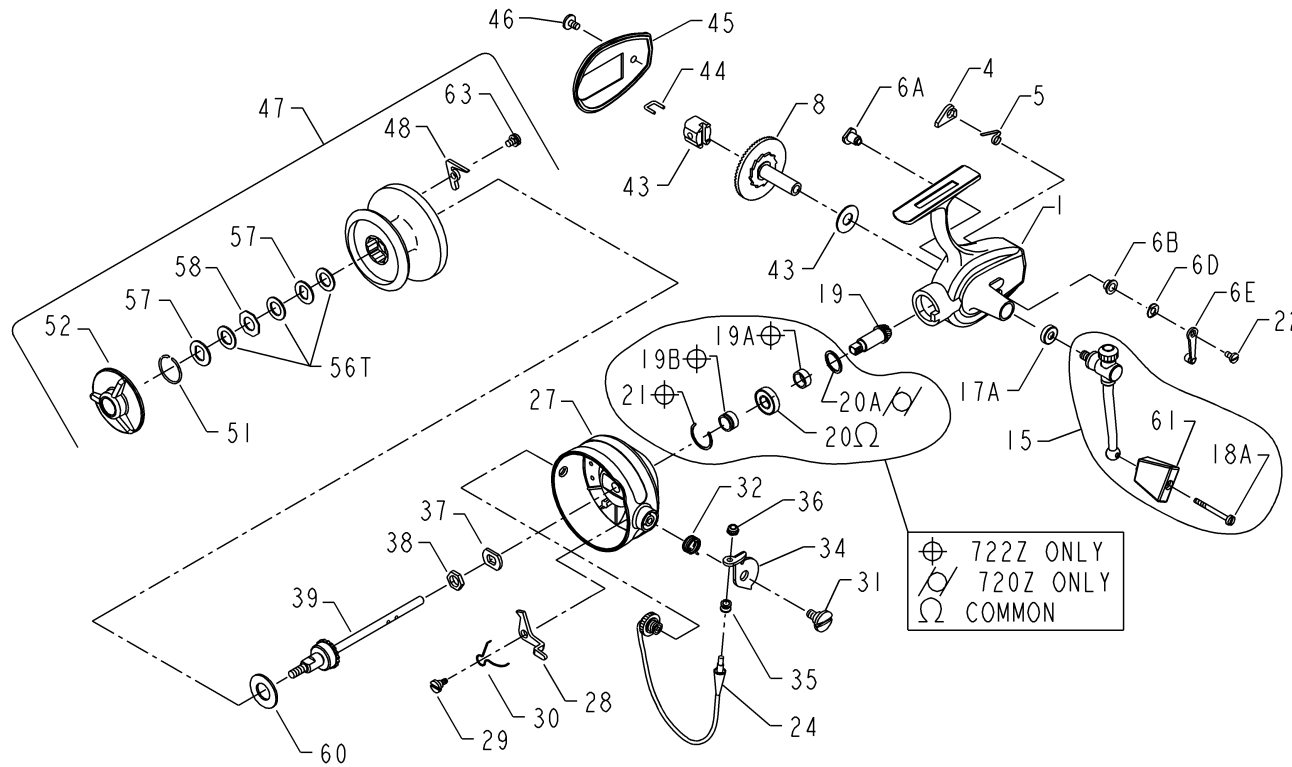

# PARTS LIST FOR MODELS 720Z AND 722Z

KEY NO.	DESCRIPTION	PART NO.
1	Housing w/Bushing	001 720Z
*	*Housing w/Bushing	*001 722Z
4	Dog	004 720
5	Dog Spring	005 720
6A	Eccentric	006A720
6B	Eccentric Liner	006B720Z
6D	Eccentric Spring	006D720
6E	Eccentric Lever	006E710
8	Main Gear w/Ratchet	008 720
*	*Main Gear w/Ratchet	*008 722
12	Crosswind Screw	012 722
15	Handle Assembly (Complete)	015 720Z
*	*Handle Assembly (Complete)	*015 722Z
17A	Handle Cover Washer	017A720Z
18A	Handle Screw	018A720Z
19	Pinion Gear	019 720
*	*Pinion Gear	*019 722
19A	Gear End Spacer (722Z only)	019A722
19B	Rotor End Spacer (722Z only)	019B722
20	Pinion Bearing	020 720
*	*Pinion Bearing	*020 722
20A	Pinion Thrust Washer (720Z only)	020A720
21	Bearing Retainer (722Z only)	021 722
22	Eccentric Screw	022 109
24	Bail Wire	024 720
27	Rotor Cup	027 720Z
*	*Rotor Cup	*027 722Z
28	Bail Release Arm	028 720
29	Bail Release Arm	029 720
30	Arm Release Spring	030 720
31	Bail Screw	031 710
32	Bail Spring	032 720
34	Bail Arm	034 720
35	Line Roller	035 720
36	Bail Lock Nut	036 700
37	Rotor Cup Washer	037 720
38	Rotor Cup Nut	038 720
39	Spool Shaft Assembly	039 720
43	Crosswind Block	043 720
44	Crosswind Connector	044 720
45	Housing Plate	045 720Z
*	*Housing Plate	*045 722Z
46	Housing Plate Screw	046 720
47	Spool Assembly (Complete)	047 720Z
*	*Spool Assembly (Complete)	*047 722Z
48	Click Tongue	048 720
51	Retaining Spring	051 710
52	Drag Knob	052 720Z
56T	Drag Washer (Teflon®)	056 710
57	Metal Slot Washer	057 720
58	Metal Washer (Octagon)	058 720
60	Rear Drag Washer	060 712
61	Handle Knob	061 720Z
63	Click Screw	63 349

\* Not Shown