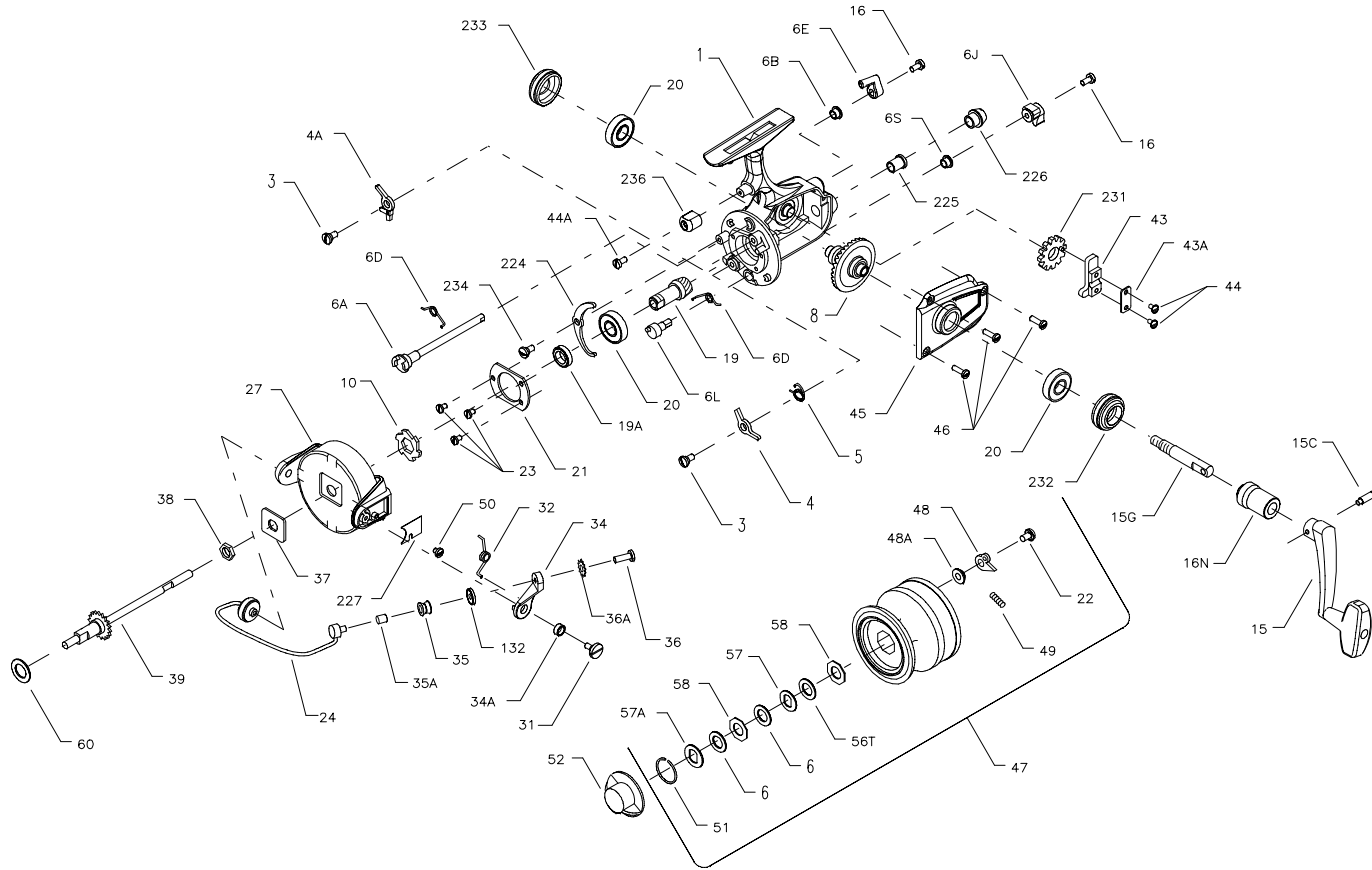

# PARTS LIST FOR MODELS 7500SS AND 8500SS

KEY NO.	PART NO.	DESCRIPTION
6A	006A750	Upper Eccentric
6B	006B750	Upper Eccentric Liner
6D	006D710	Eccentric Spring
6E	006E750	Anti-Reverse Lever
6J	006J750	Silent Dog Lever
6L	006L750	Silent Eccentric
6S	006B700Z	Silent Eccentric Liner
8	008P7500	Main Gear
10	010 750	Ratchet
15	015 750	Handle
15C	015C750	Handle Pivot Screw
15G	015G850	Handle Pivot
16	016 910	Eccentric Screw (2 req.)
16N	016N850	Handle Collar
19	019P7500	Pinion
19A	019A750	Pinion Spacer
20	020 704	Bearing (3 req.)
21	021 750	Bearing Cover
22	022 750	Spool Click Screw
23	023 750	Bearing Cover Screw (3 req.)
24	024 750	Bail Wire
	024 850	Bail Wire
27	027 750	Rotor
	027 850	Rotor
31	031 750	Bail Arm Screw
32	032 750	Bail Arm Spring
34	034 750	Bail Arm
34A	034A750	Bail Arm Bushing
35	035 750	Liner Roller
35A	035A704	Line Roller Bushing
36	036 750	Bail Stud Screw
36A	036A750	Lock Washer
37	037 706	Rotor Washer
38	038 710	Rotor Nut
39	039 750	Spool Shaft
43	043 750	Crosswind Block
43A	043A750	Crosswind Block Plate
44	044 750	Crosswind Block Screw (2 req.)
44A	044 750	Trip Bumper Screw
45	045 7500	Housing Cover
46	046 750	Housing Cover Screw (3 req.)
47	047 7500	Spool (Complete)
	047 8500	Spool (Complete)
48	048 750	Click Tongue
48A	048A750	Click Tongue Washer
49	049 710	Click Tongue Spring
50	052 712	Bail Spring Cover Screw
51	051 704	Retaining Ring
52	052 750	Drag Knob
56T	056T704	Drag Washer (Teflon®)
57	057 704	Drag Washer Keyed
57A	057A750	Drag Washer Keyed
58	058 704	Metal Keyed (Octagon) (2 req.)
60	060 750	Thrust Washer
132	132 750	Roller Washer
224	224 750	Transfer Lever
225	225 750	Crosswind Shaft Bushing
226	226 7500	Bushing Cap Cover
227	227 750	Bail Spring Cover
231	231 750	Crosswind Gear
232	232 750	Bearing Cover (Open)
233	233 750	Bearing Cover (Closed)
234	234 750	Transfer Lever Screw
236	236 750	Trip Bumper
*	*300 7500	Power Handle