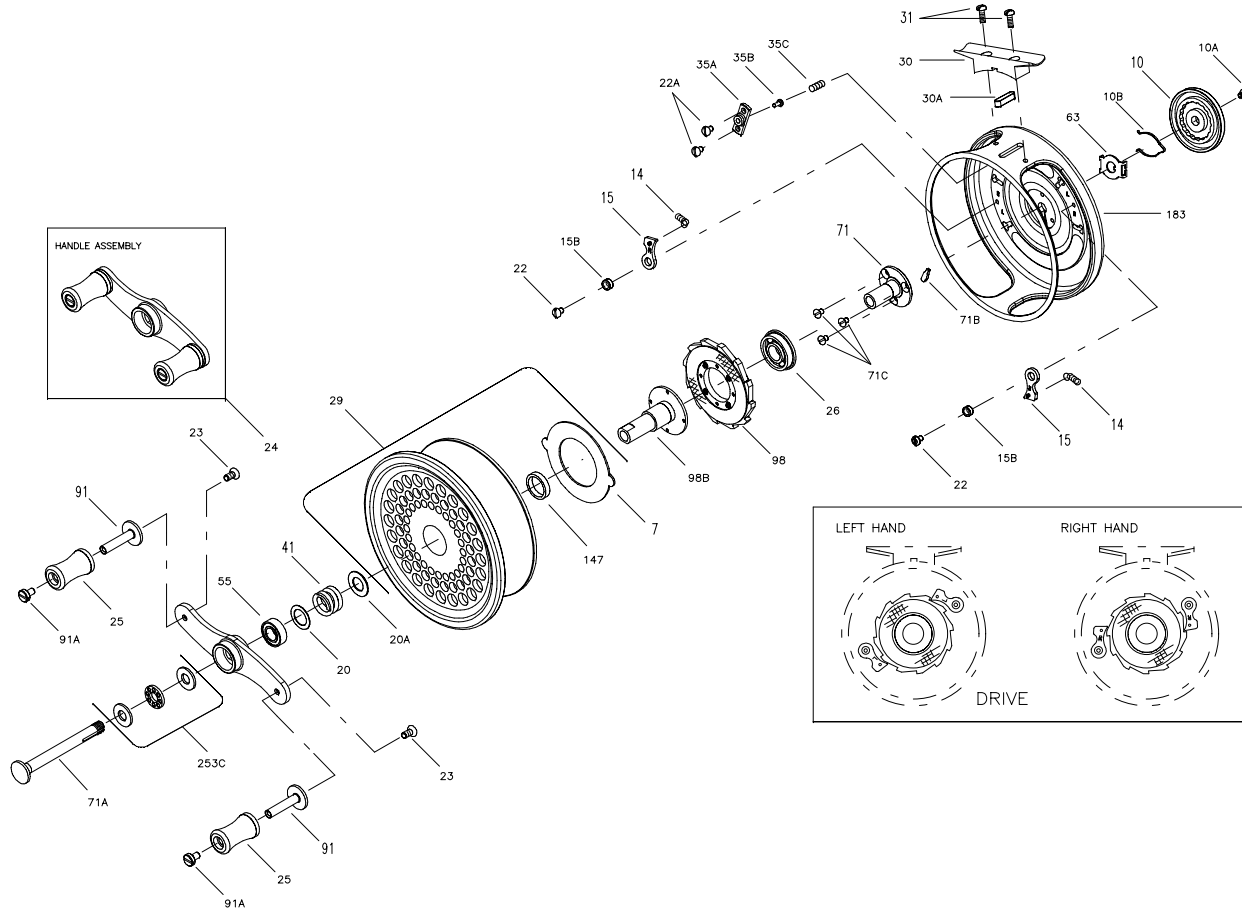

# PARTS LIST FOR MODEL 4GAR

KEY NO.	PART NO.	DESCRIPTION
7	007 4GAR	Metal Drag Washer
10	010N2.5FRG	Drag Knob
10A	010A2.5FR	Retaining Screw
10B	010B2.5FR	Detent Spring
14	014 500	Dog Coil Spring (2 req.)
15	015 4FR	Dog (2 req.)
15B	015B2.5FR	Dog Bushing (2 req.)
20	020 4FR	Spool Thrust Washer
20A	020 4GAR	Spool Thrust Washer
22	022 2.5FR	Dog Screw (2 req.)
22A	022 2.5FR	Click Housing Screw (2 req.)
23	023 2.5FR	Handle Post Screw (2 req.)
24	024 4GAR	Handle Assembly (Complete)
25	025 4FR	Handle Knob (2 req.)
26	026 2.5FR	Flange Bearing
29	029L4GAR	Spool Assembly
30	030 4FRG	Stand
30A	030A2.5FR	Stabilizer Bar
31	031 2.5FR	Stand Screw (2 req.)
35A	035A2.5FR	Click Housing
35B	035B2.5FR	Click Pin
35C	107 060	Click Pin Spring
41	041 4FR	Drag Coil Spring
55	055 012H	Ball Bearing (Outer)
63	063 2.5FR	Spring Retainer
71	071 4GAR	Spindle
71A	071A4GAR	Spindle Stud
71B	071B2.5FR	Spindle Lock Pin
71C	071C2.5FR	Spindle Screw (3 req.)
91	091 4FRG	Handle Post (2 req.)
91A	091A2.5FR	Handle Screw
98	098N4GAR	Drag Washer/Ratchet
98B	098B4GAR	Spindle Sleeve
147	147N320	Spool Bushing
183	183 4GAR	Frame
253C	253C4GAR	Thrust Bearing (Complete)