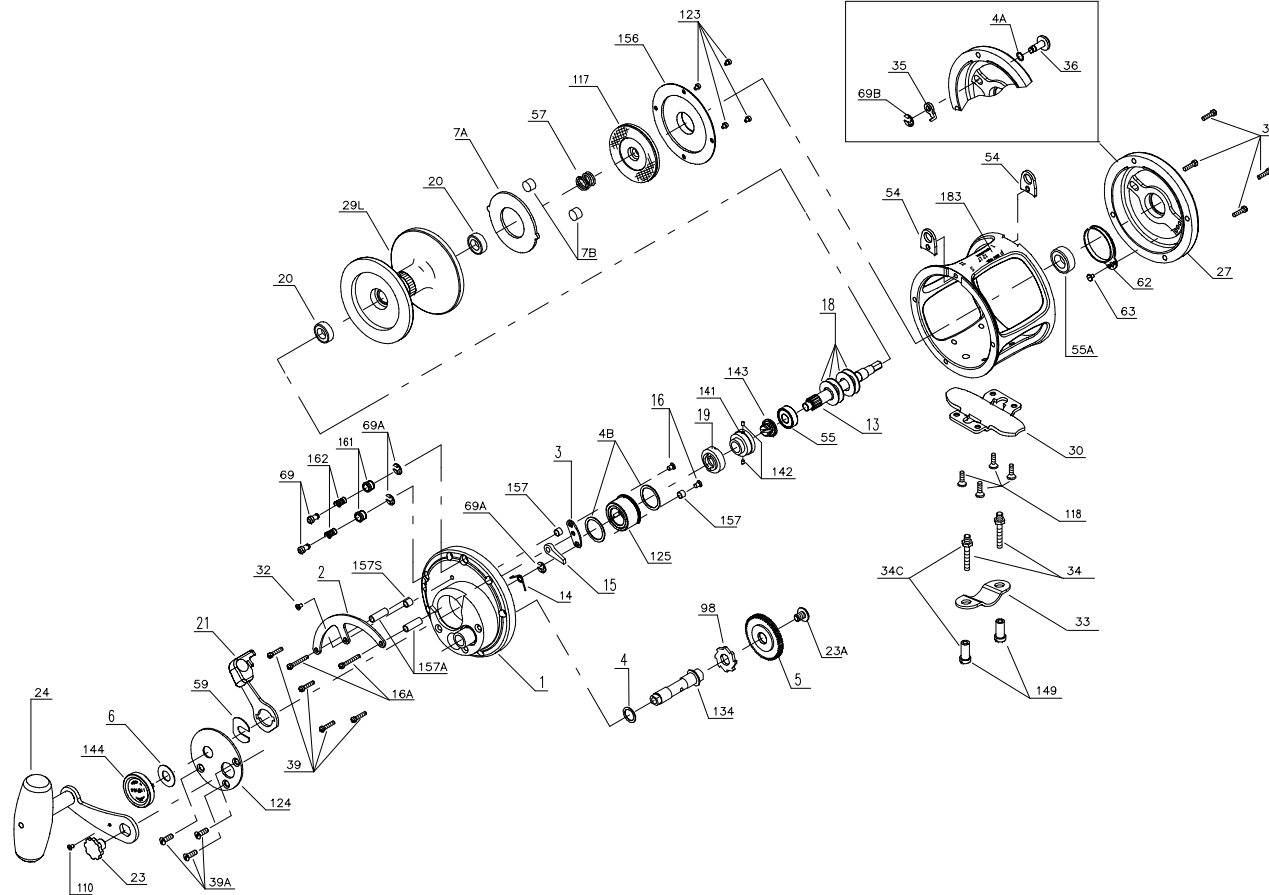

PARTS LIST FOR MODEL 12LT

KEY NO.	DESCRIPTION	PART NO.
1	Right Side Plate Assembly	001 12LT
2	Quadrant Ring	002 006
3	Ratchet Dog Bridge	003 012LT
4	Gear Stud Washer	004 012
4A	Click Button Washers	004 012H
4B	Cam Thrust Washers (2 req.)	004 012LT
5	Main Gear	005 012H
6	Spacer Washer	006 155
7A	Metal Ear Drag Washer	007A006
7B	Pressure Plugs (2 req.)	007B012H
13	Pinion Gear	013 012H
14	Dog Spring	014 006
15	Dog	015 149
16	Bridge Screws (2 req.)	016 006
16A	Quadrant Long Screws (2 req.)	016 009
18	Disc Clutch Springs (4 req.)	018 012T
19	Eccentric Cam	019 012LT
20	Spool Bearings (2 req.)	020L722
21	Eccentric Lever	021 012LT
23	Handle Screw	023 060
23A	Gear Screw	023 006CH
24	Handle Complete	024 012LT
27	Left Side Plate Assembly	027 012LT
29L	Spool	029L012LT
30	Stand	030 012LT
32	Quadrant Short Screw	032 310
33	Rod Clamp	033 200
34	Rod Clamp Screws (2 req.)	034 114HLW
34C	Rod Bolts w/Nuts	034C114HLW
35	Click Tongue	035 320
36	Click Button	036 012LT
39	Frame Screws (8 req.)	039 005
39A	Bridge Cover Screws (3 req.)	039A080S
54	Harness Lugs (2 req.)	054 113
55	Ball Bearing	055 006
55A	L.S. Plate Bearing	055 012H
57	L.S. Bearing Spring	057 109
59	Slotted Washer	059 050
62	Click Spring	062 025
63	Click Spring Screw	063 209
69	Locating Pin (2 req.)	069 012LT
69A	Retaining Ring (3 req.)	069B050
69B	Click Button Retaining Ring	069B600
98	Gear Ratchet	098 006
110	Handle Lock Screw	110 060
117	Drive Plate Assembly	117 012T
118	Stand Screw (4 req.)	118 080
123	Drag Cover Screws (4 req.)	016 910
124	Bridge Cover	124 012LT
125	Cam Housing	125 012LT
134	Gear Stud	134 012H
141	Cam Follower	141 012LT
142	Cam Follower Pin (2 req.)	142 012LT
143	Adjusting Screw	143 012LT
144	Preset Knob	144 016S
149	Rod Clamp Nut (2 req.)	149 045
156	Drag Cover	156 012LT
157	Bridge Spacer Bushings (2 req.)	157 012
157A	Quadrant Spacer Bushings (2 req.)	157 012T
157S	Quadrant Spacer Bushings (2 req.)	157S012LT
161	Locating Pin Bushing (2 req.)	161 012LT
162	Locating Pin Spring (2 req.)	162 012LT
183	Tube Frame	183 012LT