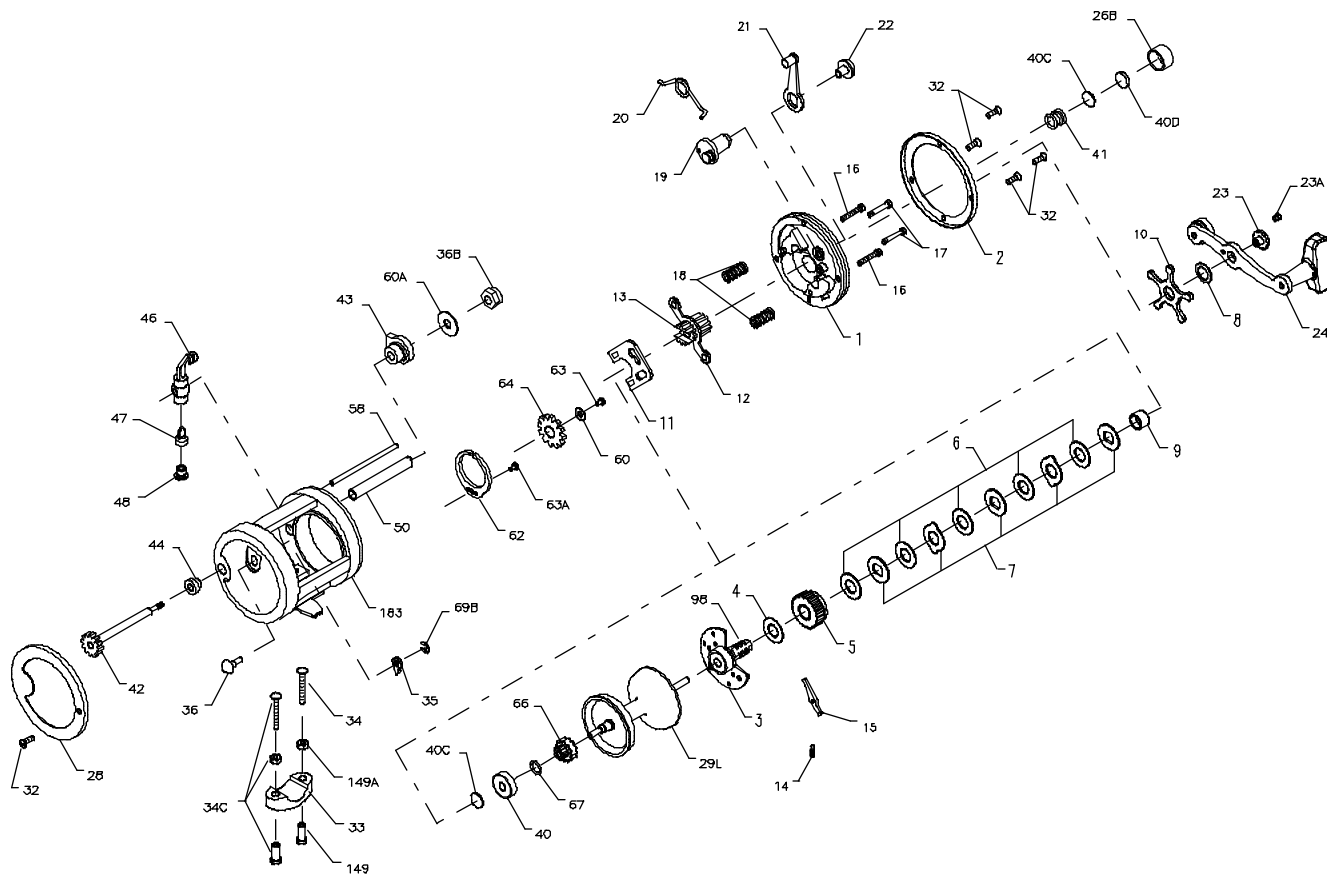

PARTS LIST FOR MODEL 320GTi

KEY NO.	DESCRIPTION	PART NO.
1	Right Side Plate	001 225
2	Quadrant Ring	002 025
3	Dog Bridge (2 req.)	003 225
4	Gear Stud Washer	004 025
5	Main Gear	005 225
6	Drag Washer HT-100	006 225
13	Pinion Gear	013N025
14	Dog Spring (2 req.)	014 099
15	Dog (2 req.)	015N025
18	Clutch Disc Spring (4 req.)	018 040
20	Thrust Washer	020 040