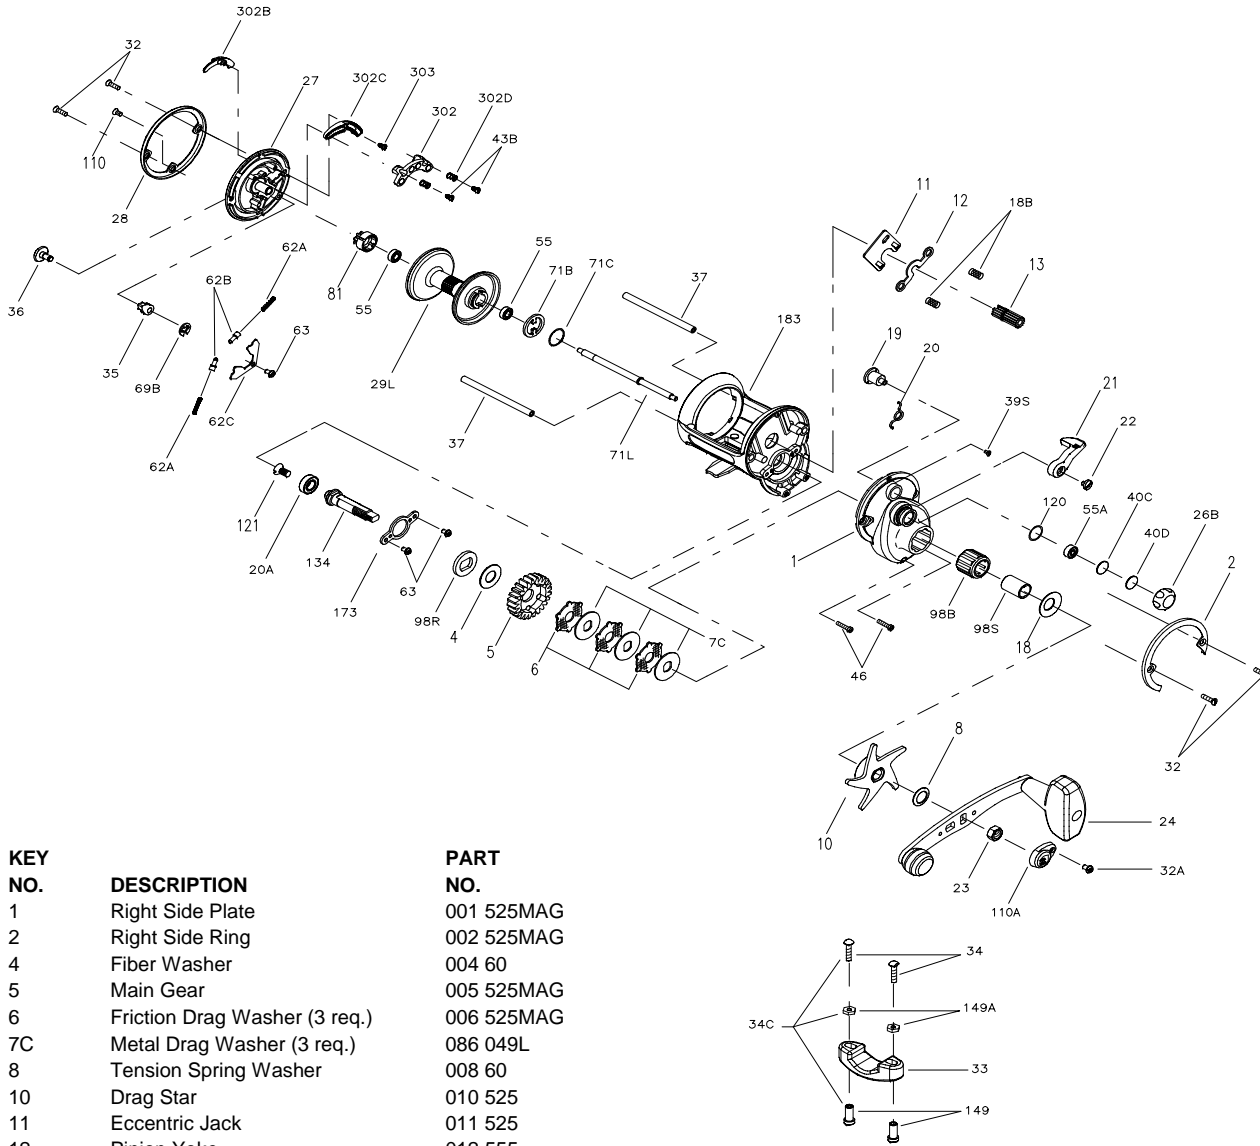

# PARTS LIST FOR MODEL 525MAG

KEY NO.	DESCRIPTION	PART NO.
1	Right Side Plate	001 525MAG
2	Right Side Ring	002 525MAG
4	Fiber Washer	004 60
5	Main Gear	005 525MAG
6	Friction Drag Washer (3 req.)	006 525MAG
7C	Metal Drag Washer (3 req.)	086 049L
8	Tension Spring Washer	008 60
10	Drag Star	010 525
11	Eccentric Jack	011 525
12	Pinion Yoke	012 555
13	Pinion Gear	013 525MAG
18	Tension Spring Washer	018 505
18B	Clutch Spring (2 req.)	018 525
19	Eccentric	019 525
20	Eccentric Spring	020 525