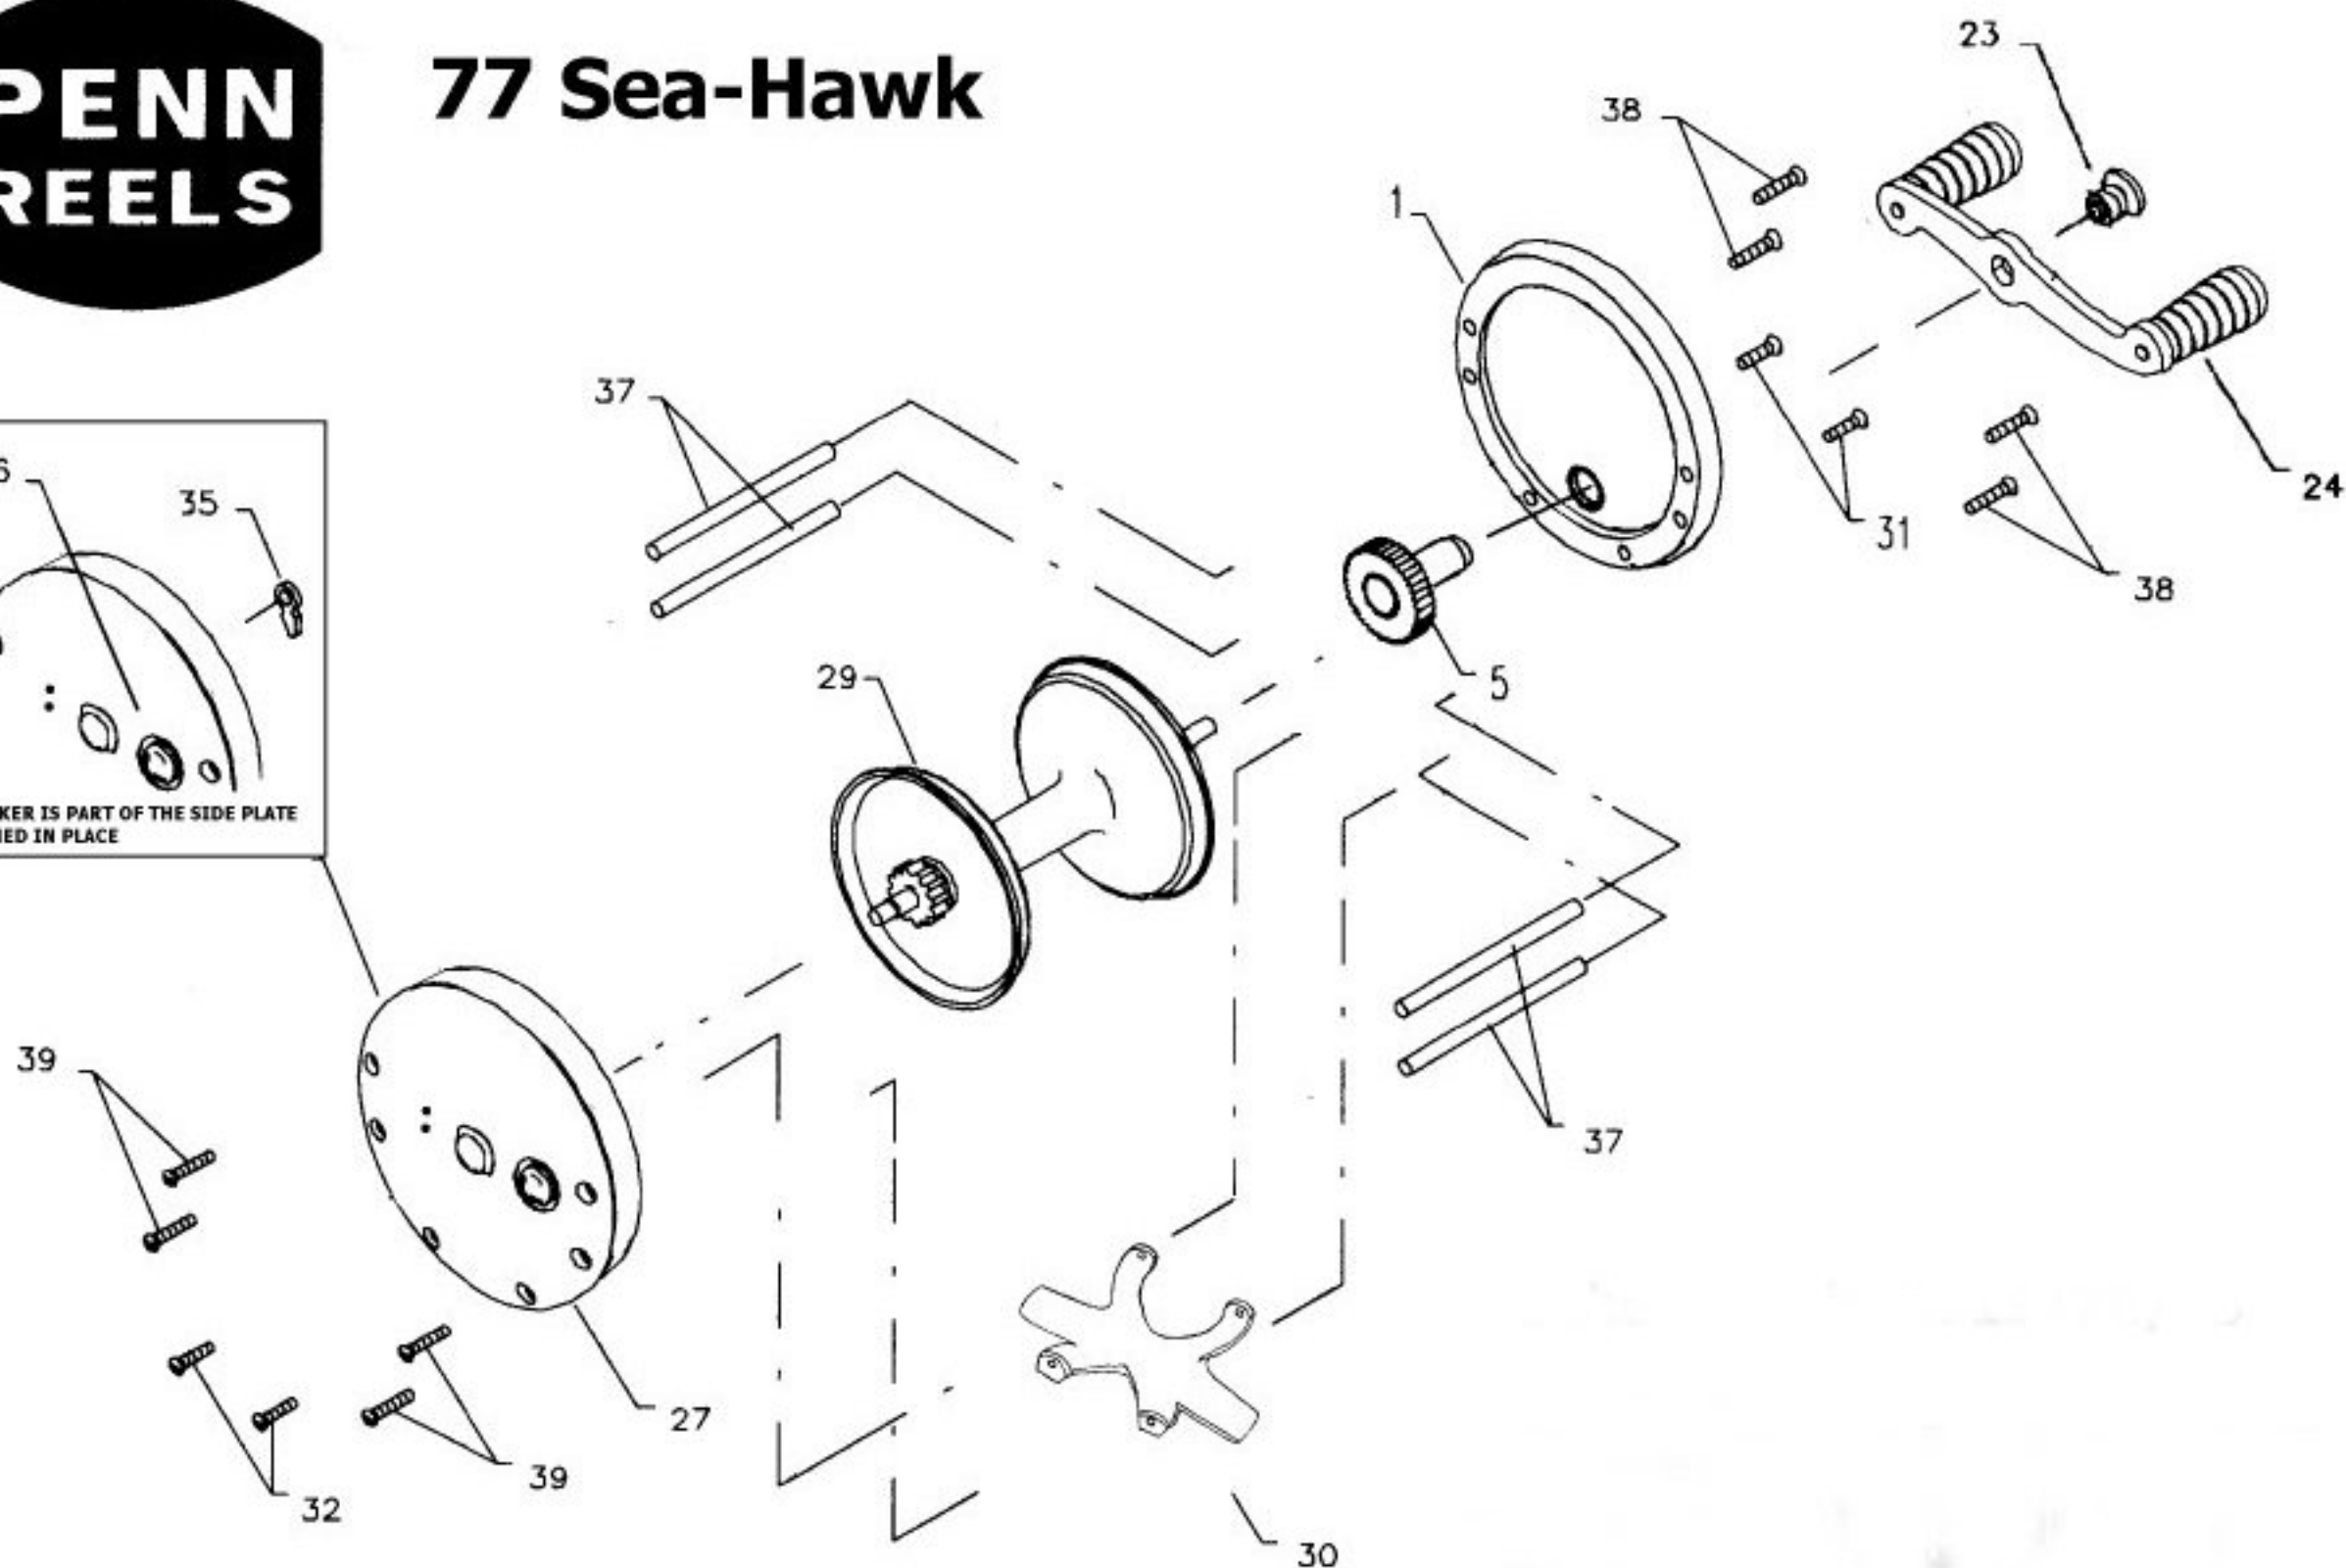

77 Sea-Hawk

Penn Reel Parts list for:

KEY NO	PART NO.	DESCRIPTION
1	1-77	R.S. PLATE
5	5-77	MAIN GEAR
13	13-77	PINION
23	23-85	HANDLE SCREW
24	24-77	HANDLE
27	27-77	L.S. PLATE
29	29-77	PLASTIC SPOOL
30	30-77	STAND

Model: 77

KEY NO	PART NO.	DESCRIPTION
31	31-77	R.S. STAND SCREW
32	31-77	L.S. STAND SCREW
35	35-155	CLICK TONGUE
36	36-155CH	CLICK BUTTON
37	37-77	FRAME POST
38	31-77	R.S. POST SCREW
39	31-77	L.S. POST SCREW