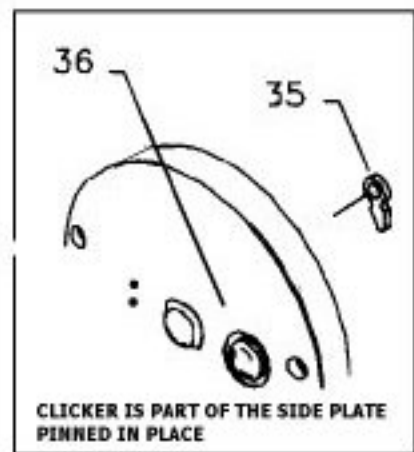

77 Sea-Hawk

Penn Reel Parts list for:

KEY NO	PART NO.	DESCRIPTION
1	1-77	R.S. PLATE
5	5-77	MAIN GEAR
13	13-77	PINION
23	23-85	HANDLE SCREW
24	24-77	HANDLE
27	27-77	L.S. PLATE
29	29-77	PLASTIC SPOOL
30	30-77	STAND

Model: 77

KEY NO	PART NO.	DESCRIPTION
31	31-77	R.S. STAND SCREW
32	31-77	L.S. STAND SCREW
35	35-155	CLICK TONGUE
36	36-155CH	CLICK BUTTON
37	37-77	FRAME POST
38	31-77	R.S. POST SCREW
39	31-77	L.S. POST SCREW