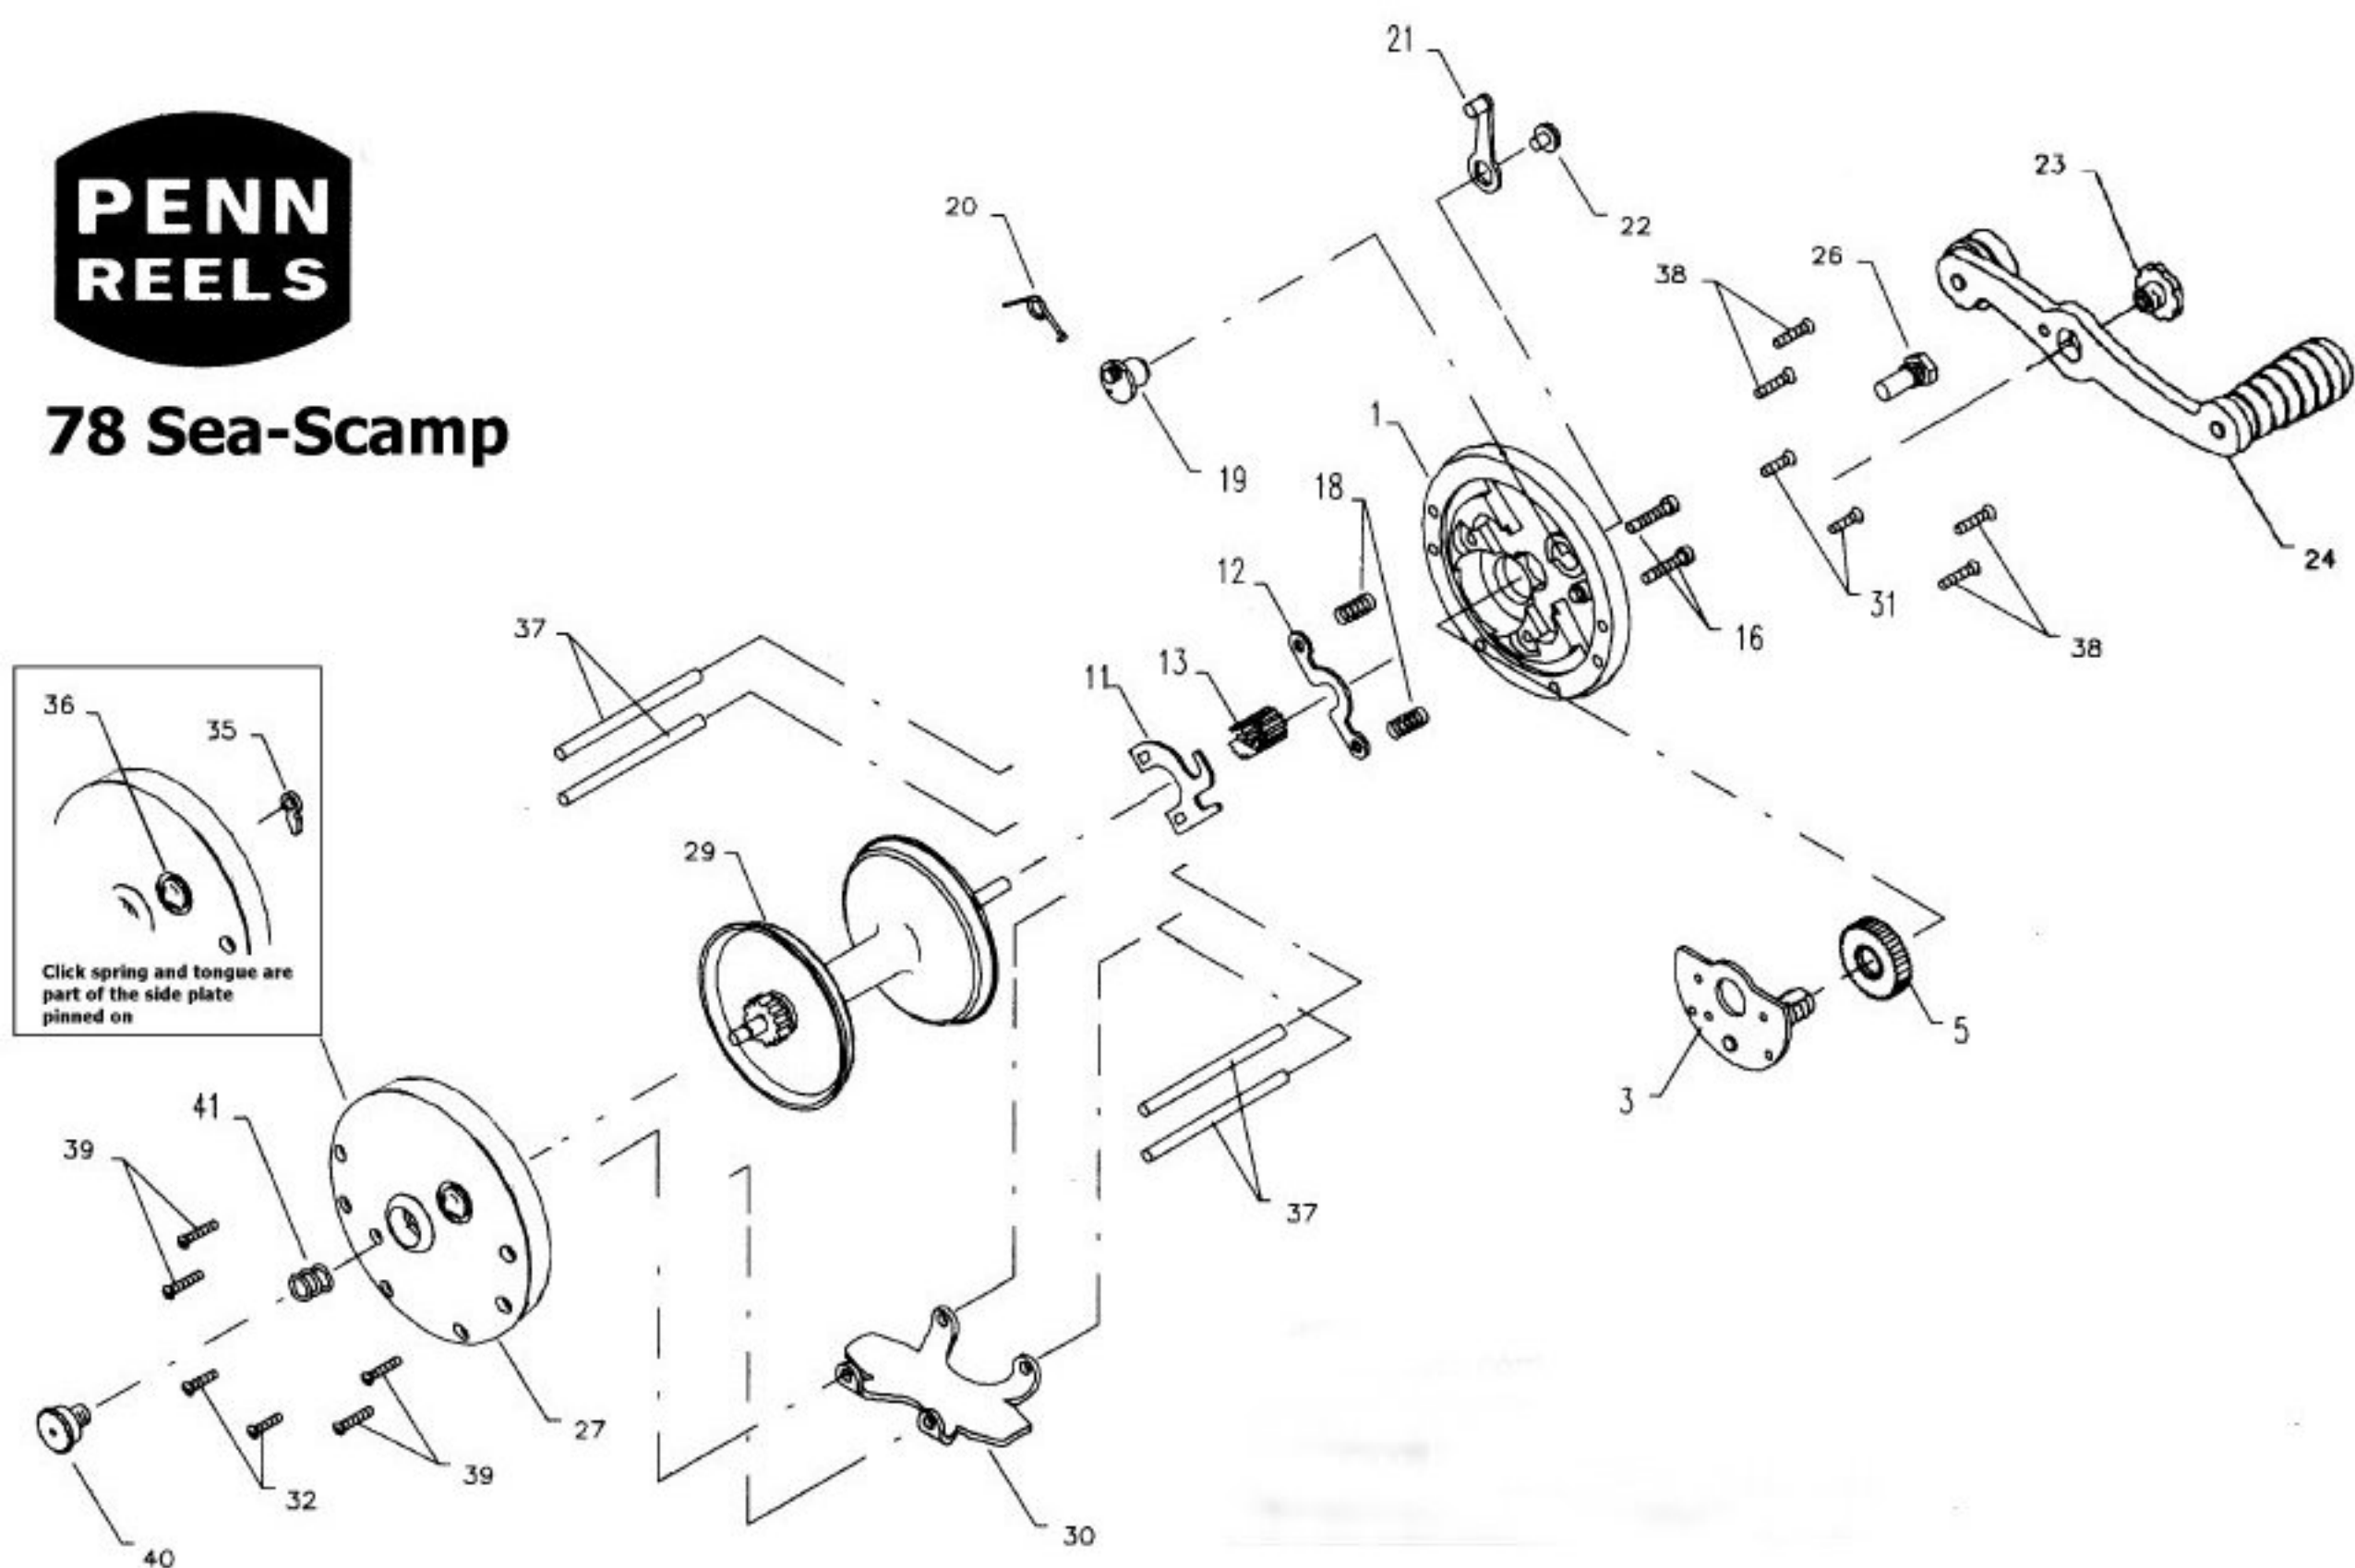

78 Sea-Scamp

Penn Reel Parts list for:

Model: 78

Sea-Scamp

KEY PART

NO	NO.	DESCRIPTION
1	1-78	R.S. PLATE
3	3-78	BRIDGE W/ SLEEVE
5	5-78	MAIN GEAR
11	11-78	ECCENTRIC JACK
12	12-60	PINION YOKE
13	13-85	PINION GEAR
16	16-78	LOWER BRIDGE SCREW
18	18-60	CLUTCH SPRING
19	19-60	ECCENTRIC
20	20-60L	ECCENTRIC SPRING
21	21-66	ECCENTRIC LEVER
22	22-60CH	ECCENTRIC SCREW
23	23-85	HANDLE SCREW
24	24-85	COMPLETE HANDLE
25	25-85	KNOB, RIVET & OILER

KEY PART

NO	NO.	DESCRIPTION
26	26-60	R.S. BEARING
27	27-78	L.S. PLATE
29	29-78	PLASTIC SPOOL
30	30-78	STAND
31	32-18	R.S. STAND SCREW
32	32-16CH	L.S. STAND SCREW
35	35-60	CLICK TONGUE
36	36-60CH	CLICK BUTTON
37	37-180	POST FRAME
38	39-5	R.S. POST SCREW
39	39-8	L.S. POST SCREW
40	40-60	L.S. BEARING
41	41-60	L.S. BEARING SPRING