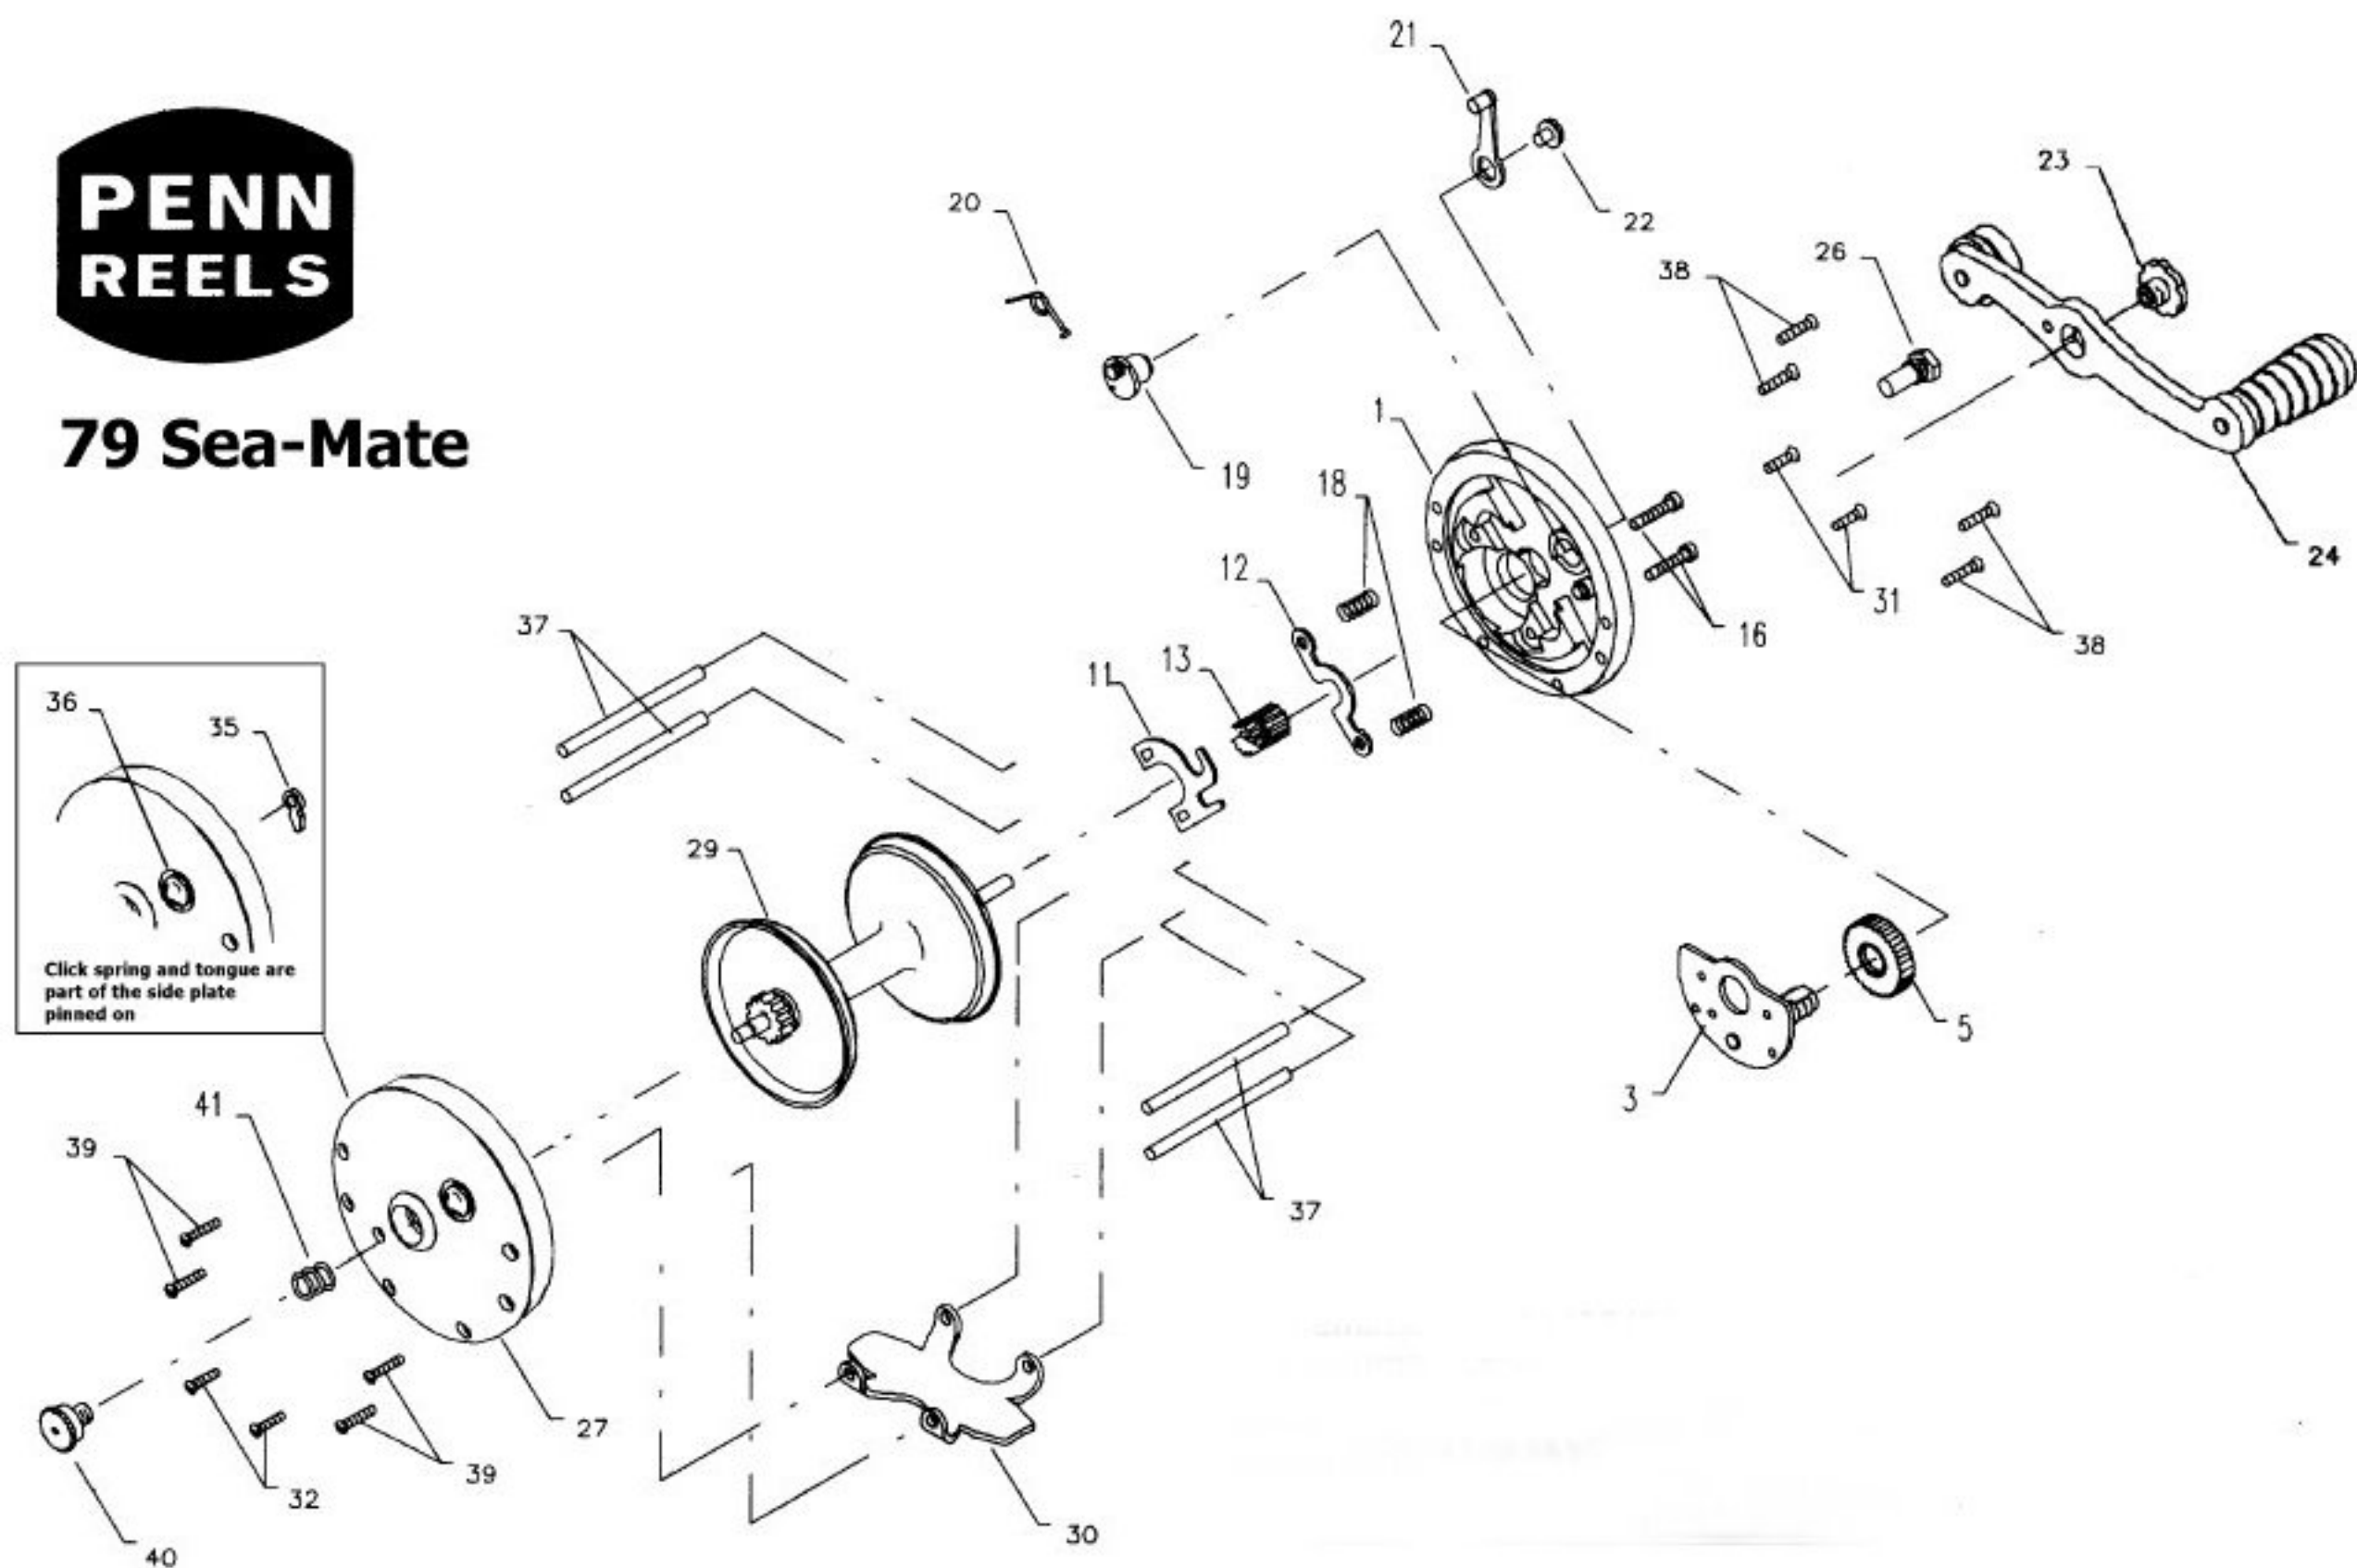

## 79 Sea-Mate

### Penn Reel Parts list for:

Model: 79

Sea-Mate

#### KEY PART

NO	NO.	DESCRIPTION
1	1-79	R.S. PLATE
3	3-78	BRIDGE W/ SLEEVE
5	5-78	MAIN GEAR
11	11-60	ECCENTRIC JACK
12	12-60	PINION YOKE
13	13-60	PINION GEAR
16	16-78	LOWER BRIDGE SCREW
18	18-60	CLUTCH SPRING
19	19-60	ECCENTRIC
20	20-60L	ECCENTRIC SPRING
21	21-285	ECCENTRIC LEVER
22	22-60CH	ECCENTRIC SCREW
23	23-85	HANDLE SCREW
24	24-85	COMPLETE HANDLE
25	25-85	KNOB, RIVET & OILER

#### KEY PART

NO	NO.	DESCRIPTION
26	26-60	R.S. BEARING
27	27-85	L.S. PLATE
29	29-85	PLASTIC SPOOL
30	30-85	STAND
31	31-285	R.S. STAND SCREW
32	32-155	L.S. STAND SCREW
35	35-60	CLICK TONGUE
36	36-60CH	CLICK BUTTON
37	37-60	POST FRAME
38	31-60	R.S. POST SCREW
39	31-155	L.S. POST SCREW
40	40-85	L.S. BEARING
41	41-60	L.S. BEARING SPRING