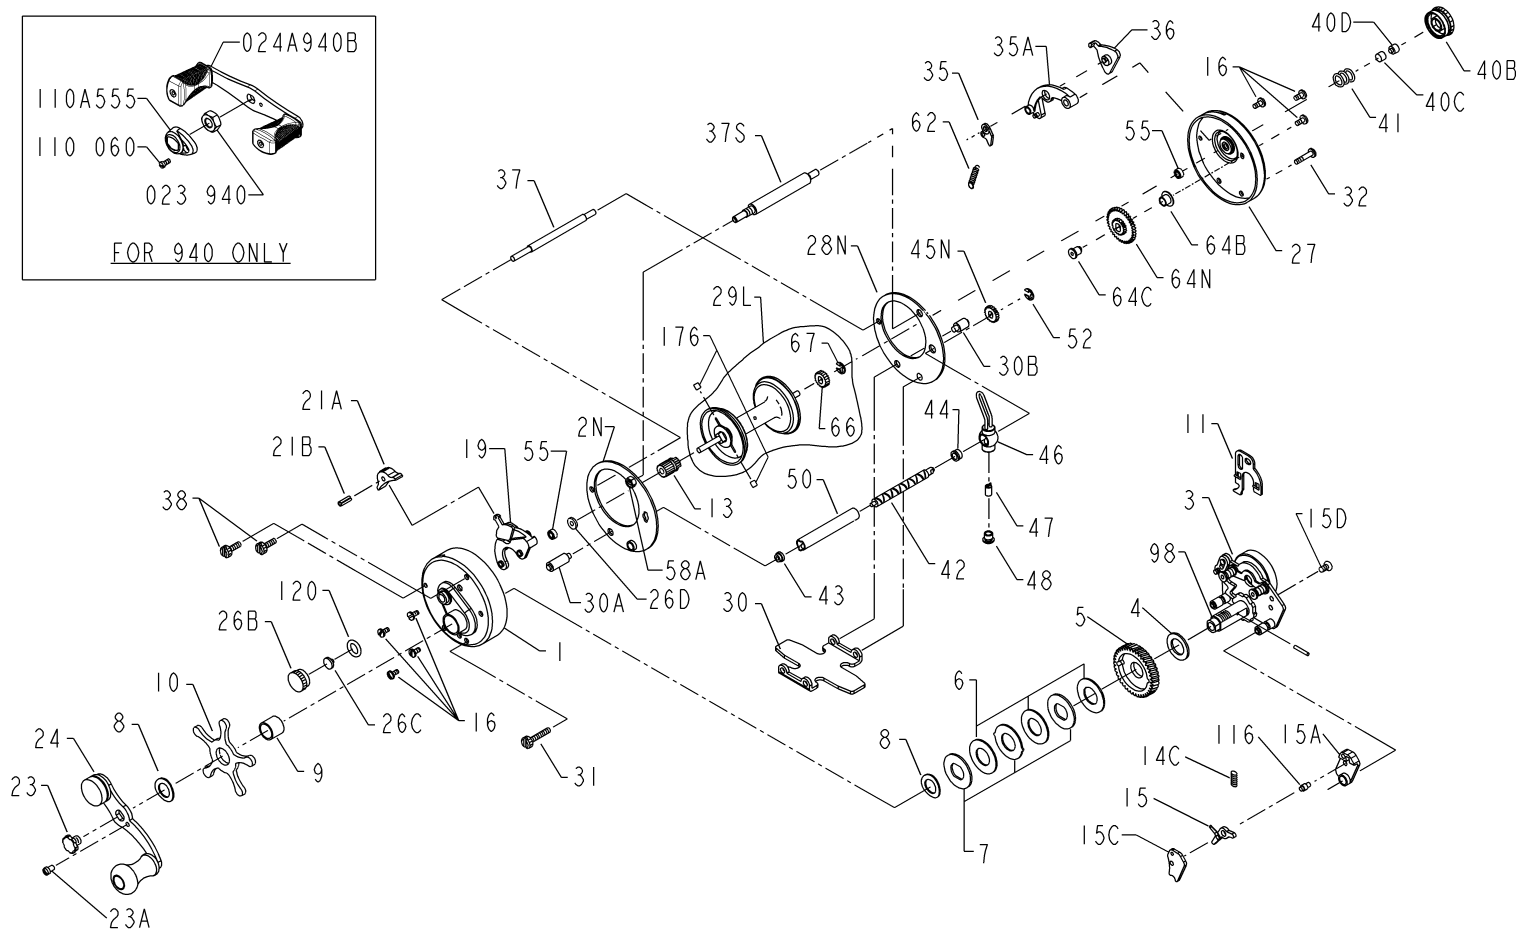

PARTS LIST FOR MODELS 920, 930 AND 940

KEY NO.	DESCRIPTION	PART NO.
1	Right Side Plate	001 910
2N	Right Side Ring	002N910
3	Bridge Assembly	003 910
4	Fibre Washer	004 910
5	Main Gear	005 910
6	Drag Washer (3 Req.)	006 910
7	Metal Disc Set	007 910
8	Tension spring (2 Req.)	008 910
9	Spacing Sleeve	009 910
10	Star Drag Wheel	010 910
11	Eccentric Jack	011 910
13	Pinion Gear	013 910

KEY NO.	DESCRIPTION	PART NO.
14C	Dog Spring	014C910
15	Dog	015 910
15A	Dog Housing	015A910
15C	Dog Cover	015C910
15D	Dog cover Screw	015D910
16	Bridge Screw (7 Req.)	016 910
19	Eccentric Assembly	019 910
21A	Lever Knob	021A910
21B	Lever Knob Pin	021B910
23	Handle Screw	023 910
23A	Handle Lock Screw	110 060
24	Handle (920-930)	024 920