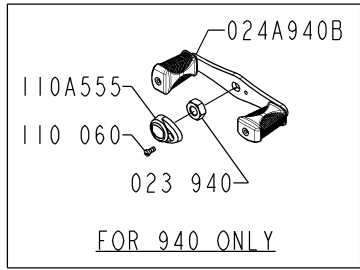

PARTS LIST FOR MODELS 920, 930 AND 940

KEY NO.	DESCRIPTION	PART NO.
1	Right Side Plate	001 910
2N	Right Side Ring	002N910
3	Bridge Assembly	003 910
4	Fibre Washer	004 910
5	Main Gear	005 910
6	Drag Washer (3 Req.)	006 910
7	Metal Disc Set	007 910
8	Tension spring (2 Req.)	008 910
9	Spacing Sleeve	009 910
10	Star Drag Wheel	010 910
11	Eccentric Jack	011 910
13	Pinion Gear	013 910

KEY NO.	DESCRIPTION	PART NO.
14C	Dog Spring	014C910
15	Dog	015 910
15A	Dog Housing	015A910
15C	Dog Cover	015C910
15D	Dog cover Screw	015D910
16	Bridge Screw (7 Req.)	016 910
19	Eccentric Assembly	019 910
21A	Lever Knob	021A910
21B	Lever Knob Pin	021B910
23	Handle Screw	023 910
23A	Handle Lock Screw	110 060
24	Handle (920-930)	024 920