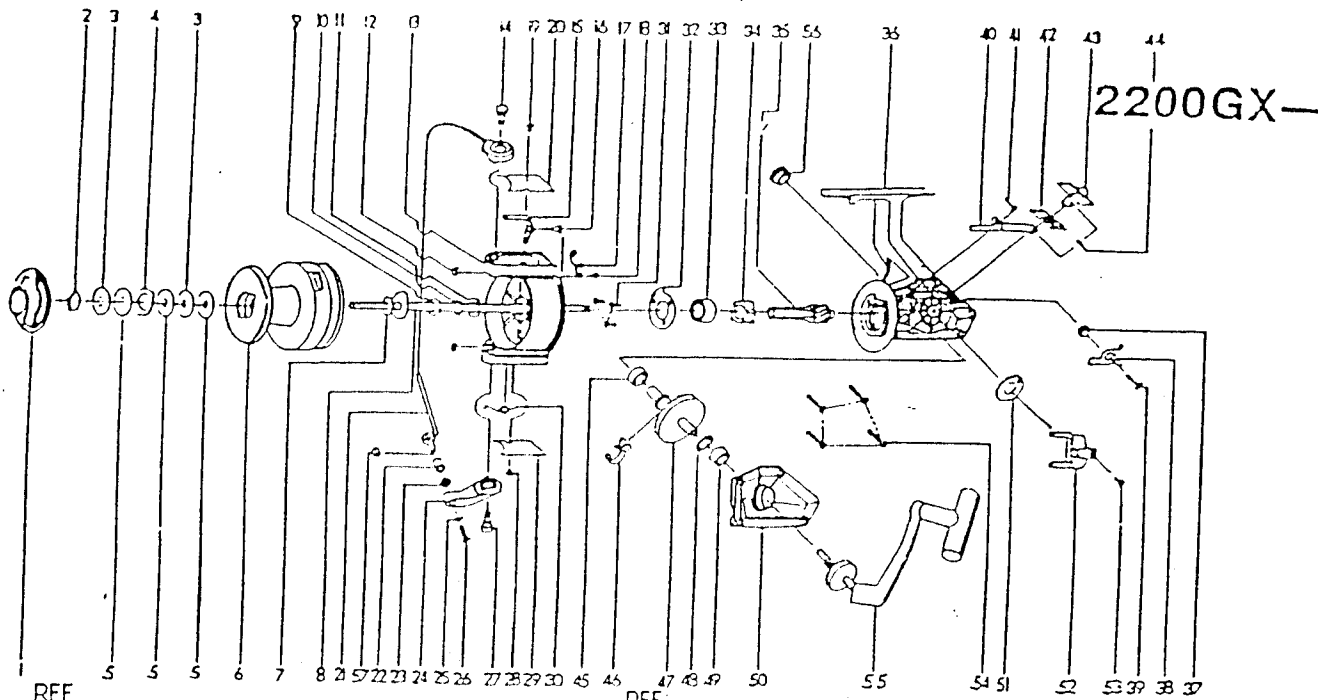

SIGMA REEL

2200GX-070SW

| REF | PART NUMBER | DESCRIPTION |
|-----|---------------|--------------------|
| 1 | 79-40-0178-01 | Drag Knob Ass'y |
| 2 | 79-54-0124-01 | Spool Retainer |
| 3 | 79-72-0582-01 | Spool "D" W/S |
| 4 | 79-72-0605-01 | Spool "A" W/S |
| 5 | 79-72-0354-01 | Spool "B" W/S |
| 6 | 79-66-0247-01 | Spool Ass'y |
| 7 | 79-72-0583-01 | Spool Adj W/S |
| 8 | 79-60-0135-01 | Main Shaft Ass'y |
| 9 | 79-40-0176-01 | Rotor Nut |
| 10 | 79-72-0597-01 | Rotor Retainer W/S |
| 11 | | Rotor Retainer W/S |
| 12 | 79-15-0051-01 | E-Clip |
| 13 | 79-34-0138-01 | Rotor |
| 14 | 79-58-0588-01 | Bail Holder Pin |
| 15 | 79-37-0165-01 | Kick Lever |
| 16 | 79-58-0578-01 | Kick Lever S/C |
| 17 | 79-67-0606-01 | Kick Lever S/P |
| 18 | 79-58-0579-01 | Kick L/V S/P S/C |
| 19 | 79-58-0590-01 | Kick L/V C/V S/C |
| 20 | 79-19-0086-01 | Kick Lever C/V |
| 21 | 79-03-0107-01 | Bail Ass'y |
| 22 | 79-57-0039-01 | Line Roller |
| 23 | 79-17-0013-01 | Bail Collar |
| 24 | 79-07-0078-01 | Arm Lever |
| 25 | 79-72-0607-01 | Bail W/S |
| 26 | 79-58-0565-01 | Bail Screw |
| 27 | 79-58-0567-01 | Arm Lever Pin |
| 28 | 79-58-0577-01 | Bail S/P C/V S/C |
| 29 | 79-19-0099-01 | Bail S/P C/V |
| 30 | 79-67-0612-01 | Bail Spring |