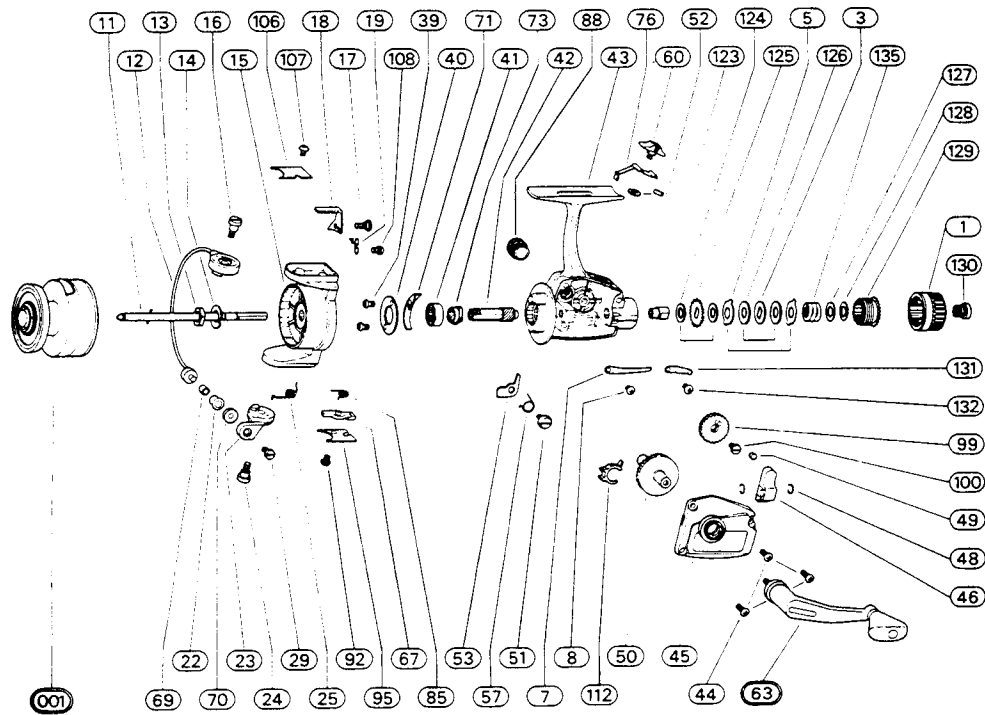

2300-040

2300-0

REF. NO.	PART NO.	DESCRIPTION	REF. NO.	PART NO.	DESCRIPTION
001	79-66-0113-01	Spool Assembly	53	79-43-0058-01	Non-Reverse Pawl
1	79-40-0086-01	Drag Nut	57	79-67-0096-01	Non-Reverse Pawl Spring
3	79-72-0261-01	Metal Washer	60	79-10-0019-01	Non-Reverse Button
5	79-72-0260-01	Eared Washer	63	79-20-0087-01	Crank Assembly
7	79-67-0097-01	Click Spring	66	79-04-0031-01	Spool Bearing
8	79-58-0070-01	Click Screw	67	79-10-0024-01	Bail Release Button
11	79-60-0065-01	Main Shaft	69	79-63-0001-01	Line Roller Sleeve
12	79-03-0034-01	Bail Wire	70	79-21-0001-01	Line Roller Cup
13	79-40-0053-01	Pickup Nut	71	79-08-0010-01	Bail Brake
14	79-72-0222-01	Pickup Washer	73	79-50-0037-01	Ratchet
15	Not Available	Pickup Housing	76	79-02-0025-01	Throwout Arm
16	79-58-0147-01	Bail Screw	85	79-67-0090-01	Release Button Spring
17	79-58-0062-01	Trip Lever Screw	88	79-12-0008-01	Crank Cap
18	79-37-0048-01	Trip Lever	92	79-58-0143-01	Plate Screw
19	79-67-0037-01	Trip Lever Spring	95	79-47-0130-01	Trip Lever Plate
22	79-57-0001-01	Line Roller	99	79-28-0054-01	Gear
23	79-07-0032-01	Bail Bracket	100	79-58-0167-01	Gear Screw
24	79-58-0147-01	Bail Bracket Screw	106	79-47-0131-01	Bail Spring Plate
25	79-67-0042-01	Bail Spring	107	79-58-0143-01	Plate Screw
29	79-58-0050-01	Roller Screw	108	79-58-0074-01	Trip Spring Screw
39	79-58-0076-01	Retainer Screw	112	79-11-0017-01	Silent Non-Reverse Cam
40	79-53-0035-01	Bearing Retainer	123	79-60-0050-01	Drag Shaft
41	79-04-0027-01	Ball Bearing	124	79-72-0257-01	Vinyl Washer
42	79-46-0050-01	Pinion	125	79-72-0258-01	Latch Washer
43	Not Available	Frame Assembly	126	79-72-0259-01	Rulon Washer
44	79-58-0150-01	Cover Screws	127	79-72-0262-01	Metal Washer
45	79-47-0160-01	Cover Plate	128	79-72-0256-01	Nylon Washer
46	79-75-0027-01	Level Wind Yoke	129	79-50-0031-01	Drag Ratchet
48	79-15-0013-01	Retainer Clip	130	79-58-0166-01	Drag Nut Screw
49	79-57-0014-01	Roller	131	79-37-0046-01	Lever
50	79-28-0071-01	Drive Gear	132	79-58-0070-01	Lever Screw
51	79-58-0012-01	Non-Reverse Pawl Screw	135	79-67-0098-01	Drag Spring
52	79-54-0002-01	Retainer Ring			