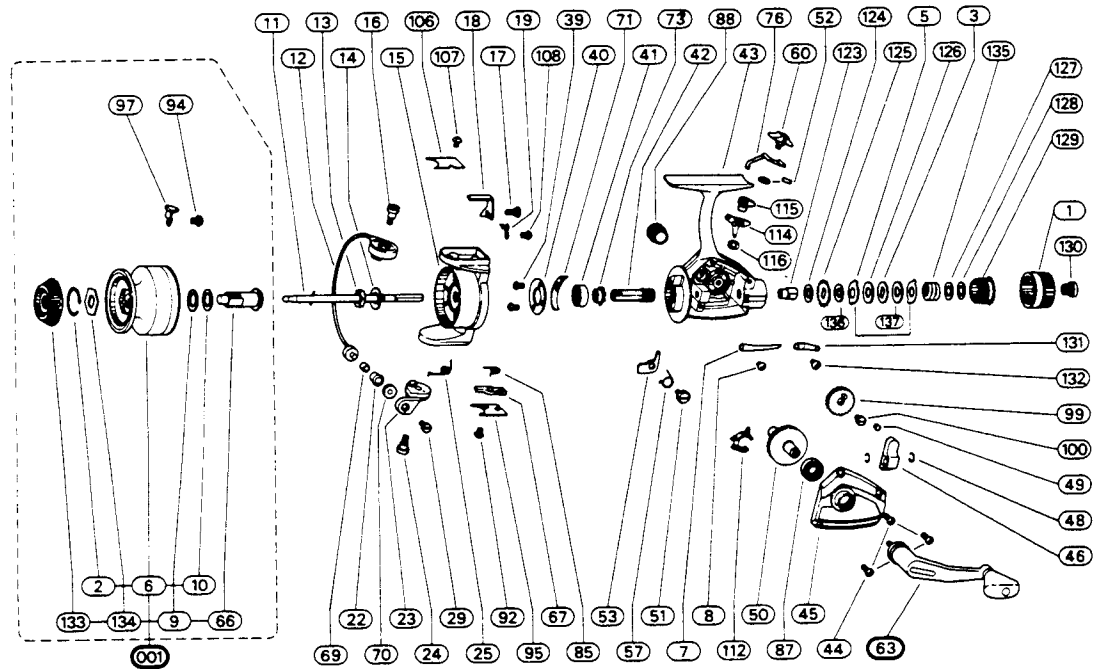

2500-030 CK

2500-030 C

REF. NO.	PART NO.	DESCRIPTION	REF. NO.	PART NO.	DESCRIPTION
001	79-66-0079-01	Spool Assembly	60	79-10-0013-01	Non-Reverse Button
1	79-40-0084-01	Drag Nut	63	79-20-0065-01	Crank Assembly
2	79-54-0029-01	Retainer Ring	66	79-04-0029-01	Spool Bearing
3	79-72-0242-01	Metal Washer	67	79-10-0022-01	Bail Release Button
5	79-72-0243-01	Eared Washer	69	79-63-0010-01	Line Roller Sleeve
7	79-67-0092-01	Click Spring	70	79-21-0005-01	Line Roller Cup
8	79-58-0070-01	Click Screw	71	79-08-0004-01	Bail Brake
9	79-72-0168-01	Rear Washer	73	79-50-0036-01	Ratchet
10	79-72-0168-01	Rear Washer	76	79-02-0018-01	Throwout Arm.
11	79-60-0046-01	Main Shaft	85	79-67-0090-01	Release Button Spring
12	79-03-0032-01	Bail Wire	87	79-04-0016-01	Ball Bearing
13	79-40-0001-01	Pickup Nut	88	79-12-0008-01	Crank Cap
14	79-72-0246-01	Pickup Nut Washer	92	79-58-0196-01	Plate Screw
15	Not Available	Pickup Housing	95	79-47-0123-01	Bail Spring Plate
16	79-58-0197-01	Bail Screw	99	79-28-0050-01	Transfer Gear
17	79-58-0060-01	Trip Pawl Screw	100	79-58-0164-01	Gear Screw
18	79-43-0018-01	Trip Pawl	106	79-47-0125-01	Trip Lever Plate
19	79-67-0037-01	Trip Lever Spring	107	79-58-0162-01	Plate Screw
22	79-57-0007-01	Line Roller	108	79-58-0074-01	Trip Spring Screw
23	79-07-0030-01	Bail Bracket	112	79-11-0016-01	Silent Non-Reverse Cam
24	79-58-0142-01	Bail Bracket Screw	114	79-37-0061-01	Silent Non-Reverse Lever
25	79-67-0041-01	Bail Spring	115	79-10-0031-01	Silent Non-Reverse Button
29	79-58-0050-01	Roller Screw	116	79-15-0012-01	Silent Non-Reverse Button Ret:
39	79-58-0076-01	Retainer Screw	123	79-60-0047-01	Drag Shaft
40	79-53-0017-01	Bearing Retainer	124	79-72-0245-01	Vinyl Washer
41	79-04-0001-01	Ball Bearing	125	79-72-0241-01	Latch Washer
42	79-46-0049-01	Pinion	126	79-72-0244-01	Rulon Washer
43	Not Available	Frame Assembly	127	79-72-0240-01	Metal Washer
44	79-58-0145-01	Cover Plate Screw	128	79-72-0239-01	Nylon Washer
45	79-47-0124-01	Cover Plate	129	79-50-0029-01	Drag Ratchet
46	79-75-0025-01	Level Wind Yoke	130	79-58-0163-01	Drag Nut Screw
48	79-15-0012-01	Retainer Clip	131	79-37-0046-01	Lever
49	79-57-0014-01	Roller	132	79-58-0070-01	Lever Screw
50	79-28-0070-01	Drive Gear	133	79-40-0069-01	Spool Nut
51	79-58-0165-01	Non-Reverse Pawl Screw	134	79-72-0238-01	Spool Washer
52	79-45-0012-01	Non-Reverse Button Pin	135	79-67-0091-01	Drag Spring
53	79-43-0057-01	Non-Reverse Pawl	136	79-72-0289-01	Asbestos Washer
57	79-67-0093-01	Non-Reverse Pawl Spring	137	79-72-0300-01	Asbestos Washer