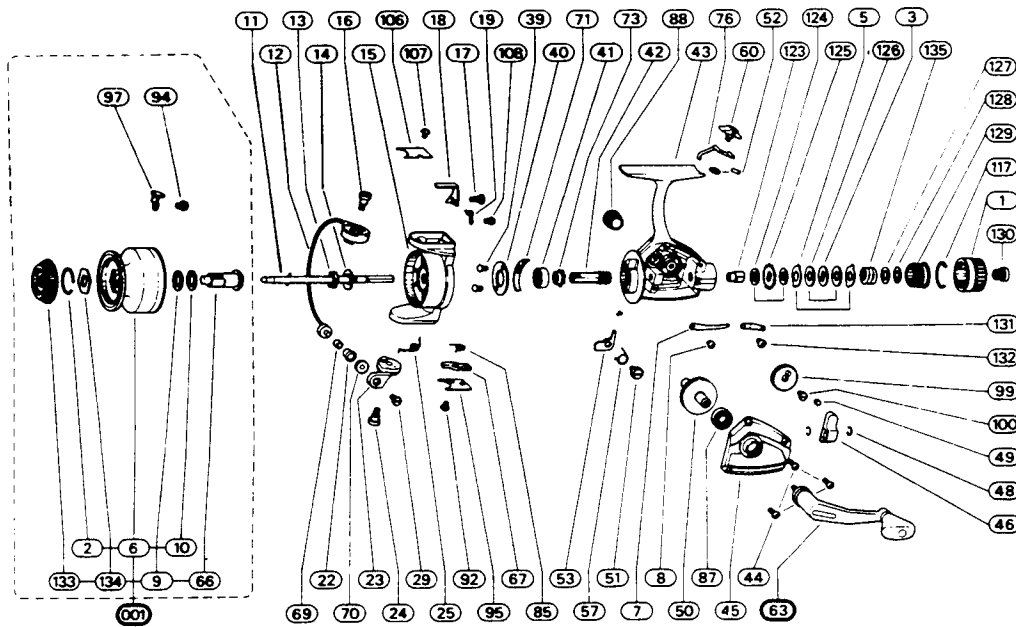

2500-035

REF. NO.	PART NO.	DESCRIPTION	REF. NO.	PART NO.	DESCRIPTION
001	79-66-0080-01	Spool Assembly	57	79-67-0096-01	N-R Pawl Spring
1	79-40-0071-01	Drag Nut	60	79-10-0019-01	N-R Button
2	79-54-0030-01	Retainer Ring	63	79-20-0065-01	Crank Assembly
3	79-72-0249-01	Metal Washer	66	79-04-0030-01	Spool Bearing
5	79-72-0247-01	Eared Washer	67	79-10-0023-01	Bail Release Button
7	79-67-0094-01	Click Spring	69	79-63-0001-01	Roller Sleeve
8	79-58-0070-01	Click Screw	70	79-21-0001-01	Spacer Cup
9	79-72-0253-01	Rear Washer	71	79-08-0009-01	Bail Brake
10	79-72-0253-01	Rear Washer	73	79-50-0022-01	Ratchet
11	79-60-0048-01	Main Shaft	76	79-02-0012-01	Throwout Arm
12	79-03-0033-01	Bail Wire	85	79-67-0090-01	Release Button Spring
13	79-40-0001-01	Pickup Nut	87	79-04-0002-01	Ball Bearing
14	79-72-0006-01	Pickup Washer	88	79-12-0008-01	Crank Cap
15	Not Available	Pickup Housing	92	79-58-0143-01	Plate Screw
16	79-58-0147-01	Bail Screw	94	79-58-0025-01	Line Clip Screw
17	79-58-0060-01	Trip Lever Screw	95	79-47-0127-01	Bail Spring Plate
18	79-37-0047-01	Trip Lever	97	79-15-0001-01	Line Clip
19	79-67-0037-01	Trip Lever Spring	99	79-28-0052-01	Gear
22	79-57-0001-01	Line Roller	100	79-58-0164-01	Gear Screw
23	79-07-0031-01	Bail Bracket	106	79-47-0128-01	Trip Lever Plate
24	79-58-0147-01	Bail Bracket Screw	107	79-58-0143-01	Plate Screw
25	79-67-0048-01	Bail Spring	108	79-58-0074-01	Trip Spring Screw
29	79-58-0050-01	Roller Screw	117	79-54-0030-01	Retainer Ring
39	79-58-0076-01	Retainer Screw	123	79-60-0047-01	Drag Shaft
40	79-53-0017-01	Bearing Retainer	124	79-72-0250-01	Vinyl Washer
41	79-04-0001-01	Ball Bearing	125	79-72-0251-01	Latch Washer
42	79-46-0037-01	Pinion	126	79-72-0248-01	Fiber Washer
43	Not Available	Frame Assembly	127	79-72-0254-01	Metal Washer
44	79-58-0148-01	Cover Screw	128	79-72-0255-01	Nylon Washer
45	79-47-0126-01	Cover Plate	129	79-50-0021-01	Ratchet
46	79-75-0026-01	Level Wind Yoke	130	79-58-0163-01	Drag Knob Screw
48	79-15-0012-01	Retainer Clip	131	79-37-0046-01	Lever
49	79-57-0014-01	Roller	132	79-58-0070-01	Lever Screw
50	79-28-0051-01	Drive Gear	133	79-40-0072-01	Spool Nut
51	79-58-0006-01	N-R Pawl Screw	134	79-72-0252-01	Metal Spool Washer
52	79-54-0002-01	Retainer Ring	135	79-67-0095-01	Drag Spring
53	79-43-0045-01	Non-Reverse Pawl			