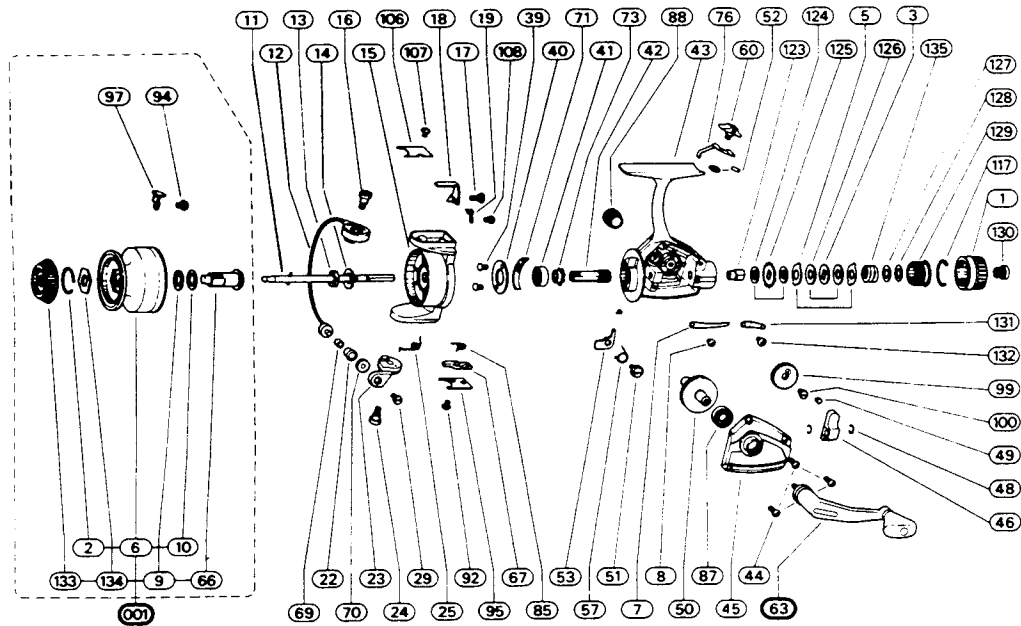

2500-050

REF. NO.	PART NO.	DESCRIPTION	REF. NO.	PART NO.	DESCRIPTION
001	79-66-0082-01	Spool Assembly	57	79-67-0099-01	N-R Pawl Spring
1	79-40-0075-01	Drag Nut	60	79-10-0020-01	N-R Button
2	79-54-0032-01	Retainer Ring	63	79-20-0067-01	Crank Assembly
3	79-72-0268-01	Metal Washer	66	79-04-0032-01	Spool Bearing
5	79-72-0266-01	Eared Washer	67	79-10-0025-01	Bail Release Button
7	79-67-0100-01	Click Spring	69	79-63-0001-01	Roller Sleeve
8	79-58-0010-01	Click Spring Screw	70	79-21-0001-01	Roller Cup
9	79-72-0117-01	Rear Washer	71	79-08-0011-01	Bail Brake
10	79-72-0117-01	Rear Washer	73	79-50-0026-01	Ratchet
11	79-60-0052-01	Main Shaft	76	79-02-0019-01	Throwout Arm
12	79-03-0035-01	Bail Wire	85	79-67-0090-01	Release Button Spring
13	79-40-0006-01	Pickup Nut	87	79-04-0020-01	Ball Bearing
14	79-72-0010-01	Pickup Washer	88	79-12-0009-01	Crank Cap
15	Not Available	Pickup Housing	92	79-58-0143-01	Plate Screw
16	79-58-0151-01	Bail Screw	94	79-58-0016-01	Line Clip Screw
17	79-58-0062-01	Trip Lever Screw	95	79-47-0134-01	Bail Spring Plate
18	79-37-0049-01	Trip Lever	97	79-15-0003-01	Line Clip
19	79-67-0037-01	Trip Lever Spring	99	79-28-0022-01	Gear
22	79-57-0001-01	Line Roller	100	79-58-0071-01	Gear Screw
23	79-07-0033-01	Bail Bracket	106	79-47-0133-01	Trip Lever Plate
24	79-58-0151-01	Bail Bracket Screw	107	79-58-0143-01	Plate Screw
25	79-67-0049-01	Bail Spring	108	79-58-0074-01	Trip Spring Screw
29	79-58-0050-01	Roller Screw	117	79-54-0032-01	Retainer Ring
39	79-58-0168-01	Retainer Screw	123	79-60-0051-01	Drag Shaft
40	79-53-0036-01	Bearing Retainer	124	79-72-0269-01	Vinyl Washer
41	79-04-0003-01	Ball Bearing	125	79-72-0270-01	Latch Washer
42	79-46-0039-01	Pinion	126	79-72-0267-01	Fiber Washer
43	Not Available	Frame Assembly	127	79-72-0265-01	Metal Washer
44	79-58-0150-01	Cover Screw	128	79-72-0264-01	Nylon Washer
45	79-47-0132-01	Cover Plate	129	79-50-0025-01	Ratchet
46	79-75-0028-01	Yoke	130	79-58-0166-01	Drag Nut Screw
48	79-15-0014-01	Retainer Clip	131	79-37-0046-01	Lever
49	79-57-0008-01	Roller	132	79-58-0070-01	Lever Screw
50	79-28-0020-01	Drive Gear	133	79-40-0074-01	Spool Nut
51	79-58-0012-01	N-R Pawl Screw	134	79-72-0263-01	Spool Washer
52	79-54-0002-01	Retainer Ring	135	79-67-0101-01	Drag Spring
53	79-43-0047-01	Non-Reverse Pawl			