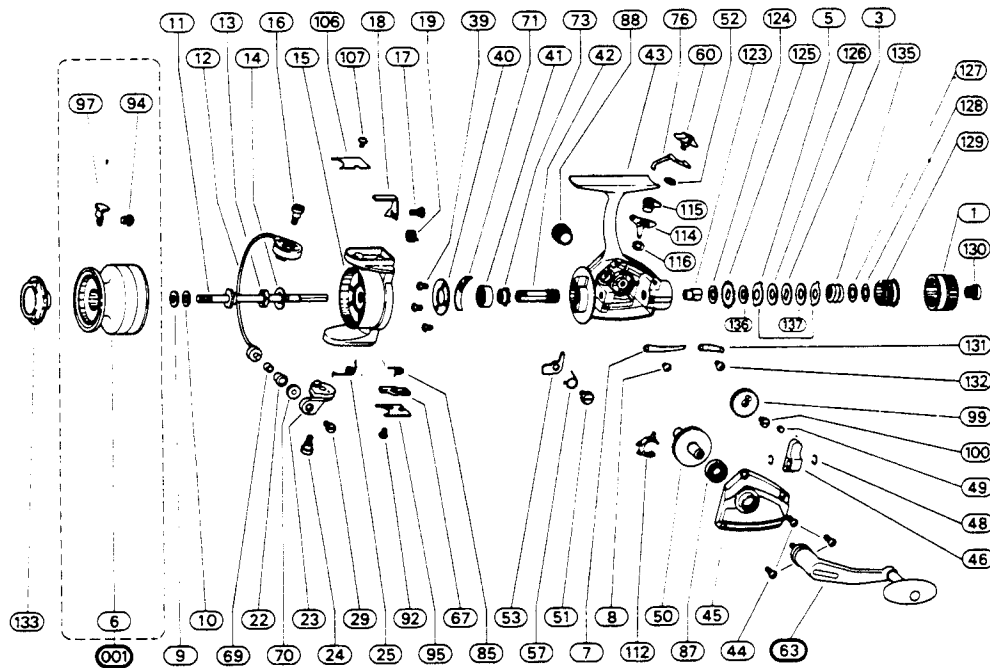

2500-060 CK

REF. NO.	PART NO.	DESCRIPTION	REF. NO.	PART NO.	DESCRIPTION
001	79-66-0108-01	Spool Assembly	60	79-10-0020-01	Non-Reverse Button
1	79-40-0089-01	Drag Nut	63	79-20-0076-01	Crank Assembly
3	79-72-0311-01	Metal Washer	67	79-10-0032-01	Bail Release Button
5	79-72-0309-01	Eared Washer	69	79-63-0024-01	Line Roller Sleeve
7	79-67-0125-01	Click Spring	70	79-21-0001-01	Roller Cup
8	79-58-0010-01	Click Screw	71	79-08-0015-01	Bail Brake
9	79-72-0271-01	Rear Washer	73	79-50-0038-01	Ratchet
10	79-72-0271-01	Rear Washer	76	79-02-0022-01	Throwout Arm
11	79-60-0061-01	Main Shaft	85	79-67-0104-01	Bail Release Spring
12	79-03-0045-01	Bail Wire	87	79-04-0020-01	Bail Bearing
13	79-40-0007-01	Pickup Nut	88	79-12-0012-01	Frame Cap
14	79-72-0010-01	Pickup Washer	92	79-58-0143-01	Bail Spring Plate Screw
15	Not Available	Pickup Housing	94	79-58-0016-01	Line Clip Screw
16	79-58-0152-01	Bail Screw	95	79-47-0152-01	Bail Spring Plate
17	79-58-0062-01	Trip Lever Screw	97	79-15-0003-01	Line Clip
18	79-37-0064-01	Trip Lever	99	79-28-0043-01	Gear
19	79-67-0039-01	Trip Lever Spring	100	79-58-0071-01	Gear Screw
22	79-57-0015-01	Line Roller	106	79-47-0153-01	Trip Lever Plate
23	79-07-0039-01	Bail Bracket	107	79-58-0143-01	Trip Lever Plate Screw
24	79-58-0151-01	Bail Bracket Screw	112	79-11-0018-01	Silent Non-reverse Cam
25	79-67-0123-01	Bail Spring	114	79-37-0063-01	Silent Non-reverse Lever
29	79-58-0053-01	Roller Screw	115	79-10-0033-01	Silent Non-reverse Button
39	79-58-0168-01	Bearing Retainer Screw	116	79-15-0009-01	Silent Non-reverse Button Ret:
40	79-53-0042-01	Bearing Retainer	123	79-60-0062-01	Drag Shaft
41	79-04-0011-01	Ball Bearing	124	79-72-0307-01	Asbestos Drag Washer
42	79-46-0051-01	Pinion	125	79-72-0308-01	Latch Washer
43	Not Available	Frame Assembly	126	79-72-0310-01	Asbestos Drag Washer
44	79-58-0150-01	Cover Plate Screw	127	79-72-0312-01	Metal Washer
45	79-47-0154-01	Cover Plate	128	79-72-0313-01	Nylon Washer
46	79-75-0033-01	Level Wind Yoke	129	79-50-0039-01	Ratchet
48	79-15-0015-01	Retainer Clip	130	79-58-0169-01	Drag Nut Screw
49	79-57-0003-01	Gear Roller	131	79-37-0046-01	Lever
50	79-28-0072-01	Drive Gear	132	79-58-0070-01	Lever Screw
51	79-58-0012-01	Non Reverse Pawl Screw	133	79-40-0088-01	Spool Nut
52	79-54-0002-01	Retainer Ring	135	79-67-0126-01	Drag Spring
53	79-43-0059-01	Non-Reverse Pawl	136	79-72-0307-01	Asbestos Drag Washer
57	79-67-0124-01	Non-Reverse Pawl Spring	137	79-72-0310-01	Asbestos Drag Washer