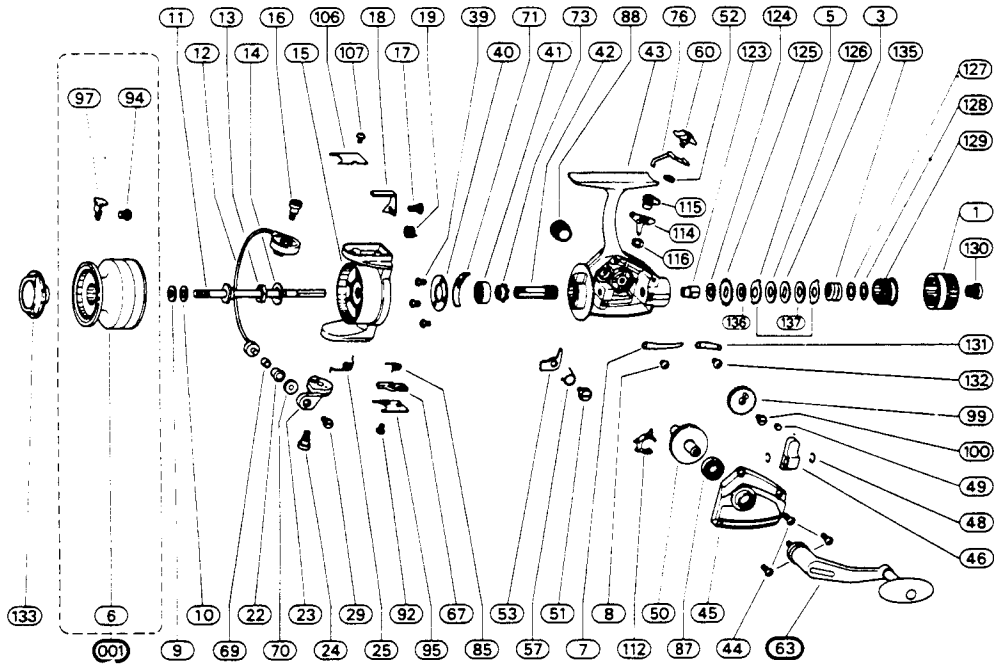

2500-070 CK

2500-070CK

REF. NO.	PART NO.	DESCRIPTION	REF. NO.	PART NO.	DESCRIPTION
001	79-66-0083-01	Spool Assembly	63	79-20-0068-01	Crank Assembly
1	79-40-0087-01	Drag Nut	67	79-10-0026-01	Bail Release Button
3	79-72-0277-01	Metal Washer	69	79-63-0002-01	Roller Sleeve
5	79-72-0278-01	Eared Washer	70	79-21-0003-01	Roller Cup
7	79-67-0102-01	Click Spring	71	79-08-0012-01	Bail Brake
8	79-58-0007-01	Click Screw	73	79-50-0046-01	Ratchet
9	79-72-0271-01	Rear Washer	76	79-02-0020-01	Throwout Arm
11	79-60-0053-01	Main Shaft	85	79-67-0104-01	Release Button Spring
12	79-03-0042-01	Bail Wire Assembly	87	79-04-0010-01	Ball Bearing
13	79-40-0007-01	Pickup Nut	88	79-12-0010-01	Crank Cap
14	79-72-0232-01	Pickup Washer	92	79-58-0143-01	Plate Screw
15	Not Available	Pickup Housing	94	79-58-0016-01	Line Clip Screw
16	79-58-0152-01	Bail Screw	95	79-47-0137-01	Bail Spring Plate
17	79-58-0063-01	Trip Lever Screw	97	79-15-0003-01	Line Clip
18	79-37-0051-01	Trip Lever	99	79-28-0056-01	Gear
19	79-67-0040-01	Trip Lever Spring	100	79-58-0072-01	Gear Screw
22	79-57-0002-01	Line Roller	106	79-47-0136-01	Trip Lever Plate
23	79-07-0034-01	Bail Bracket	107	79-58-0143-01	Plate Screw
24	79-58-0152-01	Bail Bracket Screw	112	79-11-0031-01	Silent Non-Reverse Cam
25	79-67-0036-01	Bail Spring	114	79-37-0075-01	Silent Non-Reverse Lever
29	79-58-0053-01	Roller Screw	115	79-10-0042-01	Silent Non-Reverse Button
39	79-58-0168-01	Retainer Screw	116	79-15-0019-01	Silent Non-Reverse Button Retainer
40	79-53-0037-01	Bearing Retainer	117	79-54-0033-01	Retainer Ring
41	79-04-0033-01	Ball Bearing	123	79-60-0054-01	Drag Shaft
42	79-46-0040-01	Pinion	124	79-72-0272-01	Vinyl Washer
43	Not Available	Frame Assembly	125	79-72-0273-01	Latch Washer
44	79-58-0150-01	Cover Screw	126	79-72-0274-01	Fiber Washer
45	79-47-0135-01	Cover Plate	127	79-72-0275-01	Metal Washer
46	79-75-0029-01	Level Wind Yoke	128	79-72-0276-01	Nylon Washer
48	79-15-0015-01	Retainer Clip	129	79-50-0032-01	Drag Ratchet
49	79-57-0008-01	Roller	130	79-58-0169-01	Drag Nut Screw
50	79-28-0056-01	Drive Gear	131	79-37-0050-01	Lever
51	79-58-0012-01	Non-reverse Pawl Screw	132	79-58-0070-01	Lever Screw
52	79-54-0002-01	Retainer Ring	133	79-40-0076-01	Spool Nut
53	79-43-0080-01	Non-reverse Pawl	135	79-67-0103-01	Drag Spring
57	79-67-0096-01	Non-reverse Spring	136	79-72-0304-01	Washer
60	79-10-0021-01	Non-reverse Button	137	79-72-0356-01	Drag Washer