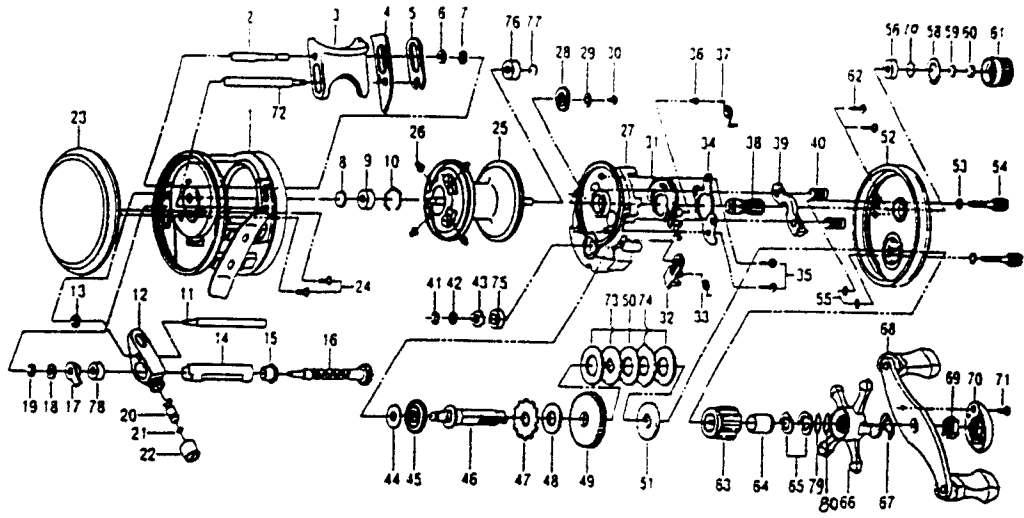

Medalist®

BC5600 BAITCAST REEL

Use this parts list for ordering replacement parts for your Medalist BC5600 Reel.

BC5600G
(Gold in Color)

Part #	Part Name	Part #	Part Name
1	Frame	40	Yoke Spring
2	Clutch Bar Pin	41	Retainer
3	Clutch Bar	42	Crank Shaft Was
4	Wear Plate A	43	Crank Shaft Plate
5	Wear Plate B	44	O/S Gear Washer
6	Washer	45	O/S Gear Washer
7	Retainer (2.5)	46	O/S Gear
8	Spacer	47	Crank Shaft
9	Ball Bearing	48	Kicking Ratchet
10	Bearing Retainer	49	Drag Washer A
11	Pillar A	50	Drive Gear
12	Level Wind	51	Drag Washer B
13	Retainer (2.0)	52	Key Washer A
14	Level Wind Guard	53	Right Side Cover
15	Worm Shaft BushB	54	Thumb Screw Was
16	Worm Shaft	55	Thumb Screw
17	Worm Shaft BushA	56	Thumb Screw Ring
18	Washer	57	Ball Bearing
19	Retainer (2.5)	58	O-Ring
20	Line Guide Pawl	59	Spacer B
21	Line Guide Wash	60	Cushion Washer
22	Level Wind Nut	61	Cast Control Cap
23	Left Side Cover	62	Right Side Cover Sc
24	Left Side Cover Sc	63	One Way Bearing
25	Spool	64	Sleeve
26	Brake Collar	65	Drag Spring Wash
27	Set Plate	66	Star Drag
28	Idle Gear	67	Friction Washer
29	Washer	68	Handle
30	Idle Gear Screw	69	Handle Nut
31	Clutch Cam	70	Handle Nut Cap
32	Kick Lever	71	Handle Nut Cap Sc
33	Kick Lever Spring	72	Pillar B
34	Cam Plate	73	Key Washer B
35	Cam Plate Screw	74	Eared Washer
36	Spring Collar	75	Ball Bearing
37	Clutch Spring Cam	76	Ball Bearing
38	Pinion Gear	77	Ball Bearing Ret
39	Yoke	78	Ball Bearing
		79	STAR DRAG WAS
		80	STAR DRAG WAS