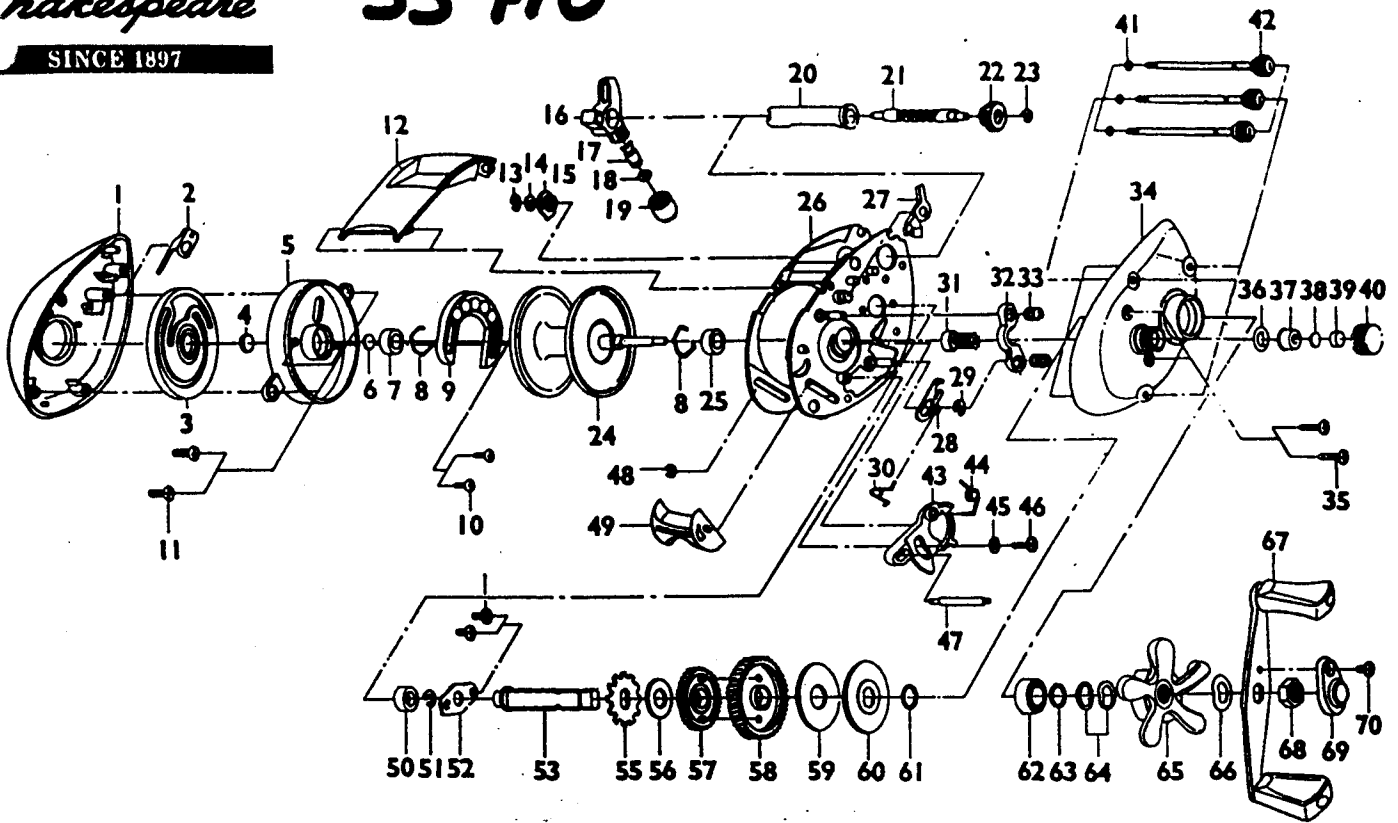

Shakespeare

SINCE 1897

SS410

Part #SS41

Key No.	Part No.	Description	Key No.	Part No.	Description
1	6K198603	Left Side Cover	36	6K176501	Tension Knob Ring
2	6K198701	Clicker	37	6K176801	Bearing
3	6K199201	Magnet Control Dial	38	6K164601	Washer-Spool Tension
4	6K181101	Cushion Washer	39	6K181101	Cushion Washer-Spool
5	6K198801	Spool Cover	40	6K181201	Spool Tension Knob
6	6K164601	Spool Tension Shim	41	6K176401	Ring-Thumb Screw Ret.
7	6K185401	Bearing	42	6K176202	Thumb Screw
8	6K170701	Clip Ring	43	6K197001	Release Slider Assembly
9	6K198901	Magnet Slider Assembly	44	6K196501	Spring-Release Slider
10	6K532501	Screw-Magnet Slider	45	6K161801	Washer-Release Slider
11	6K120202	Screw-Spool Cover	46	6K184801	Screw-Release Slider
12	6K197403	Hood	47	6K196901	Pin-Thumb Rest
13	63205901	E-Ring (Worm Shaft)	48	6B339801	E-Ring Pin
14	6K164403	Washer (Worm Shaft)	49	6K196801	Thumb Rest
15	6K172201	Worm Shaft Bushing	50	6K185401	Bearing-Crankshaft
16	6K196601	Line Guide Carrier	51	63201402	E-Ring-Crankshaft
17	6K172401	Line Guide Pawl	52	6K172701	Retainer-Crankshaft
18	6K164402	Washer (L/G Pawl)	53	6K172601	Crankshaft
19	6K172502	Line Guide Carrier Screw	54	6K173001	Screw-Crankshaft Retainer
20	6K171601	Worm Shaft Guide	55	6K174401	Trip Ratchet
21	6K172001	Worm Shaft	56	6K185201	Washer
22	6K172101	Level Wind Gear	57	6B174601	Gear-L/W Idler
23	6B339801	E-Ring (L/W Gear)	58	6K174801	Drive Gear
24	6K178201	Spool Assembly	59	6K174901	Drag Disc
25	6K185401	Bearing	60	6K175001	Drag Washer
26	6K196101	Frame	61	6K177302	Clutch Sleeve
27	6K182101	Anti-Reverse Pawl	62	6K582201	Bearing-Crankshaft Top
28	6K170801	Kick Lever	63	6K177302	Washer-Crankshaft
29	63201402	E-Ring (Kick Lever)	64	6K160702	Spring D Washer
30	6K171501	Spring-Kick Lever	65	6K197801	Drag Star
31	6K174001	Pinion Gear	66	6K161401	Handle Washer
32	6K186301	Pinion Yoke	67	6K197901	Handle Assembly
33	6K171001	Spring-Pinion Yoke	68	6K178303	Handle Nut
34	6K197601	Right Side Cover	69	6K162101	Handle Nut Cap
35	6K177202	Screw (R/S Cover)	70	63511801	Handle Nut Cap Screw