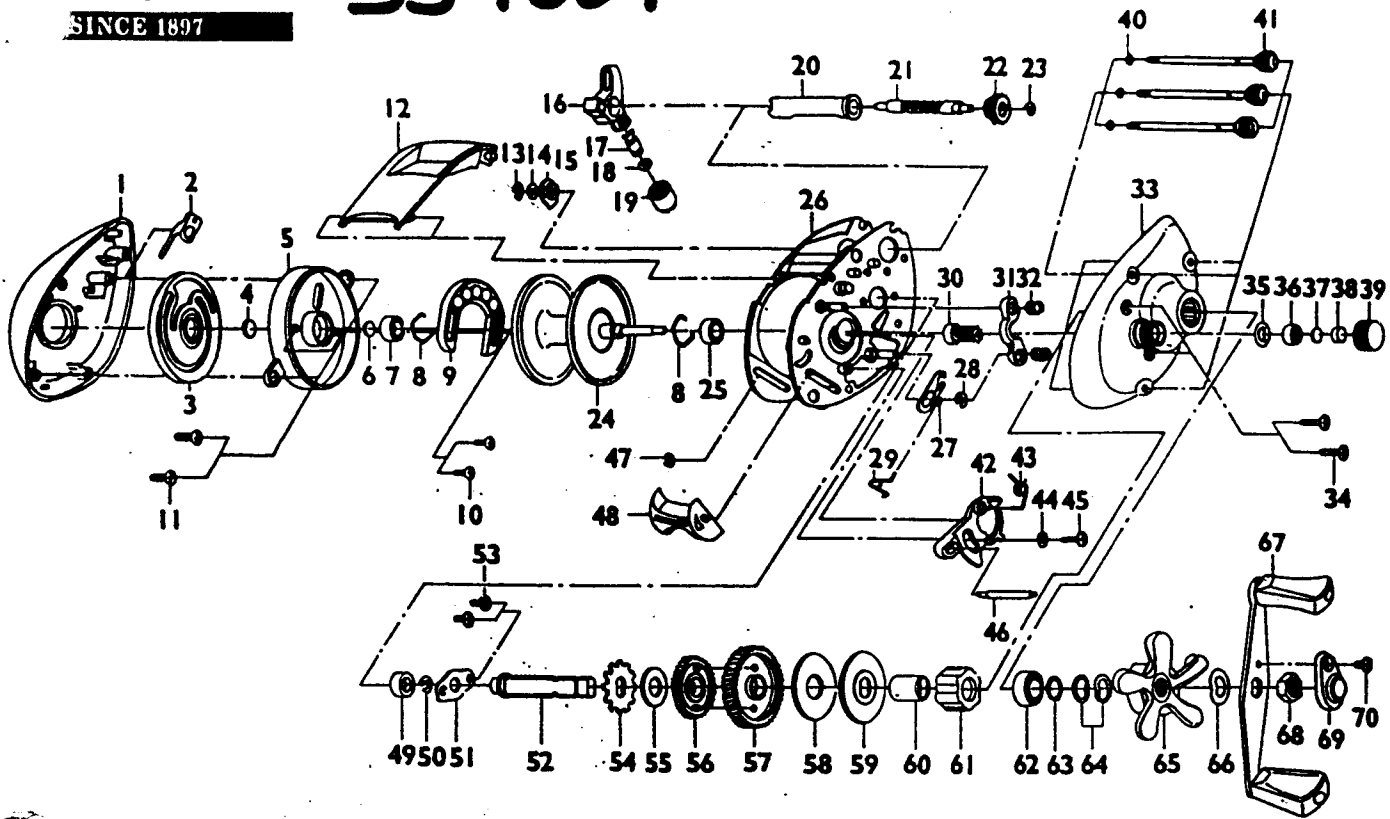

Shakespeare

SINCE 1897

SS430T

Part #SS430

Key No.	Part No.	Description	Key No.	Part No.	Description
1	6K198602	Left Side Cover	36	6K176801	Bearing
2	6K198701	Clicker	37	6K164601	Washer-Spool Tension
3	6K199201	Magnet Control Dial	38	6K181101	Cushion Washer-Spool
4	6K181101	Cushion Washer	39	6K181201	Spool Tension Knob
5	6K198801	Spool Cover	40	6K176401	Ring-Thumb Screw Ret.
6	6K164601	Spool Tension Shim	41	6K176202	Thumb Screw
7	6K170601	Bearing	42	6K197001	Release Slider
8	6K170701	Clip Ring	43	6K196501	Spring-Release Slider
9	6K198901	Magnet Slider Assembly	44	6K161801	Washer-Release Slider
10	6K532501	Screw-Magnet Slider	45	6K184801	Screw-Release Slider
11	6K120202	Screw-Spool Cover	46	6K196901	Pin-Thumb Rest
12	6K197402	Hood	47	6B339801	E-Ring Pin
13	63205901	E-Ring (Worm Shaft)	48	6K196801	Thumb Rest
14	6K164403	Washer (Worm Shaft)	49	6K185401	Bearing-Crankshaft
15	6K172201	Worm Shaft Bushing	50	63201402	E-Ring-Crankshaft
16	6K196601	Line Guide Carrier	51	6K172701	Retainer-Crankshaft
17	6K172401	Line Guide Pawl	52	6K172601	Crankshaft
18	6K164402	Washer (L/G Pawl)	53	6K173001	Screw-Crankshaft Retainer
19	6K172502	Line Guide Carrier Screw	54	6K174401	Trip Ratchet
20	6K171601	Worm Shaft Guide	55	6K185201	Washer
21	6K172001	Worm Shaft	56	6K174601	Gear-L/W Idler
22	6K172101	Level Wind Gear	57	6K174801	Drive Gear
23	6B339801	E-Ring (L/W Gear)	58	6K174901	Drag Disc
24	6K178101	Spool Assembly	59	6K175001	Drag Washer
25	6K170601	Bearing	60	6K175201	Clutch Sleeve
26	6K196101	Frame	61	6K175301	Anti-Reverse Clutch
27	6K170801	Kick Lever	62	6K582201	Bearing-Crankshaft Top
28	63201402	E-Ring (Kick Lever)	63	6K177302	Washer-Crankshaft
29	6K171501	Spring-Kick Lever	64	6K160702	Spring D Washer
30	6K174001	Pinion Gear	65	6K197801	Drag Star
31	6K186301	Pinion Yoke	66	6K161401	Handle Washer
32	6K171001	Spring-Pinion Yoke	67	6K197901	Handle Assembly
33	6K197502	Right Side Cover	68	6K178303	Handle Nut
34	6K177202	Screw (R/S Cover)	69	6K162101	Handle Nut Cap
35	6K176501	Tension Knob Ring	70	63511801	Handle Nut Cap Screw