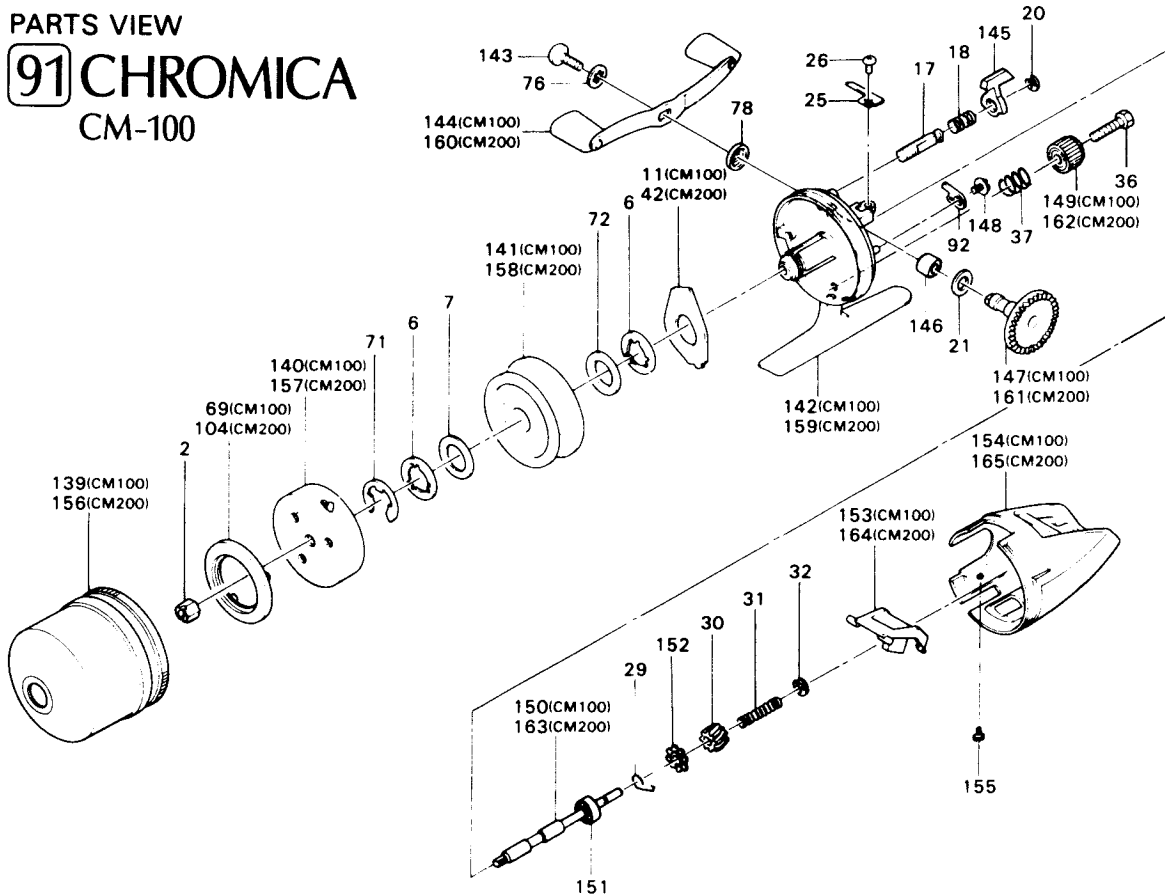

PARTS VIEW

91 CHROMICA CM-100

TO ORDER: USE SP PREFIX
WITH PART NUMBER

PARTS LIST

SP #	DESCRIPTION	SP #	DESCRIPTION	SP#	DESCRIPTION
0002	Rotor Nut	0032	Main Shaft Spring Retainer	0143	Handle Lock Screw
0006	Key Washer	0036	Drag Screw	0144	Handle Assembly
0007	Drag Washer (1)	0037	Drag Dial Spring	0145	Fighting Drag Lever
0011	Drag Plate Assembly	0069	Line Snubber	0146	Drive Gear Bushing
0017	Fighting Drag Shaft	0071	Spool Retainer	0147	Drive Gear
0018	Fighting Drag Spring	0072	Drag Washer (2)	0148	Anti-Reverse Pawl Screw
0020	"E" Lock	0076	Handle Lock Washer	0149	Drag Dial
0021	Drag Lever Click Spring	0078	Drive Gear Shaft Cover	0150	Main Shaft
0025	Drag Lever Click Spring	0092	Anti-Reverse Pawl	0151	Ball Bearing
0026	Click Spring Screw	0139	Front Cover	0152	Anti-Reverse Ratchet
0029	Anti-Reverse Pawl Spring	0140	Rotor	0153	Push Button
0030	Pinion Gear	0141	Spool	0154	Rear Housing
0031	Main Shaft Spring	0142	Body	0155	Rear Housing Screw