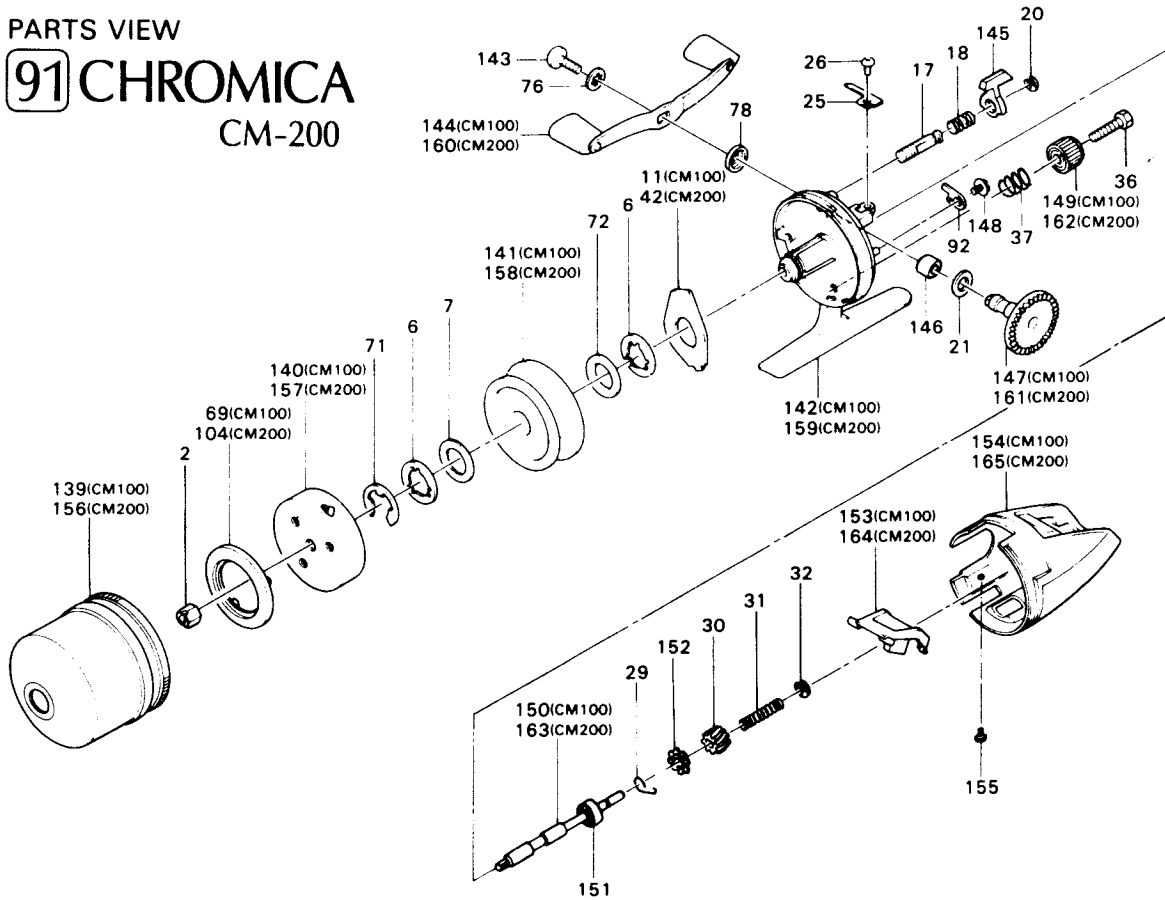

PARTS VIEW

91 CHROMICA CM-200

TO ORDER: USE SP PREFIX
WITH PART NUMBER

PARTS LIST

SP #	DESCRIPTION	SP #	DESCRIPTION	SP #	DESCRIPTION
0002	Rotor Nut	0032	Main Shaft Spring Retainer	0143	Handle Lock Screw
0006	Key Washer	0036	Drag Screw	0160	Handle Assembly
0007	Drag Washer (1)	0037	Drag Dial Spring	0145	Fighting Drag Lever
0042	Drag Plate Assembly	0104	Line Snubber	0146	Drive Gear Bushing
0017	Fighting Drag Shaft	0071	Spool Retainer	0161	Drive Gear
0018	Fighting Drag Spring	0072	Drag Washer (2)	0148	Anti-Reverse Pawl Screw
0020	"E" Lock	0076	Handle Lock Washer	0162	Drag Dial
0021	Drive Gear Washer	0078	Drive Gear Shaft Cover	0163	Main Shaft
0025	Drag Lever Click Spring	0092	Anti-Reverse Pawl	0151	Ball Bearing
0026	Click Spring Screw	0156	Front Cover	0152	Anti-Reverse Ratchet
0029	Anti-Reverse Pawl Spring	0157	Rotor	0164	Push Button
0030	Pinion Gear	0158	Spool	0165	Rear Housing
0031	Main Shaft Spring	0159	Body	0155	Rear Housing Screw