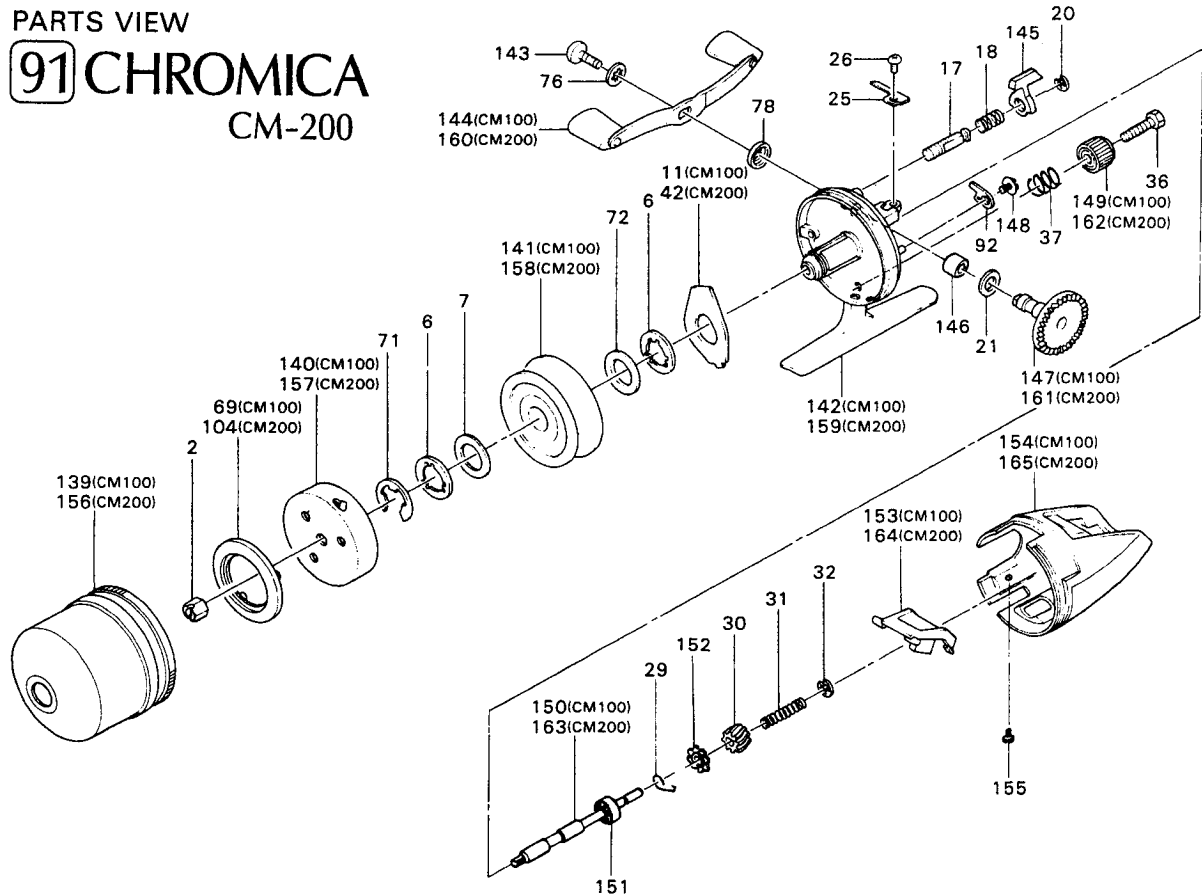

PARTS VIEW  
**91** CHROMICA  
CM-200

TO ORDER: USE SP PREFIX  
WITH PART NUMBER

PARTS LIST

SP #	DESCRIPTION	SP #	DESCRIPTION	SP #	DESCRIPTION
0002	Rotor Nut	0032	Main Shaft Spring Retainer	0143	Handle Lock Screw
0006	Key Washer	0036	Drag Screw	0160	Handle Assembly
0007	Drag Washer (1)	0037	Drag Dial Spring	0145	Fighting Drag Lever
0042	Drag Plate Assembly	0104	Line Snubber	0146	Drive Gear Bushing
0017	Fighting Drag Shaft	0071	Spool Retainer	0161	Drive Gear
0018	Fighting Drag Spring	0072	Drag Washer (2)	0148	Anti-Reverse Pawl Screw
0020	"E" Lock	0076	Handle Lock Washer	0162	Drag Dial
0021	Drive Gear Washer	0078	Drive Gear Shaft Cover	0163	Main Shaft
0025	Drag Lever Click Spring	0092	Anti-Reverse Pawl	0151	Ball Bearing
0026	Click Spring Screw	0156	Front Cover	0152	Anti-Reverse Ratchet
0029	Anti-Reverse Pawl Spring	0157	Rotor	0164	Push Button
0030	Pinion Gear	0158	Spool	0165	Rear Housing
0031	Main Shaft Spring	0159	Body	0155	Rear Housing Screw