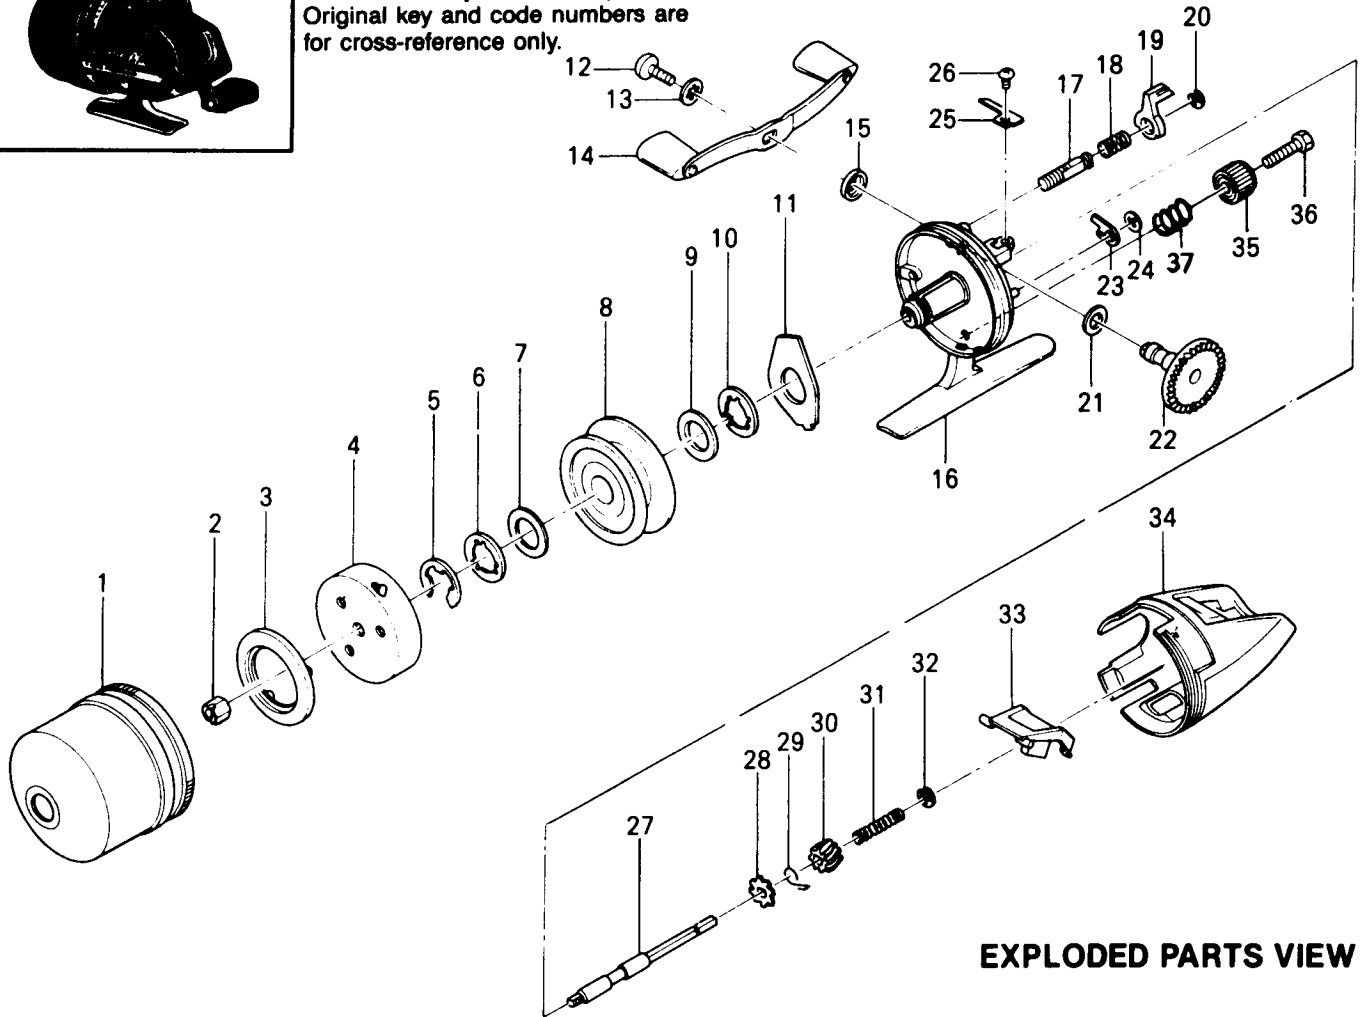

### TO ORDER:

This reel belongs to the "SP" series.  
Please order by series and part number.  
Original key and code numbers are  
for cross-reference only.

**EXPLODED PARTS VIEW**

### PARTS LIST

ORIGINAL PART #	ORIGINAL KEY #	ORIGINAL CODE #	DESCRIPTION	ORIGINAL PART #	ORIGINAL KEY #	ORIGINAL CODE #	DESCRIPTION
1.	1.	6-0489 296100	Front Cover Assembly	20.	20.	7-0040 106000	"E" Lock
2.	2.	7-0311 296000	Rotor Nut	21.	21.	7-0446 296000	Drive Gear Washer
3.	3.	7-0350 296100	Line Snubber	22.	22.	7-0408 296100	Drive Gear
4.	4.	6-0309 296100	Rotor Assembly	23.	23.	7-0427 296100	Anti-Reverse Pawl
5.	5.	7-0040 906000	Spool Retainer	24.	24.	7-0043 302500	Anti-Reverse Pawl Retainer
6.	6.	7-0240 296000	Key Washer 1	25.	25.	7-0154 296000	Drag Lever Click Spring
7.	7.	7-0238 296000	Drag Washer 1	26.	26.	7-0013 303600	Click Spring Screw
8.	8.	7-0201 296100	Spool	27.	27.	7-0412 296100	Main Shaft
9.	9.	7-0239 296000	Drag Washer 2	28.	28.	7-0493 296000	Anti-Reverse Ratchet
10.	10.	7-0241 296000	Key Washer 2	29.	29.	7-0422 296000	Anti-Reverse Pawl Spring
11.	11.	6-0219 296100	Drag Plate Assembly	30.	30.	7-0407 296000	Pinion Gear
12.	12.	7-0710 296000	Handle Lock Screw	31.	31.	7-0492 296000	Main Shaft Spring
13.	13.	7-0725 296000	Handle Lock Washer	32.	32.	7-0040 304000	Main Shaft Spring Retainer
14.	14.	6-0709 296100	Handle Assembly	33.	33.	7-0614 296100	Push Button
15.	15.	7-0550 296000	Drive Gear Shaft Cover	34.	34.	7-0613 296100	Rear Housing
16.	16.	7-0401 296100	Body	35.	35.	7-0101 296100	Drag Dial
17.	17.	7-0163 296000	Fighting Drag Shaft	36.	36.	7-0107 296000	Drag Screw
18.	18.	7-0164 296000	Fighting Drag Spring	37.	37.	7-0151 296000	Drag Dial Spring
19.	19.	7-0153 296000	Fighting Drag Lever				