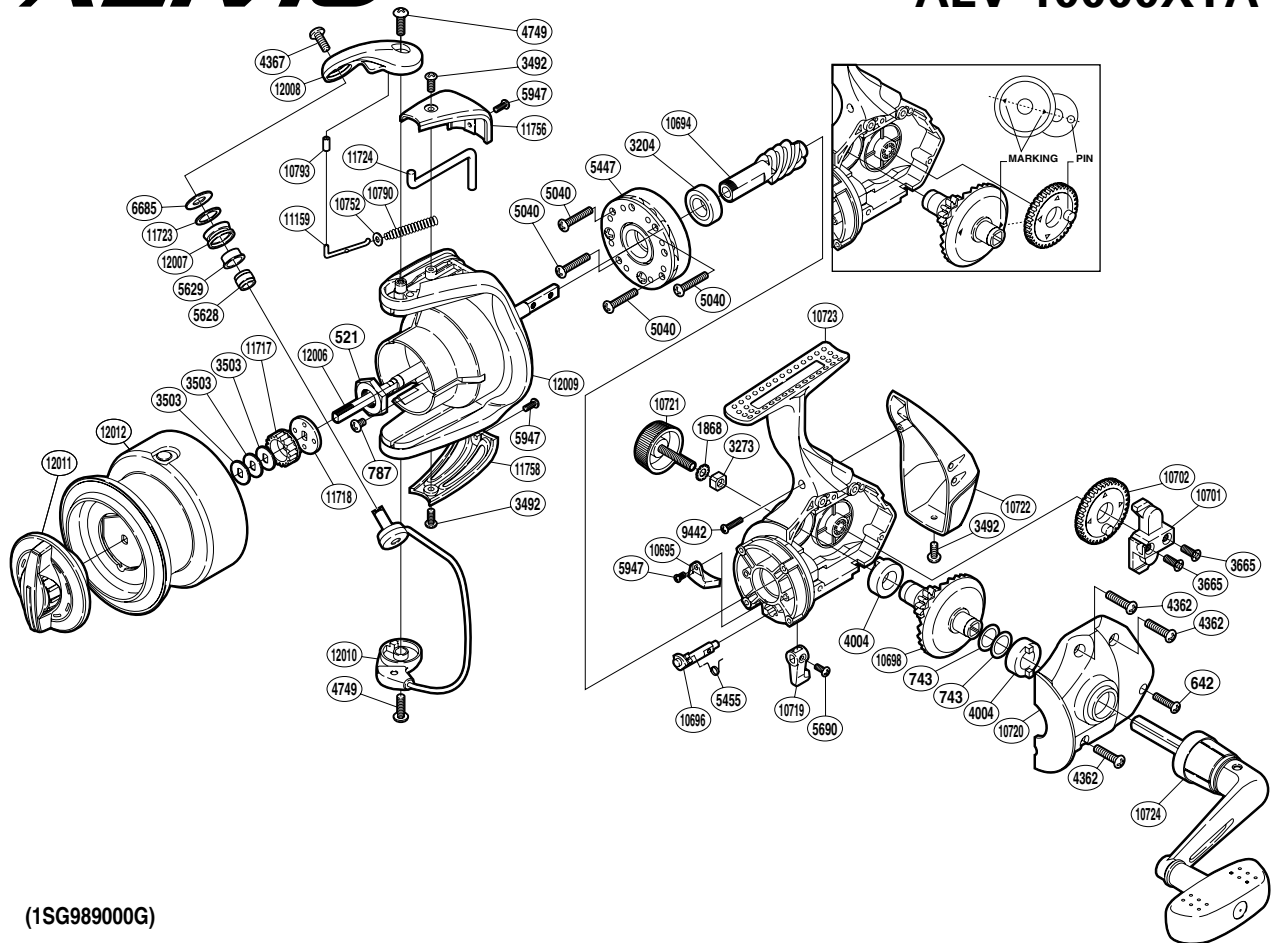

## ALV-10000XTA

(1SG989000G)

Part No.	Description	Part No.	Description	Part No.	Description
RD 0521	Rotor Nut	RD 5629	Line Roller Bushing	RD10790	Bail Spring
RD 0642	Screw	RD 5690	Screw	RD10793	Bail Arm Collar
RD 0743	Washer	RD 5947	Screw	RD11159	Bail Spring Guide A
RD 0787	Screw	RD 6685	Line Roller Washer	RD11717	Spool Support A
RD 1868	Handle Lock Washer	RD 9442	Screw	RD11718	Spool Support B
RD 3204	Ball Bearing	RD10694	Pinion Gear	RD11723	Line Roller Spacer
RD 3273	Handle Screw Lock	RD10695	Bail Trip Strike	RD11724	Bail Trip Lever
RD 3492	Screw	RD10696	Anti-Reverse Cam	RD11756	Bail Spring Cover
RD 3503	Spool Washer	RD10698	Drive Gear	RD11758	Bail Hold Support Guard
RD 3665	Screw	RD10701	Oscillating Slider	RD12006	Main Shaft
RD 4004	Drive Gear Bushing	RD10702	Oscillating Gear	RD12007	Line Roller
RD 4362	Screw	RD10719	Anti-Reverse Lever	RD12008	Bail Arm
RD 4367	Screw	RD10720	Side Cover	RD12009	Rotor
RD 4749	Screw	RD10721	Handle Screw Cap	RD12010	Bail Assembly
RD 5040	Screw	RD10722	Rear Protector	RD12011	Drag Knob
RD 5447	Roller Clutch Assembly	RD10723	Body	RD12012	Spool Assembly
RD 5455	Anti-Reverse Cam Spring	RD10724	Handle Assembly		
RD 5628	Line Roller Collar	RD10752	Bail Spring Guide A Support		