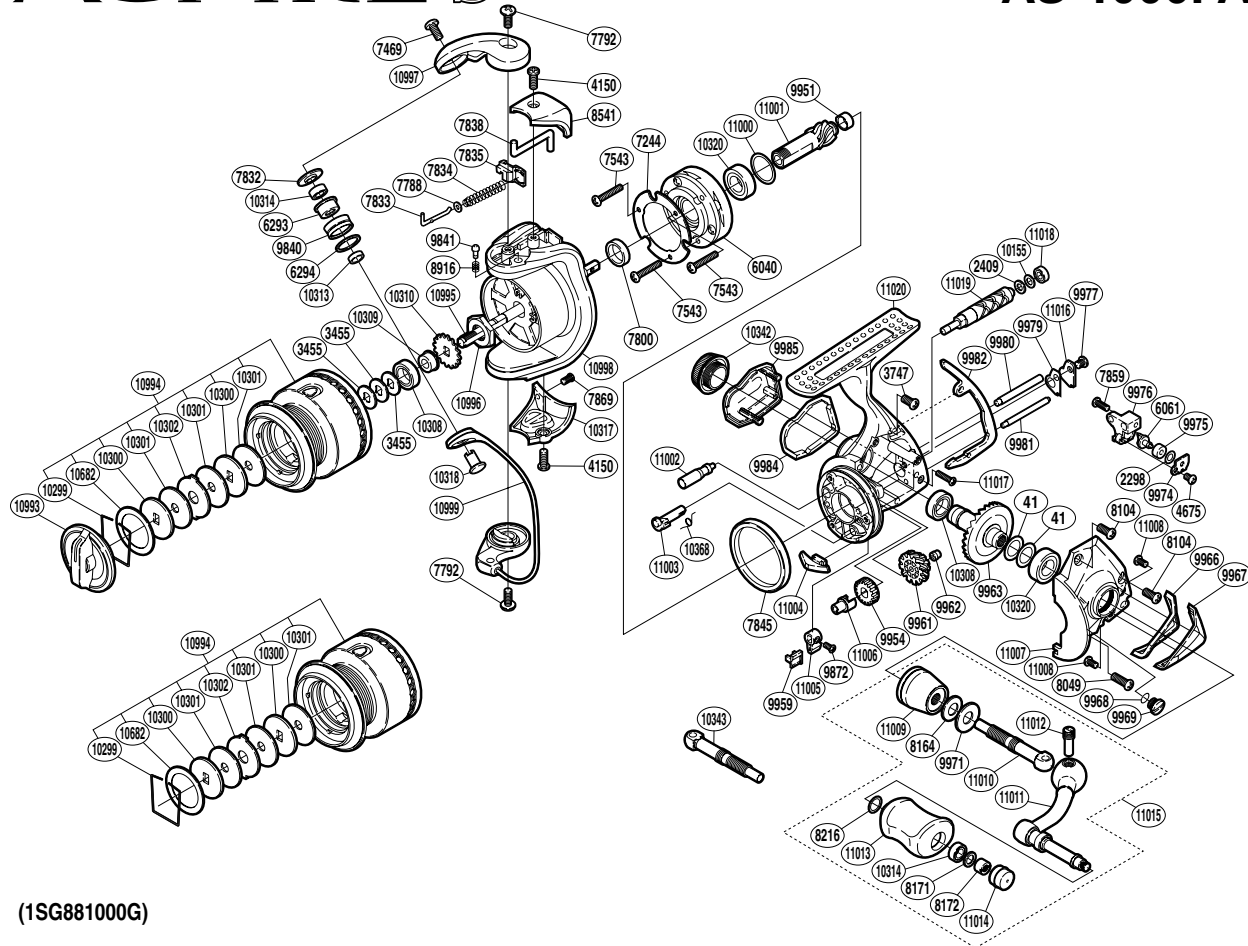

## AS-1000FA

(1SG881000G)

Part No.	Description	Part No.	Description	Part No.	Description
RD 0041	Washer	RD 9872	Screw	RD10342	Handle Screw Cap
RD 2298	Spacer	RD 9951	Bushing	RD10368	Anti-Reverse Cam Spring
RD 2409	Spacer	RD 9954	Idle Gear	RD10682	Retainer Washer
RD 3455	Spool Washer	RD 9959	Anti-Reverse Lever Cover	RD10993	Drag Knob
RD 3747	Screw	RD 9961	Idle Gear B	RD10994	Spool Assembly
RD 4150	Screw	RD 9962	Idle Gear B Shaft Bushing	RD10995	Main Shaft
RD 4675	Screw	RD 9963	Drive Gear	RD10996	Rotor Nut
RD 6040	Roller Clutch Assembly	RD 9966	Cover (for side cover)	RD10997	Bail Arm
RD 6061	Oscillating Pawl	RD 9967	Side Cover Guard	RD10998	Rotor
RD 6293	Line Roller Bushing	RD 9968	O Ring	RD10999	Bail Assembly
RD 6294	Line Roller Spacer	RD 9969	Oil Cap	RD11000	Washer
RD 7244	Roller Clutch Reinforce	RD 9971	Large Handle Shank Washer	RD11001	Pinion Gear
RD 7469	Screw	RD 9974	Oscillating Pawl Cover	RD11002	Idle Gear B Shaft
RD 7543	Screw	RD 9975	Oscillating Slider Bushing	RD11003	Anti-Reverse Cam
RD 7788	Spring Guide A Support	RD 9976	Oscillating Slider	RD11004	Bail Trip Strike
RD 7792	Screw	RD 9977	Screw	RD11005	Anti-Reverse Lever
RD 7800	Rotor Ring	RD 9979	Worm Shaft Retainer Washer	RD11006	Worm Bushing (front)
RD 7832	Line Roller Washer	RD 9980	Oscillating Guide A	RD11007	Side Cover
RD 7833	Bail Spring Guide A	RD 9981	Oscillating Guide B	RD11008	Screw
RD 7834	Bail Spring	RD 9982	Rear Protector B	RD11009	Handle Shaft Cover
RD 7835	Bail Spring Seat	RD 9984	Rear Shield	RD11010	Handle Shaft (left)
RD 7838	Bail Trip Lever	RD 9985	Rear Protector A	RD11011	Handle Shank Assembly
RD 7845	Friction Ring	RD10155	Spacer	RD11012	Handle Shaft Screw
RD 7859	Screw	RD10299	Drag Washers Retainer	RD11013	Handle Knob
RD 7869	Screw	RD10300	Key Washer	RD11014	Handle Knob Seal
RD 8049	Screw	RD10301	Drag Washer	RD11015	Handle Assembly
RD 8104	Screw	RD10302	Eared Washer	RD11016	Worm Shaft Retainer
RD 8164	Coned Disc Spring	RD10308	Ball Bearing	RD11017	Screw
RD 8171	Washer	RD10309	Bearing Bushing	RD11018	Ball Bearing
RD 8172	Handle Knob Nut	RD10310	Spool Support	RD11019	Worm Shaft
RD 8216	Washer	RD10313	Bearing Spacer	RD11020	Body
RD 8541	Bail Spring Cover	RD10314	Ball Bearing		
RD 8916	Click Spring	RD10317	Bail Hold Support Guard		
RD 9840	Line Roller	RD10318	Line Roller Support		
RD 9841	Click Pin	RD10320	Ball Bearing	RD10343	Handle Shaft (right)