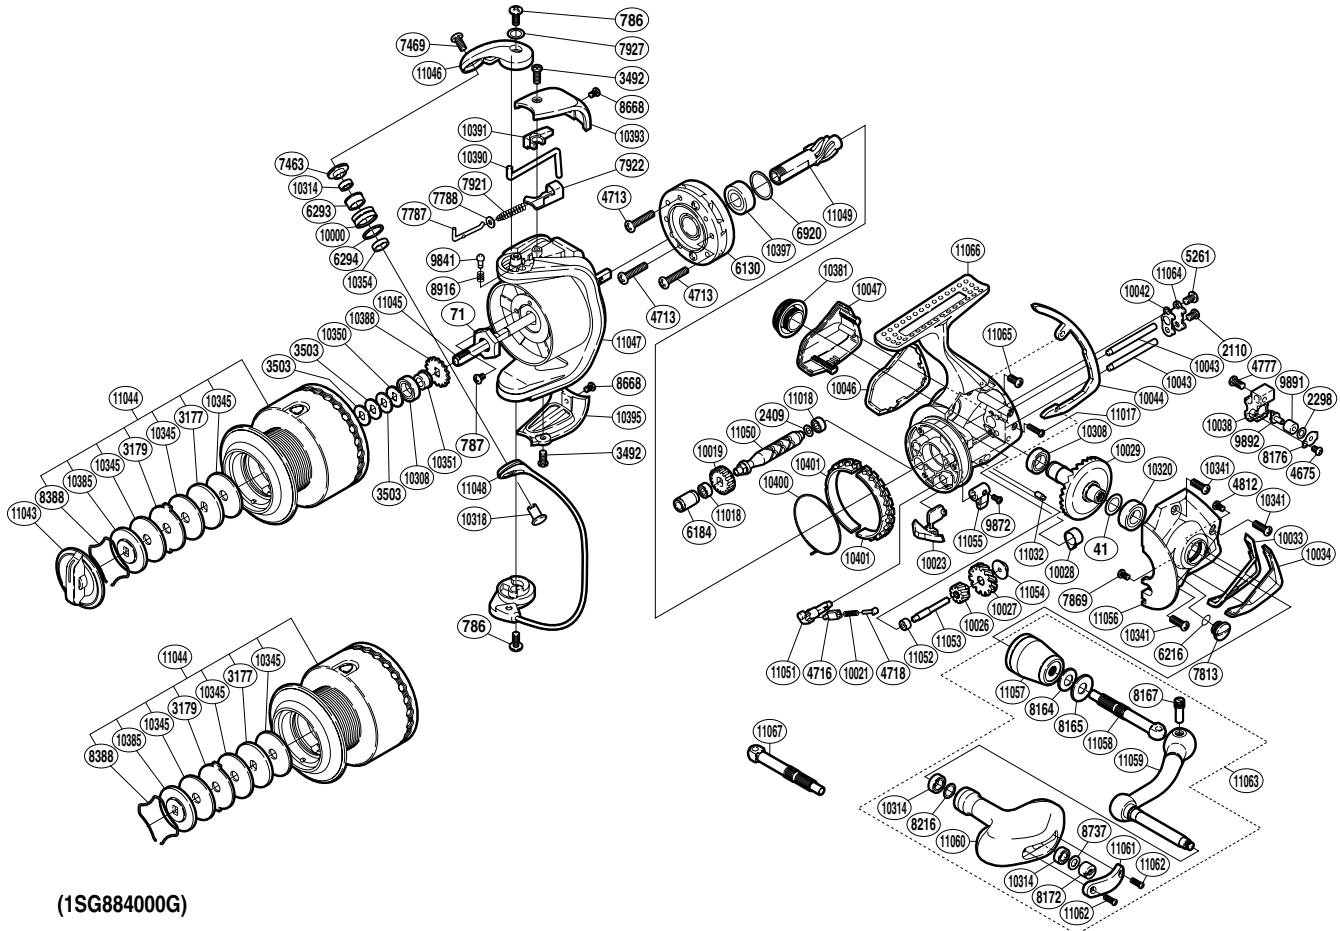

## AS-4000FA

(1SG884000G)

Part No.	Description	Part No.	Description	Part No.	Description
RD 0041	Washer	RD 8176	Oscillating Pawl Cover	RD10388	Spool Support
RD 0071	Rotor Nut	RD 8216	Washer	RD10390	Bail Trip Lever
RD 0786	Screw	RD 8388	Drag Washers Retainer	RD10391	Bail Trip Cover
RD 0787	Screw	RD 8668	Screw	RD10393	Bail Spring Cover
RD 2110	Screw	RD 8737	Washer	RD10395	Bail Hold Support Guard
RD 2298	Spacer	RD 8916	Click Spring	RD10397	Ball Bearing
RD 2409	Spacer	RD 9841	Click Pin	RD10400	Friction Spring
RD 3177	Key Washer	RD 9872	Screw	RD10401	Friction Ring
RD 3179	Eared Washer	RD 9891	Oscillating Slider Bushing	RD11017	Screw
RD 3492	Screw	RD 9892	Oscillating Pawl	RD11018	Ball Bearing
RD 3503	Spool Washer	RD10000	Line Roller	RD11032	Rear Protector B Pin
RD 4675	Screw	RD10019	Idle Gear	RD11043	Drag Knob
RD 4713	Screw	RD10021	Anti-Reverse Cam Spring	RD11044	Spool Assembly
RD 4716	Lever Spring Guide B	RD10023	Bail Trip Strike	RD11045	Main Shaft
RD 4718	Lever Spring Guide A	RD10026	Idle Gear B (small)	RD11046	Bail Arm
RD 4777	Screw	RD10027	Idle Gear B (large)	RD11047	Rotor
RD 4812	Screw	RD10028	Bushing	RD11048	Bail Assembly
RD 5261	Screw	RD10029	Drive Gear	RD11049	Pinion Gear
RD 6130	Roller Clutch Assembly	RD10033	Cover (for side cover)	RD11050	Worm Shaft
RD 6184	Worm Bushing	RD10034	Side Cover Guard	RD11051	Anti-Reverse Cam
RD 6216	O Ring	RD10038	Oscillating Slider	RD11052	Idle Gear B Shaft Bushing
RD 6293	Line Roller Bushing	RD10042	Worm Shaft Retainer Washer	RD11053	Idle Gear B Shaft
RD 6294	Line Roller Spacer	RD10043	Oscillating Guide	RD11054	Idle Gear B Shaft Bushing B
RD 6920	Spacer	RD10044	Rear Protector B	RD11055	Anti-Reverse Lever
RD 7463	Line Roller Washer	RD10046	Rear Shield	RD11056	Side Cover
RD 7469	Screw	RD10047	Rear Protector A	RD11057	Handle Shaft Cover
RD 7787	Bail Spring Guide A	RD10308	Ball Bearing	RD11058	Handle Shaft (left)
RD 7788	Spring Guide A Support	RD10314	Ball Bearing	RD11059	Handle Shank Assembly
RD 7813	Oil Cap	RD10318	Line Roller Support	RD11060	Handle Knob
RD 7869	Screw	RD10320	Ball Bearing	RD11061	Handle Knob I.D. Plate
RD 7921	Bail Spring	RD10341	Screw	RD11062	Washer
RD 7922	Bail Spring Seat	RD10345	Drag Washer	RD11063	Handle Assembly
RD 7927	Washer	RD10350	Spool Support B	RD11064	Worm Shaft Retainer
RD 8164	Coned Disc Spring	RD10351	Bearing Bushing	RD11065	Screw
RD 8165	Large Handle Shank Washer	RD10354	Bearing Spacer	RD11066	Body
RD 8167	Handle Shaft Screw	RD10381	Handle Screw Cap		
RD 8172	Handle Knob Nut	RD10385	Key Washer	RD11067	Handle Shaft (right)