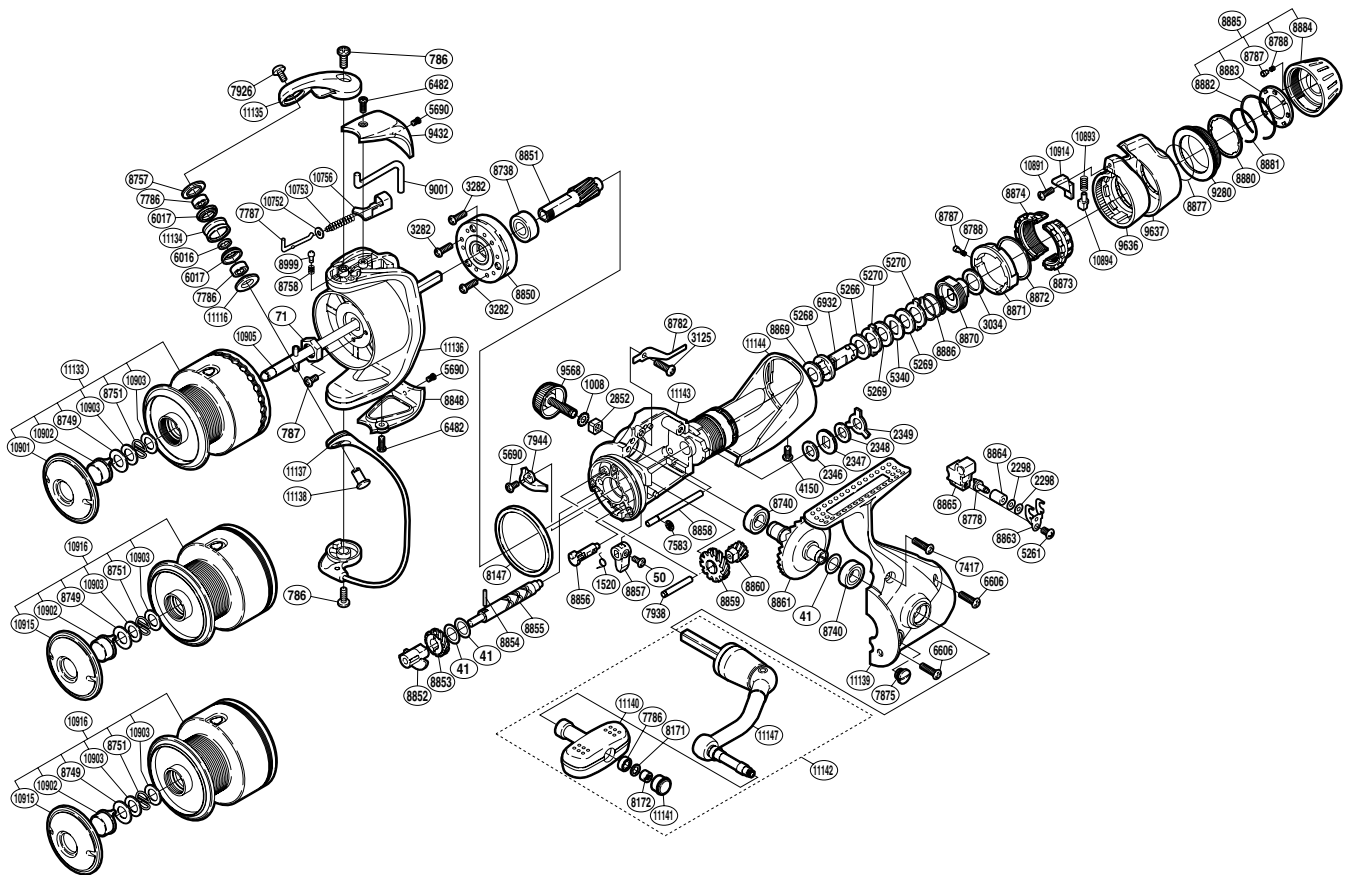

## AS-4000RA

(1SG894000G)

Part No.	Description	Part No.	Description	Part No.	Description
RD 0041	Washer	RD 8172	Handle Knob Nut	RD 8884	Drag Programmer A
RD 0050	Screw	RD 8731	Ball Bearing	RD 8885	Drag Programmer Assembly
RD 0071	Rotor Nut	RD 8740	Ball Bearing	RD 8886	Drag Coil Spring
RD 0786	Screw	RD 8741	Ball Bearing	RD 8999	Click Pin
RD 0787	Screw	RD 8749	Washer	RD 9001	Bail Trip Lever
RD 1008	Lock Washer	RD 8751	Locking Spring	RD 9280	Drag Programmer B
RD 1520	Anti-Reverse Cam Spring	RD 8757	Bearing Spacer	RD 9432	Bail Spring Cover
RD 2298	Spacer	RD 8758	Click Spring	RD 9568	Handle Screw Cap
RD 2346	Drag Washer	RD 8778	Oscillating Pawl	RD 9636	Fightin' Lever Inner A
RD 2347	Click Gear	RD 8782	Drag Click	RD 9637	Fightin' Lever Outer
RD 2348	Drag Washer	RD 8787	Click Pin	RD10752	Spring Guide A Support
RD 2349	Eared Washer	RD 8788	Click Spring	RD10753	Bail Spring
RD 2852	Handle Screw Lock	RD 8848	Bail Hold Support Guard	RD10756	Bail Spring Seat
RD 3034	Spacer	RD 8850	Roller Clutch Assembly	RD10891	Screw
RD 3125	Screw	RD 8851	Pinion Gear	RD10893	Position Pin Spring
RD 3282	Screw	RD 8852	Worm Bushing	RD10894	Lever Position Pin
RD 4150	Screw	RD 8853	Idle Gear	RD10901	Push Button Collar
RD 5261	Screw	RD 8854	Worm Shaft Pin	RD10902	Push Button
RD 5266	Drag Washer	RD 8855	Worm Shaft	RD10903	Washer
RD 5268	Drag Shaft B	RD 8856	Anti-Reverse Cam	RD10905	Main Shaft
RD 5269	Drag Washer	RD 8857	Anti-Reverse Lever	RD10914	Fightin' Lever Inner B
RD 5270	Eared Washer	RD 8858	Oscillating Guide	RD11116	Line Roller Washer
RD 5340	Key Washer	RD 8859	Idle Gear B (Large)	RD11133	Spool Assembly
RD 5690	Screw	RD 8860	Idle Gear B (Small)	RD11134	Line Roller
RD 6016	Bearing Spacer	RD 8861	Drive Gear	RD11135	Bail Arm
RD 6017	Line Roller Bushing	RD 8863	Oscillating Slider Retainer	RD11136	Rotor
RD 6482	Screw	RD 8864	Oscillating Slider Bushing	RD11137	Bail Assembly
RD 6606	Screw	RD 8865	Oscillating Slider	RD11138	Line Roller Support
RD 6932	Drag Shaft A	RD 8869	Drag Washer	RD11139	Side Cover
RD 7417	Screw	RD 8870	Pressure Screw	RD11140	Handle Knob
RD 7583	E Lock	RD 8871	Lever Click Gear	RD11141	Handle Knob Seal
RD 7786	Ball Bearing	RD 8872	Fightin' Pressure Screw Washer	RD11142	Handle Assembly
RD 7787	Bail Spring Guide A	RD 8873	Fightin' Pressure Screw	RD11143	Body
RD 7875	Oil Cap	RD 8874	Fightin' Pressure Screw B	RD11144	Rear Protector
RD 7926	Screw	RD 8877	Drag Knob Friction Ring	RD11147	Handle Assembly
RD 7938	Idle Gear B Shaft	RD 8880	Drag Knob Washer		
RD 7944	Bail Trip Strike	RD 8881	Drag Knob Retainer		
RD 8147	Friction Ring	RD 8882	Click Plate Retainer	RD10915	Push Button Collar
RD 8171	Washer	RD 8883	Click Plate	RD10916	Spare Spool Assembly