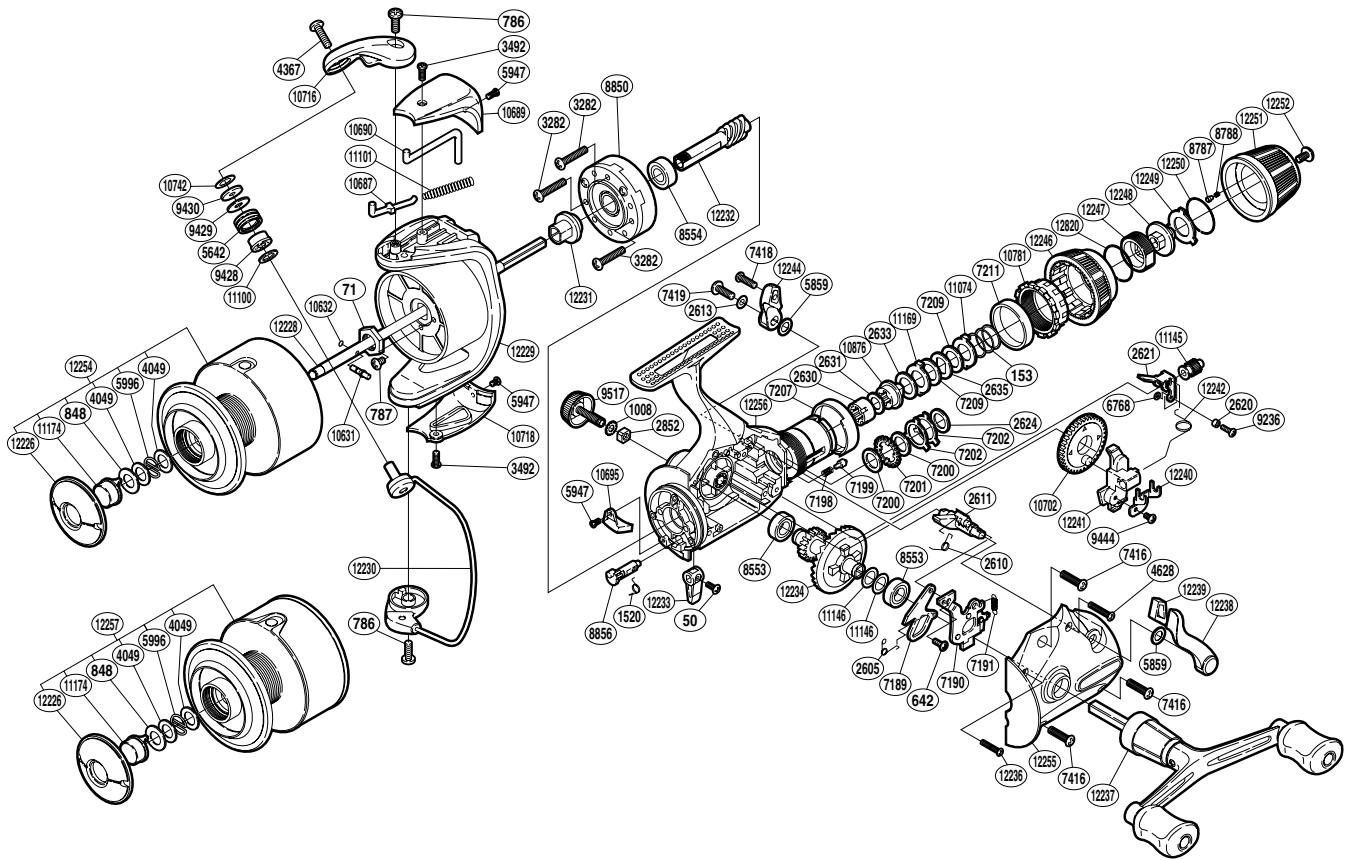

SHIMANO

BAITRUNNER DL

BTRDL-10000RA

(1SG999000G)

Part No.	Description	Part No.	Description	Part No.	Description
RD 0050	Screw	RD 7199	Dial Click Shoe	RD11100	Washer
RD 0071	Rotor Nut	RD 7200	Drag Washer	RD11101	Bail Spring
RD 0153	Drag Coil Spring	RD 7201	Click Gear	RD11145	Clutch Shaft
RD 0642	Screw	RD 7202	Eared Washer	RD11146	Washer
RD 0786	Screw	RD 7207	Dial Spacer	RD11169	Eared Washer
RD 0787	Screw	RD 7209	Drag Washer	RD11174	Push Button
RD 0848	Washer	RD 7211	Dial Washer	RD12226	Push Button Collar
RD 1008	Handle Lock Washer	RD 7416	Screw	RD12228	Main Shaft
RD 1520	Anti-Reverse Cam Spring	RD 7418	Screw	RD12229	Rotor
RD 2605	Clutch Pawl Spring	RD 7419	Screw	RD12230	Bail Assembly
RD 2610	Clutch Spring	RD 8553	Ball Bearing	RD12231	Rotor Spacer
RD 2611	BaitRunner Lever Shaft	RD 8554	Ball Bearing	RD12232	Pinion Gear
RD 2613	Lock Washer	RD 8787	Click Pin	RD12233	Anti-Reverse Lever
RD 2620	Screw Collar	RD 8788	Click Spring	RD12234	Drive Gear
RD 2621	BaitRunner Clutch	RD 8850	Roller Clutch Assembly	RD12236	Screw
RD 2624	Drag Washer	RD 8856	Anti-Reverse Cam	RD12237	Double Paddle Handle Assembly
RD 2630	Free Spool Tension Shaft	RD 9236	Screw	RD12238	BaitRunner Lever Arm L
RD 2631	Drag Washer	RD 9428	Line Roller Bushing	RD12239	BaitRunner Lever Bridge
RD 2633	Drag Washer	RD 9429	Line Roller Spacer	RD12240	Oscillating Slider Retainer
RD 2635	Key Washer	RD 9430	Line Roller Washer	RD12241	Oscillating Slider
RD 2852	Handle Screw Lock	RD 9444	Screw	RD12242	Clutch Shaft Spring
RD 3282	Screw	RD 9517	Handle Screw Cap	RD12244	BaitRunner Lever Arm R
RD 3492	Screw	RD10631	Main Shaft Pin	RD12246	BaitRunner Tension Dial
RD 4049	Washer	RD10632	O Ring	RD12247	Pressure Screw B
RD 4367	Screw	RD10687	Bail Spring Guide A	RD12248	Pressure Screw A
RD 4628	Screw	RD10689	Bail Spring Cover	RD12249	Click Plate
RD 5642	Line Roller	RD10690	Bail Trip Lever	RD12250	Click Plate Retainer
RD 5859	Spacer	RD10695	Bail Trip Strike	RD12251	Drag Programmer
RD 5947	Screw	RD10702	Oscillating Gear	RD12252	Screw
RD 5996	Locking Spring	RD10716	Bail Arm	RD12254	Spool Assembly
RD 6768	Spacer	RD10718	Bail Hold Support Guard	RD12255	Side Cover
RD 7189	Clutch Pawl	RD10742	Spacer	RD12256	Body
RD 7190	Clutch Plate Assembly	RD10781	BaitRunner Tension Screw	RD12820	BaitRunner Tension Dial Retainer
RD 7191	BaitRunner Click Spring	RD10876	Drag Shaft		
RD 7198	Dial Click Spring	RD11074	Eared Washer	RD12257	Spare Spool Assembly