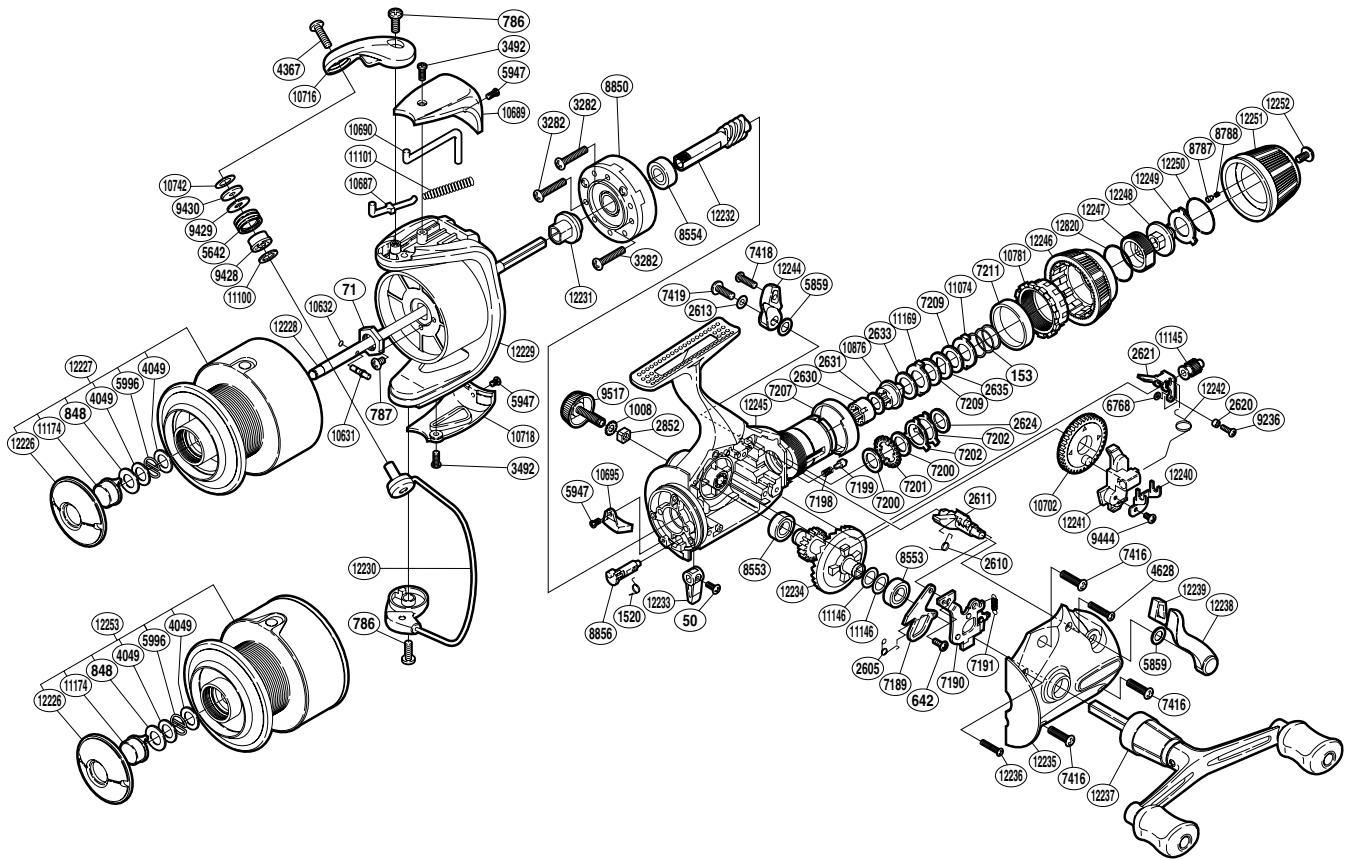

## BTRDL-6000RA

(1SG966000G)

Part No.	Description	Part No.	Description	Part No.	Description
RD 0050	Screw	RD 7199	Dial Click Shoe	RD11100	Washer
RD 0071	Rotor Nut	RD 7200	Drag Washer	RD11101	Bail Spring
RD 0153	Drag Coil Spring	RD 7201	Click Gear	RD11145	Clutch Shaft
RD 0642	Screw	RD 7202	Eared Washer	RD11146	Washer
RD 0786	Screw	RD 7207	Dial Spacer	RD11169	Eared Washer
RD 0787	Screw	RD 7209	Drag Washer	RD11174	Push Button
RD 0848	Washer	RD 7211	Dial Washer	RD12226	Push Button Collar
RD 1008	Handle Lock Washer	RD 7416	Screw	RD12227	Spool Assembly
RD 1520	Anti-Reverse Cam Spring	RD 7418	Screw	RD12228	Main Shaft
RD 2605	Clutch Pawl Spring	RD 7419	Screw	RD12229	Rotor
RD 2610	Clutch Spring	RD 8553	Ball Bearing	RD12230	Bail Assembly
RD 2611	BaitRunner Lever Shaft	RD 8554	Ball Bearing	RD12231	Rotor Spacer
RD 2613	Lock Washer	RD 8787	Click Pin	RD12232	Pinion Gear
RD 2620	Screw Collar	RD 8788	Click Spring	RD12233	Anti-Reverse Lever
RD 2621	BaitRunner Clutch	RD 8850	Roller Clutch Assembly	RD12234	Drive Gear
RD 2624	Drag Washer	RD 8856	Anti-Reverse Cam	RD12235	Side Cover
RD 2630	Free Spool Tension Shaft	RD 9236	Screw	RD12236	Screw
RD 2631	Drag Washer	RD 9428	Line Roller Bushing	RD12237	Double Paddle Handle Assembly
RD 2633	Drag Washer	RD 9429	Line Roller Spacer	RD12238	BaitRunner Lever Arm L
RD 2635	Key Washer	RD 9430	Line Roller Washer	RD12239	BaitRunner Lever Bridge
RD 2852	Handle Screw Lock	RD 9444	Screw	RD12240	Oscillating Slider Retainer
RD 3282	Screw	RD 9517	Handle Screw Cap	RD12241	Oscillating Slider
RD 3492	Screw	RD10631	Main Shaft Pin	RD12242	Clutch Shaft Spring
RD 4049	Washer	RD10632	O Ring	RD12244	BaitRunner Lever Arm R
RD 4367	Screw	RD10687	Bail Spring Guide A	RD12245	Body
RD 4628	Screw	RD10689	Bail Spring Cover	RD12246	BaitRunner Tension Dial
RD 5642	Line Roller	RD10690	Bail Trip Lever	RD12247	Pressure Screw B
RD 5859	Spacer	RD10695	Bail Trip Strike	RD12248	Pressure Screw A
RD 5947	Screw	RD10702	Oscillating Gear	RD12249	Click Plate
RD 5996	Locking Spring	RD10716	Bail Arm	RD12250	Click Plate Retainer
RD 6768	Spacer	RD10718	Bail Hold Support Guard	RD12251	Drag Programmer
RD 7189	Clutch Pawl	RD10742	Spacer	RD12252	Screw
RD 7190	Clutch Plate Assembly	RD10781	BaitRunner Tension Screw	RD12820	BaitRunner Tension Dial Retainer
RD 7191	BaitRunner Click Spring	RD10876	Drag Shaft		
RD 7198	Dial Click Spring	RD11074	Eared Washer	RD12253	Spare Spool Assembly